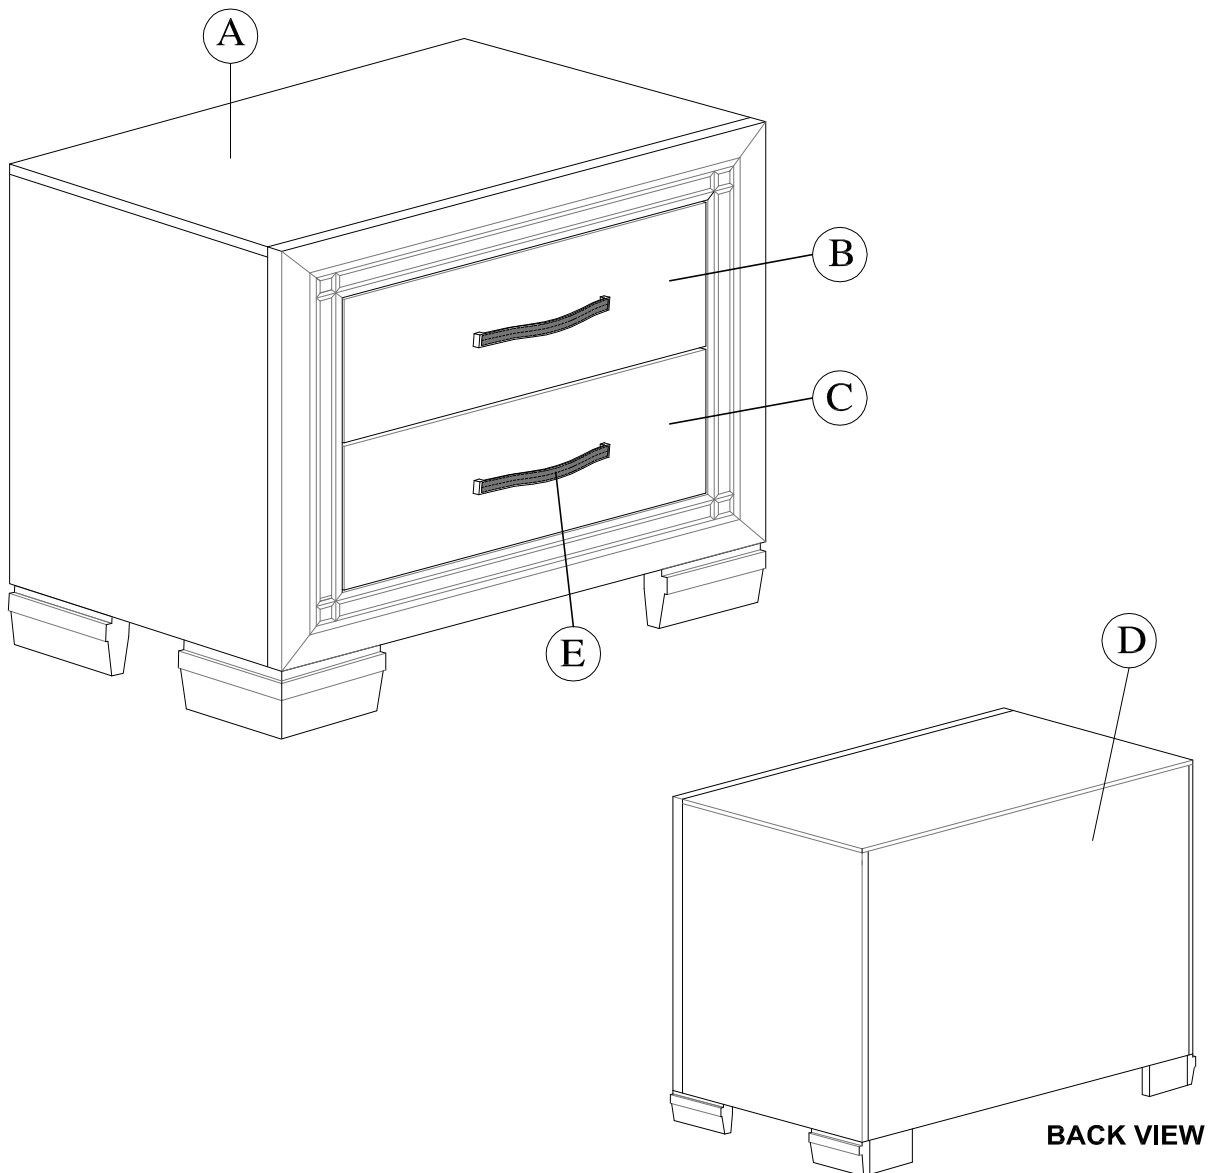

ASSEMBLY INSTRUCTION

DESCRIPTION : NIGHT STAND

ITEM : LT100NS

Thank you for purchasing this quality product. Be sure to check all packing material carefully for small parts which may have loose inside the carton during shipment. Identify and count all parts and compare with the parts list below.

PART LIST

NO	NAME	PART	CODE	QTY
A	Platinum Nightstand Top		PLT100NSTOP	1pc
B	Platinum Nightstand Drawer 1 (Felt)		PLT100NSDRW1	1pc
C	Platinum Nightstand Drawer 2		PLT100NSDRW2	1pc
D	Platinum Nightstand Back Panel		PLT100NSBPN	1pc
E	Platinum Nightstand Handle with Screw (L)		PLT100HDLL	2pcs