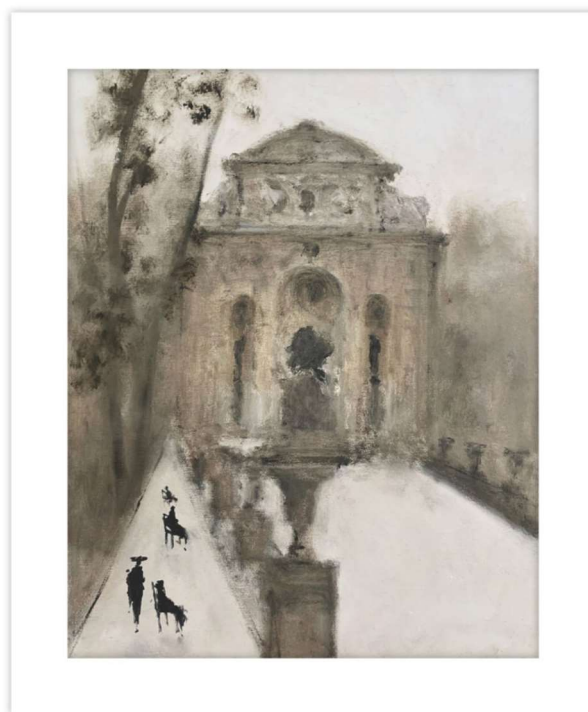

THEODORE ALEXANDER

England Moments 6

D3104S62061-5183

Wood Frame

Textured Paper

M5 - White Smooth + White Core Width:4"

F1360 - Antique Silver & Black Cap Frame - Width: 0.75

W 19½ x D 1¼ x H 22½ inches

Material(s):

Collection: Art by TA

Style: Modern / Formal Modern

Type: Décor / Wall Art