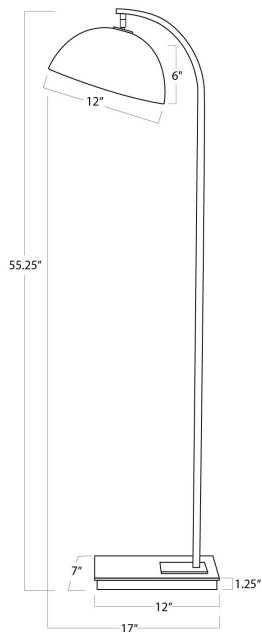

REGINA ANDREW

DETROIT

SPECIFICATION SHEET

Otto Floor Lamp
14-1049PN

HEIGHT	55.25
WIDTH	12
DEPTH	17
SHADE DIMS	N/A
SHADE COLOR	N/A
BULB QTY	1
BULB TYPE	A Type Medium Base (E26)
SOCKET	E26 Keyless. Switch on Cord
WATTAGE	60 Watt Max
WIRING TYPE	Standard
MATERIAL	Steel
FINISH	Polished Nickel
NOTES	N/A
FREIGHT ONLY	No