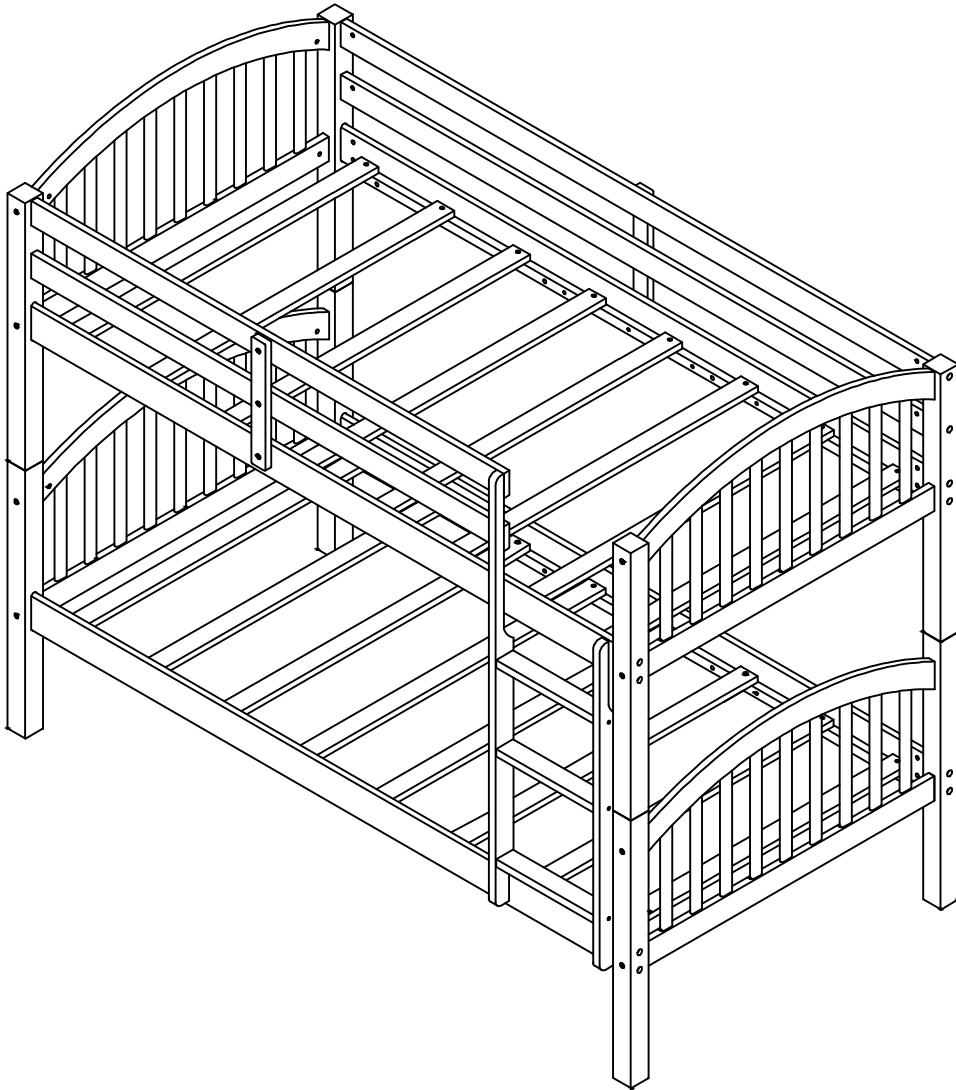

## TWIN/TWIN SIZE BUNKBED

# Detail View

# Part List

<b>A</b> 	<b>B</b> 	<b>C</b> 
Frame HB&FB - 4pcs	Leg HB (Bottom) - 2pcs	Leg HB (Bottom) - 2pcs
<b>D</b> 	<b>E</b> 	<b>F</b> 
Side rail(lower)-1pcs	Side rail(lower)-1pcs	Slats - 2sets (8pcs/set)
<b>G</b> 	<b>H</b> 	<b>I</b> 
Leg HB (Top) - 2pcs	Leg HB (Top) - 1pc	Leg HB (Top) - 1pc
<b>J</b> 	<b>K</b> 	<b>L</b> 
Side rail(upper front)-1pc	Side rail(upper back)-1pc	guard rail(longer) - 2pcs
<b>M</b> 	<b>N</b> 	<b>O</b> 
guard rail(shortter) - 2pcs	Vertical guard rail - 2pcs	Ladder side rail (left)-1pc
<b>P</b> 	<b>Q</b> 	
Ladder Step - 3pcs	Ladder side rail (right)-1pc	