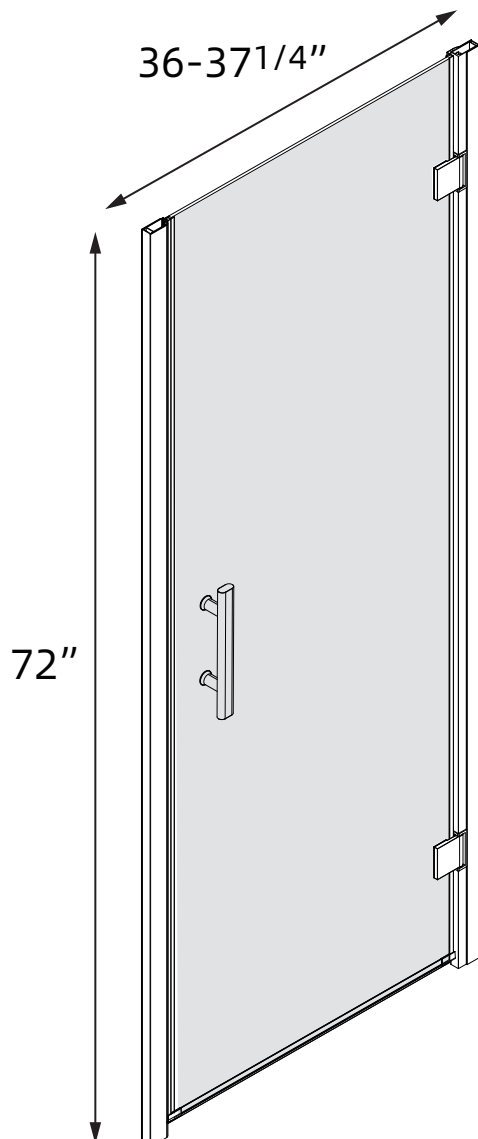

626-679-3588
service@getprohome.com
www.getprohome.com
162 Atlantic St, Pomona, CA 91768

PRODUCT
INSTRUCTION
VIDEO

SIZE DETAILS

SHOWER DOOR

626-679-3588
service@getprohome.com
www.getprohome.com
162 Atlantic St, Pomona, CA 91768

PRODUCT
INSTRUCTION
VIDEO

SIZE DETAILS

SHOWER DOOR

KINDLY ATTENTION: To ensure a perfect installation, please measure the actual shower door size for the opening and mark the enclosure accordingly. Do not prepare the opening until you have received the shower door. Because the shower door dimensions may vary by up to 1 1/4 inch due to the manufacturing process.