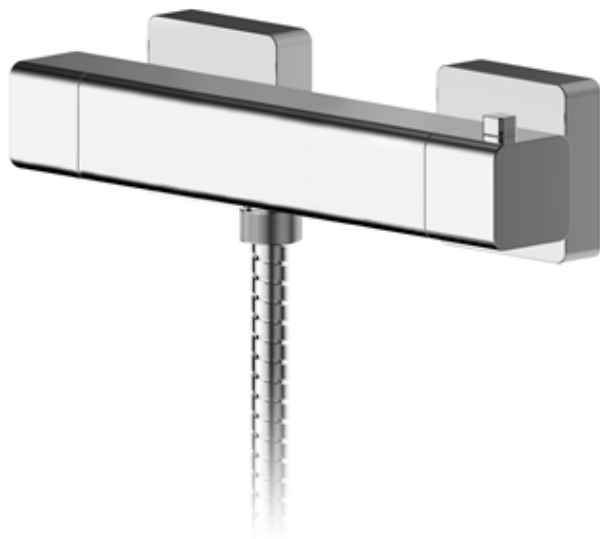

Sales Code: WIN503

Description: Windon Thermostatic Bar Valve

Product Dimensions

Length (mm):	
Width (mm):	261
Height (mm):	55
Depth (mm):	65
Nett Weight (kg):	1.71

Packaging Dimensions

Length (mm):	82
Width (mm):	355
Height (mm):	
Gross Weight (kg):	1.71

Packaging Data

Box Colour:	White Cardboard Box
Box Qty:	1
Label Size:	100 x 50
Label Colour:	White Label
Label Qty:	1

Outer Box Dimensions (If Applicable)

Length (mm):	
Width (mm):	420
Height (mm):	440
Depth (mm):	360
Gross Weight (kg):	
Barcode:	5056211898375

Product Details

Country of Origin:	China
Fitting Instruction:	Yes
Product Material:	Brass/ABS
Mount Type:	Wall
Outlet Elbow Supplied:	Not Applicable
Easy Clean:	Not Applicable
Head Included:	No
Handset Included:	No
Body Jets Included:	No
No of Body Jets:	Not Applicable
Operating Pressure (bar):	0.2
Valve/Cartridge Type:	1/4 Turn Ceramic Disc
Flow Rates (L/min):	0.1 bar: 3.3 0.5 bar: 7.9 1 bar: 11.3 2 bar: 16.2 3 bar: 19.8
TMV2 Approved:	No Approval No: N/A
TMV3 Approved:	No Approval No: N/A
WRAS Approved:	No Approval No: N/A
Head Function:	Not Applicable
Handset Function:	Not Applicable
Body Jet Info:	Not Applicable
Pipe Size:	15 mm (1/2" Bsp)
Pipe Centres:	150
Colour/Finish:	Chrome
Hose Included:	No
No. of Outlets:	1