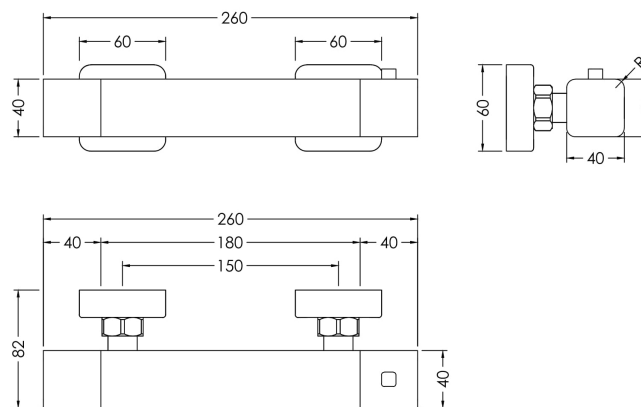

Sales Code: WIN503

Description: Windon Thermostatic Bar Valve

Product Dimensions

Length (mm):	
Width (mm):	261
Height (mm):	55
Depth (mm):	65
Nett Weight (kg):	1.71

Packaging Dimensions

Length (mm):	82
Width (mm):	355
Height (mm):	
Gross Weight (kg):	1.71

Packaging Data

Box Colour:	White Cardboard Box
Box Qty:	1
Label Size:	100 x 50
Label Colour:	White Label
Label Qty:	1

Outer Box Dimensions (If Applicable)

Length (mm):	
Width (mm):	420
Height (mm):	440
Depth (mm):	360
Gross Weight (kg):	
Barcode:	5056211898375

Product Details

Country of Origin:	China
Fitting Instruction:	Yes
Product Material:	Brass/ABS
Mount Type:	Wall
Outlet Elbow Supplied:	Not Applicable
Easy Clean:	Not Applicable
Head Included:	No
Handset Included:	No
Body Jets Included:	No
No of Body Jets:	Not Applicable
Operating Pressure (bar):	0.2
Valve/Cartridge Type:	1/4 Turn Ceramic Disc
Flow Rates (L/min):	0.1 bar: 3.3 0.5 bar: 7.9 1 bar: 11.3 2 bar: 16.2 3 bar: 19.8
TMV2 Approved:	No Approval No: N/A
TMV3 Approved:	No Approval No: N/A
WRAS Approved:	No Approval No: N/A
Head Function:	Not Applicable
Handset Function:	Not Applicable
Body Jet Info:	Not Applicable
Pipe Size:	15 mm (1/2" Bsp)
Pipe Centres:	150
Colour/Finish:	Chrome
Hose Included:	No
No. of Outlets:	1