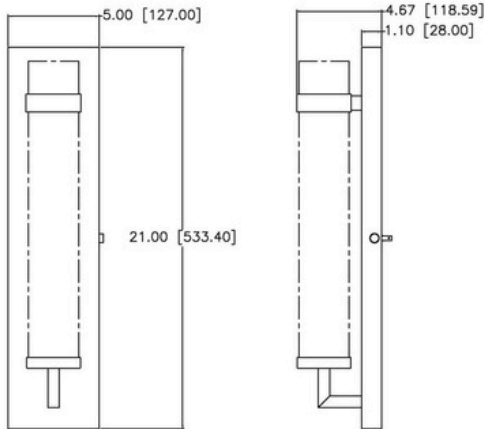

Light Source

Lamp: Not Included

Lamp Type: T10

Incandescent or LED:

Number of bulbs: 3

Max Wattage/Range: 60W

Voltage: 120

Socket Type: E26 MED BASE

Mounting / Installations

Lead Wire Length: 6"

Wire Type: 1015 105°C

Location Rating: Damp

Luminaire Support: Max. 50 lbs

SkyPlug: SPU-3L

SkyOutlet: SR-3L