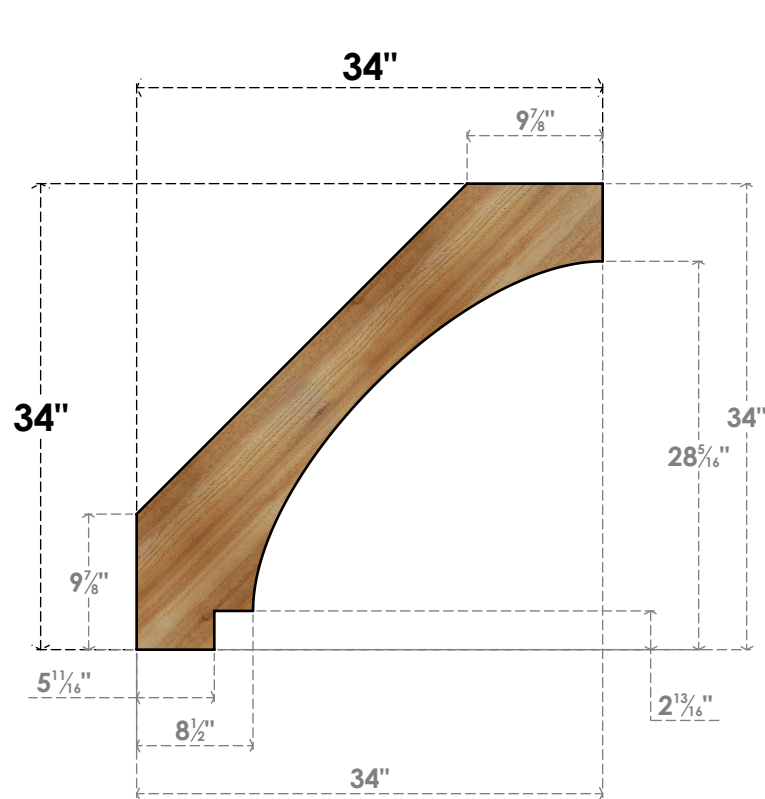

# BRC06X34X34IMP00RWR

6"W X 34"D X 34"H IMPERIAL ROUGH SAWN BRACE, WESTERN RED CEDAR

**SIDE**

**FRONT**

EKENA MILLWORK  
 2300 WEST MAIN ST.  
 CLARKSVILLE, TX 75426  
 TOLL FREE: 866-607-0453  
 WWW.EKENAMILLWORK.COM