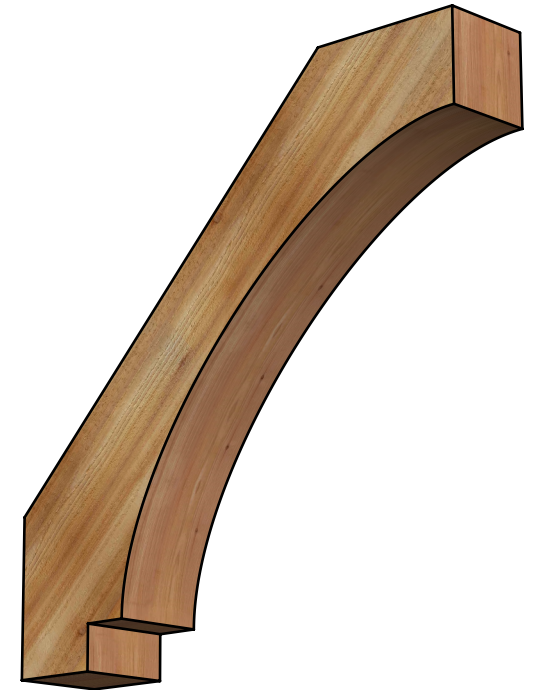

# BRC06X34X34IMP00RWR

6"W X 34"D X 34"H IMPERIAL ROUGH SAWN BRACE, WESTERN RED CEDAR

**SIDE**

**FRONT**

EKENA MILLWORK  
 2300 WEST MAIN ST.  
 CLARKSVILLE, TX 75426  
 TOLL FREE: 866-607-0453  
 WWW.EKENAMILLWORK.COM