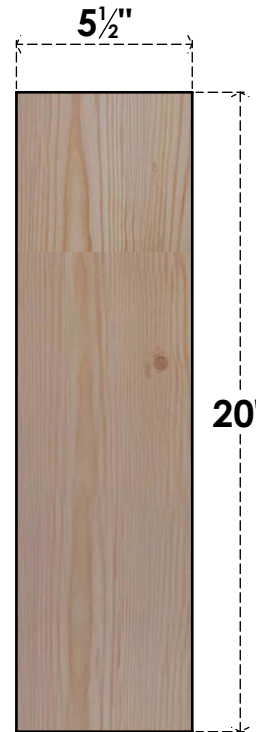

BRC06X20X20TRA00SDF

5 1/2"W X 20"D X 20"H TRADITIONAL SMOOTH BRACE, DOUGLAS FIR

SIDE

FRONT

EKENA MILLWORK
2300 WEST MAIN ST.
CLARKSVILLE, TX 75426
TOLL FREE: 866-607-0453
WWW.EKENAMILLWORK.COM

NOTES

1. INSTALLATION TO BE COMPLETED IN ACCORDANCE WITH MANUFACTURER'S SPECIFICATIONS.
2. DRAWING MAY NOT BE TO SCALE
3. THIS DRAWING IS INTENDED FOR DESIGN AND PLANNING PURPOSES ONLY.
4. ALL INFORMATION CONTAINED HEREIN WAS CURRENT AT THE TIME OF DEVELOPMENT BUT MUST BE REVIEWED AND APPROVED BY THE PRODUCT MANUFACTURER TO BE CONSIDERED ACCURATE.
5. PRODUCTS ARE NOT KILN DRIED. THIS ITEM IS UNIQUE AND WILL CONTAIN THE NATURAL VARIATIONS THAT THE WOOD SPECIES OFFERS. THIS MAY RESULT IN VARIATIONS UP TO 1/4"