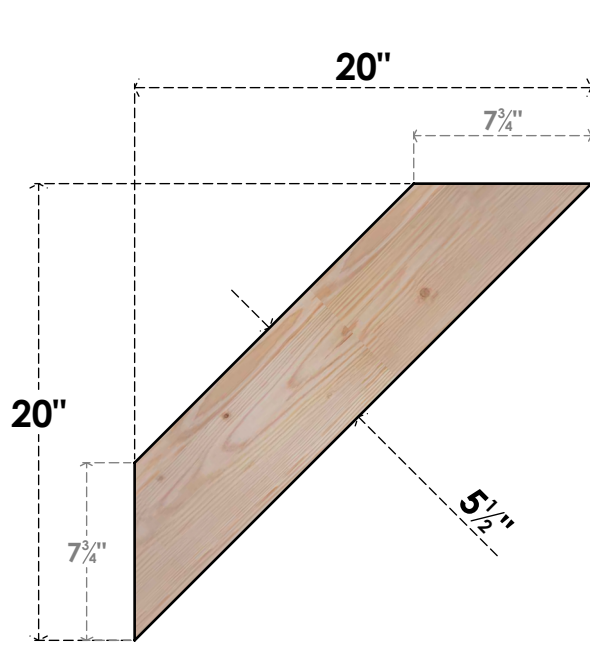

BRC06X20X20TRA00SDF

5 1/2"W X 20"D X 20"H TRADITIONAL SMOOTH BRACE, DOUGLAS FIR

SIDE

FRONT

EKENA MILLWORK
2300 WEST MAIN ST.
CLARKSVILLE, TX 75426
TOLL FREE: 866-607-0453
WWW.EKENAMILLWORK.COM

NOTES

1. INSTALLATION TO BE COMPLETED IN ACCORDANCE WITH MANUFACTURER'S SPECIFICATIONS.
2. DRAWING MAY NOT BE TO SCALE
3. THIS DRAWING IS INTENDED FOR DESIGN AND PLANNING PURPOSES ONLY.
4. ALL INFORMATION CONTAINED HEREIN WAS CURRENT AT THE TIME OF DEVELOPMENT BUT MUST BE REVIEWED AND APPROVED BY THE PRODUCT MANUFACTURER TO BE CONSIDERED ACCURATE.
5. PRODUCTS ARE NOT KILN DRIED. THIS ITEM IS UNIQUE AND WILL CONTAIN THE NATURAL VARIATIONS THAT THE WOOD SPECIES OFFERS. THIS MAY RESULT IN VARIATIONS UP TO 1/4"