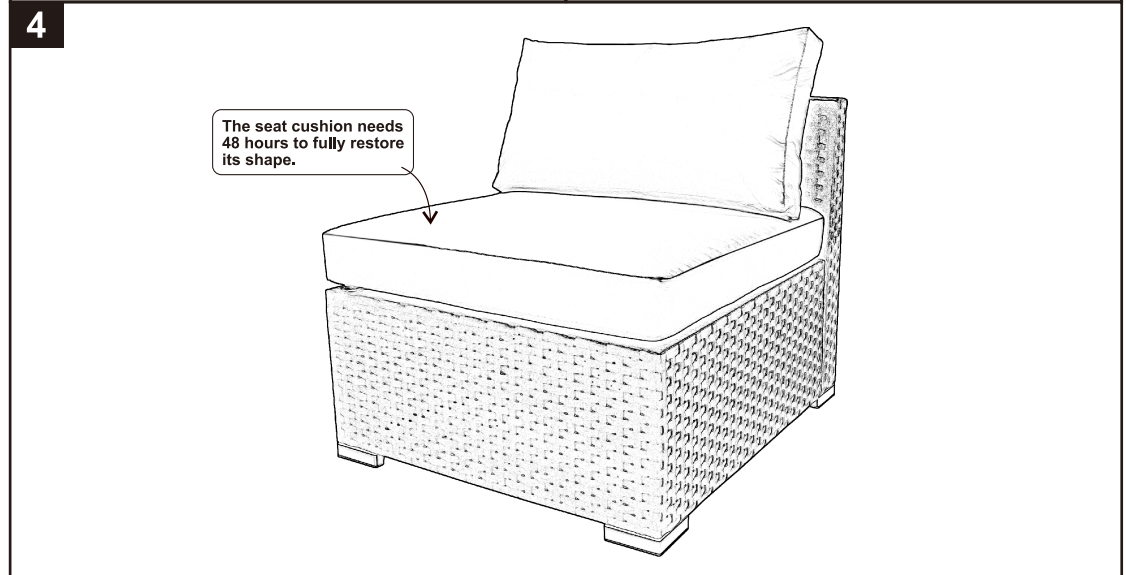

MIDDLE SOFA CHAIR

ASSEMBLY INSTRUCTION

※Please do not tighten bolts until all panels are connected.

	Ⓐ 1PC
backrest	
	Ⓑ 1PC
seat panel	
	Ⓗ 4PCS
sofa feet	
	Ⓙ 28PCS
Bolt: 1/4 *35	
	Ⓚ 12PCS
Washer	
	Ⓛ 1PC
Allen Key	