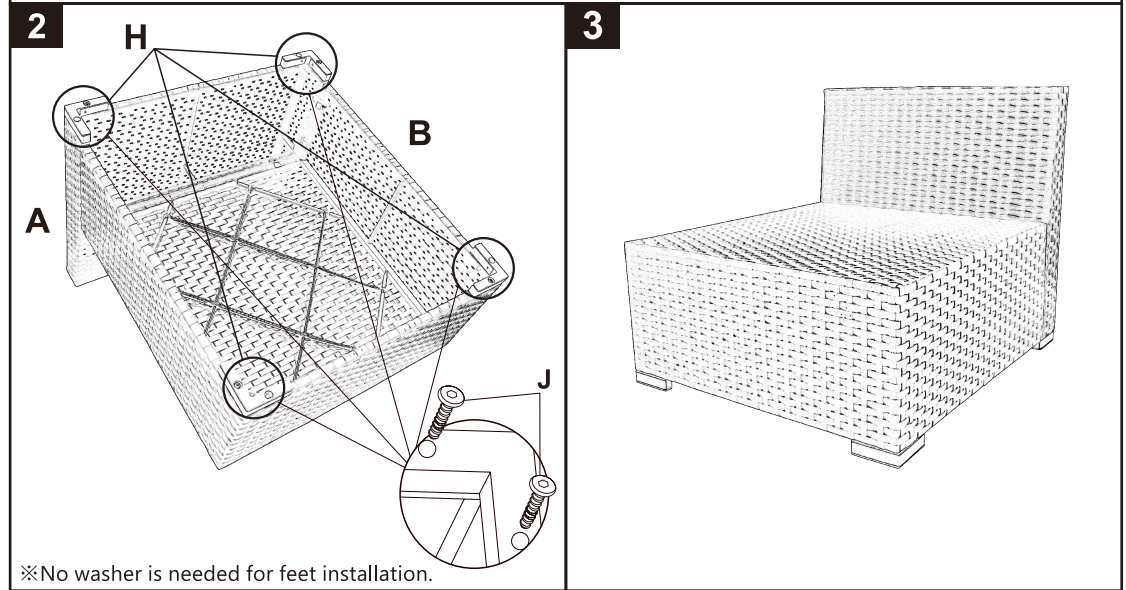

MIDDLE SOFA CHAIR

ASSEMBLY INSTRUCTION

※Please do not tighten bolts until all panels are connected.

	Ⓐ 1PC
backrest	
	Ⓑ 1PC
seat panel	
	Ⓗ 4PCS
sofa feet	
	Ⓙ 28PCS
Bolt: 1/4 *35	
	Ⓚ 12PCS
Washer	
	Ⓛ 1PC
Allen Key	