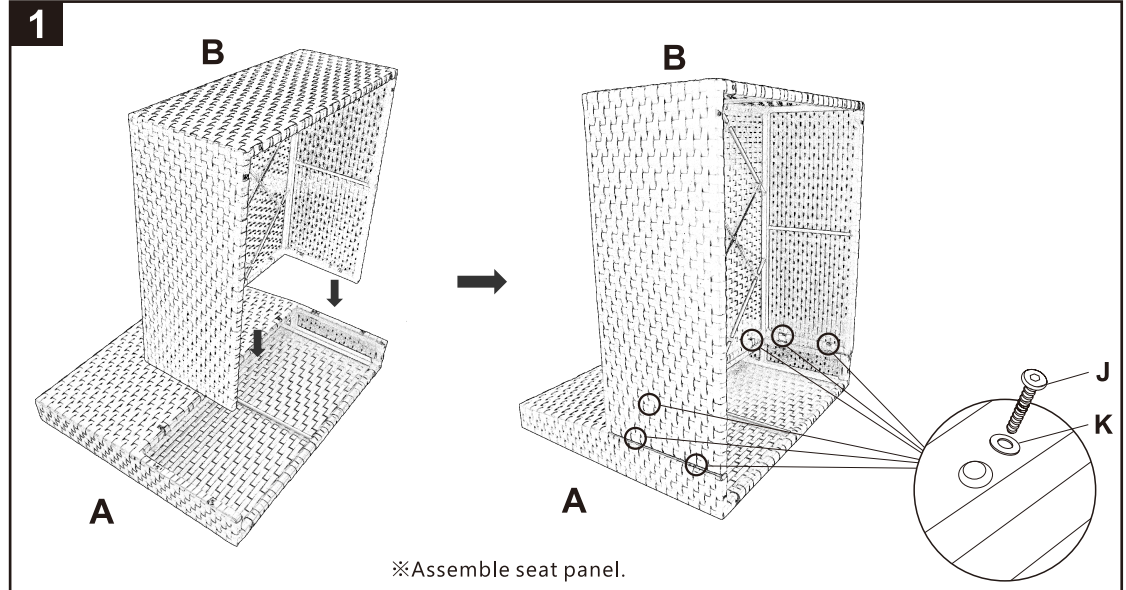

MIDDLE SOFA CHAIR

ASSEMBLY INSTRUCTION

※Please do not tighten bolts until all panels are connected.

	Ⓐ 1PC
backrest	
	Ⓑ 1PC
seat panel	
	Ⓗ 4PCS
sofa feet	
	Ⓙ 28PCS
Bolt: 1/4 *35	
	Ⓚ 12PCS
Washer	
	Ⓛ 1PC
Allen Key	