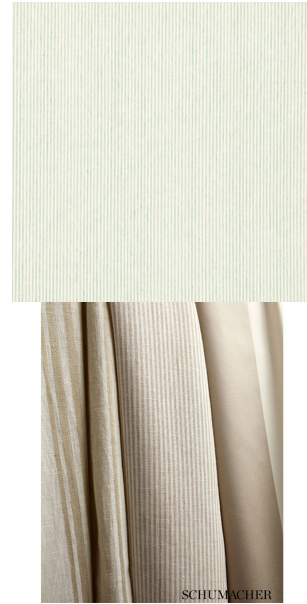

65984

WESLEY TICKING STRIPE

COLOR: AQUA

TYPE: FABRICS

WHAT MAKES THIS SPECIAL

A soft, tonal linen weave, Wesley Ticking Stripe is wonderfully versatile and relaxed. Subtle variations are part of its inherent natural beauty.

To check stock and price, request a physical memo, reserve or place an order, sign in to your account on www.fschumacher.com or our iOS app, or give us a call at **1-800-673-4221**

Abrasion MARTINDALE 6,500	Content 100% LINEN	Country of Finish INDIA	Country of Origin INDIA
Flame Test CAL-117 Certified	Horizontal Repeat 1/4" (1CM)	Item Width 54" WIDE (137CM)	Light Fastness 40 HOURS
Match STRAIGHT	Pre-Pasted N	Pretrim N	Priced By YARD
Scale Small	Sold By YARD	Yards Per Roll 35.00	