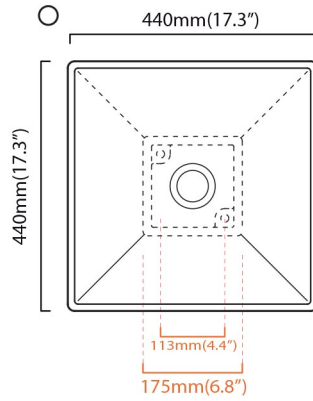

Finishes:

 Glossy White

SKU# | Options:

- LVQ 120 | Glossy White

* WS Bath Collections reserves the right to revise dimensions or information on this sheet without notice

Collection Ceramica	Model LVQ 120	Dimensions Metric <i>1 inch = 2.54 cm</i> <i>1 inch = 25.4 mm</i>	 1051 Lea Drive - Collegeville, PA 19426 Tel. 215 513 9400 - Fax 610 831 0215 www.ws bathcollections.com - info@ws bathcollections.com
---------------------------------	---------------------------	---	---

- = smaltato perimetralmente all glazed sides
- = non smaltato dietro unglazed behind

scasso consigliato ø 90 mm
recommended size of hole ø 90 mm **A**

- U= sottopiano undercounter
- I = incasso inset
- A = appoggio freestanding
- W= sospeso wall hung

Collection
Ceramica

Model |
LVQ 120

Dimensions Metric

1 inch = 2.54 cm
1 inch = 25.4 mm

WS[®]
BATH
COLLECTIONS

1051 Lea Drive - Collegeville, PA 19426
Tel. 215 513 9400 - Fax 610 831 0215

www.ws bathcollections.com - info@ws bathcollections.com

Bolts

Silicone (optional)

Collection
Ceramica

Model |
LVQ 120

Dimensions Metric

1 inch = 2.54 cm
1 inch = 25.4 mm

WS®
BATH
COLLECTIONS

1051 Lea Drive - Collegeville, PA 19426
Tel. 215 513 9400 - Fax 610 831 0215