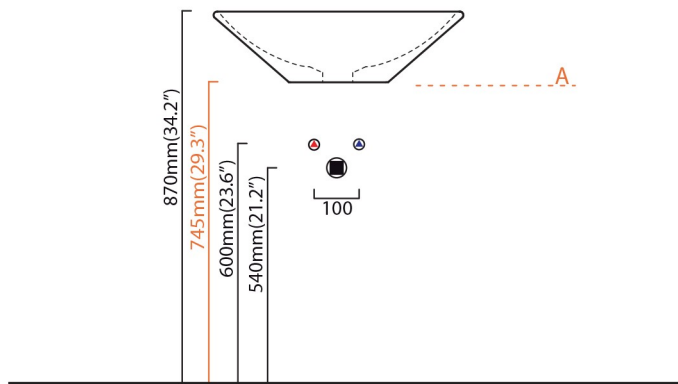

Finishes:

 Glossy White

SKU# | Options:

- LVQ 120 | Glossy White

* WS Bath Collections reserves the right to revise dimensions or information on this sheet without notice

Collection Ceramica	Model LVQ 120	Dimensions Metric <i>1 inch = 2.54 cm</i> <i>1 inch = 25.4 mm</i>	 1051 Lea Drive - Collegeville, PA 19426 Tel. 215 513 9400 - Fax 610 831 0215 www.ws bathcollections.com - info@ws bathcollections.com
---------------------------------	---------------------------	---	---

- = smaltato perimetralmente all glazed sides
- = non smaltato dietro unglazed behind

scasso consigliato ø 90 mm
recommended size of hole ø 90 mm **A**

- U= sottopiano undercounter
- I = incasso inset
- A = appoggio freestanding
- W= sospeso wall hung

Collection
Ceramica

Model |
LVQ 120

Dimensions Metric

1 inch = 2.54 cm
1 inch = 25.4 mm

WS[®]
BATH
COLLECTIONS

1051 Lea Drive - Collegeville, PA 19426
Tel. 215 513 9400 - Fax 610 831 0215

www.ws bathcollections.com - info@ws bathcollections.com

Bolts

Silicone (optional)

Collection
Ceramica

Model |
LVQ 120

Dimensions Metric

1 inch = 2.54 cm
1 inch = 25.4 mm

WS®
BATH
COLLECTIONS

1051 Lea Drive - Collegeville, PA 19426
Tel. 215 513 9400 - Fax 610 831 0215