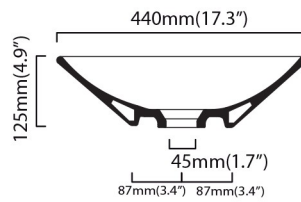

Finishes:

 Glossy White

SKU# | Options:

- LVQ 120 | Glossy White

* WS Bath Collections reserves the right to revise dimensions or information on this sheet without notice

Collection Ceramica	Model LVQ 120	Dimensions Metric <i>1 inch = 2.54 cm</i> <i>1 inch = 25.4 mm</i>	 1051 Lea Drive - Collegeville, PA 19426 Tel. 215 513 9400 - Fax 610 831 0215 www.ws bathcollections.com - info@ws bathcollections.com
---------------------------------	---------------------------	---	---

- = smaltato perimetralmente all glazed sides
- = non smaltato dietro unglazed behind

scasso consigliato ø 90 mm
recommended size of hole ø 90 mm **A**

- U= sottopiano undercounter
- I = incasso inset
- A = appoggio freestanding
- W= sospeso wall hung

Collection
Ceramica

Model |
LVQ 120

Dimensions Metric

1 inch = 2.54 cm
1 inch = 25.4 mm

WS[®]
BATH
COLLECTIONS

1051 Lea Drive - Collegeville, PA 19426
Tel. 215 513 9400 - Fax 610 831 0215

www.ws bathcollections.com - info@ws bathcollections.com

Bolts

Silicone (optional)

Collection
Ceramica

Model |
LVQ 120

Dimensions Metric

1 inch = 2.54 cm
1 inch = 25.4 mm

WS®
BATH
COLLECTIONS

1051 Lea Drive - Collegeville, PA 19426
Tel. 215 513 9400 - Fax 610 831 0215