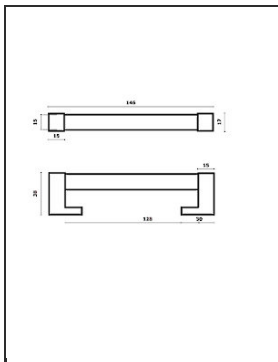

RELATED DOCUMENTS