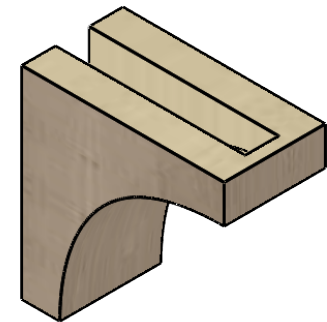

ITEM NUMBER: CORU03X06X06HUNRCPR

3"W X 6"D X 6"H SERIES 1 CLASSIC HUNTINGTON ROUGH CEDAR
TIMBERTHANE FAUX WOOD CORBEL, PRIMED

SIDE PROFILE

FRONT PROFILE

ISOMETRIC

EKENA MILLWORK
2300 WEST MAIN ST.
CLARKSVILLE, TX 75426
TOLL FREE: 866-607-0453
WWW.EKENAMILLWORK.COM