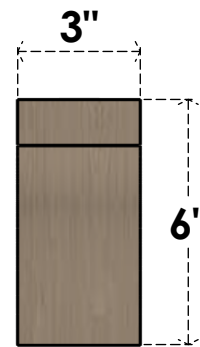

ITEM NUMBER: CORU03X06X06HUNRCPR

3"W X 6"D X 6"H SERIES 1 CLASSIC HUNTINGTON ROUGH CEDAR
TIMBERTHANE FAUX WOOD CORBEL, PRIMED

SIDE PROFILE

FRONT PROFILE

ISOMETRIC

EKENA MILLWORK
2300 WEST MAIN ST.
CLARKSVILLE, TX 75426
TOLL FREE: 866-607-0453
WWW.EKENAMILLWORK.COM