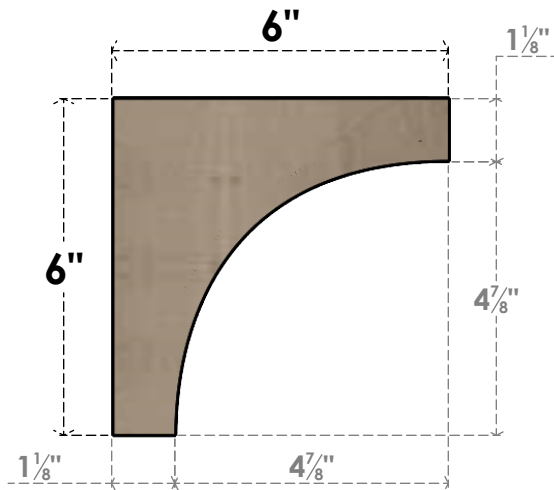

ITEM NUMBER: CORU03X06X06HUNRCPR

3"W X 6"D X 6"H SERIES 1 CLASSIC HUNTINGTON ROUGH CEDAR
TIMBERTHANE FAUX WOOD CORBEL, PRIMED

SIDE PROFILE

FRONT PROFILE

ISOMETRIC

EKENA MILLWORK
2300 WEST MAIN ST.
CLARKSVILLE, TX 75426
TOLL FREE: 866-607-0453
WWW.EKENAMILLWORK.COM

NOTES

1. INSTALLATION TO BE COMPLETED IN ACCORDANCE WITH MANUFACTURER'S SPECIFICATIONS.
2. DRAWING MAY NOT BE TO SCALE
3. THIS DRAWING IS INTENDED FOR DESIGN AND PLANNING PURPOSES ONLY.
4. ALL INFORMATION CONTAINED HEREIN WAS CURRENT AT THE TIME OF DEVELOPMENT BUT MUST BE REVIEWED AND APPROVED BY THE PRODUCT MANUFACTURER TO BE CONSIDERED ACCURATE.
5. TIMBERTHANE ARCHITECTURAL PRODUCTS ARE MADE FROM HIGH DENSITY URETHANE AND COME FACTORY PRIMED