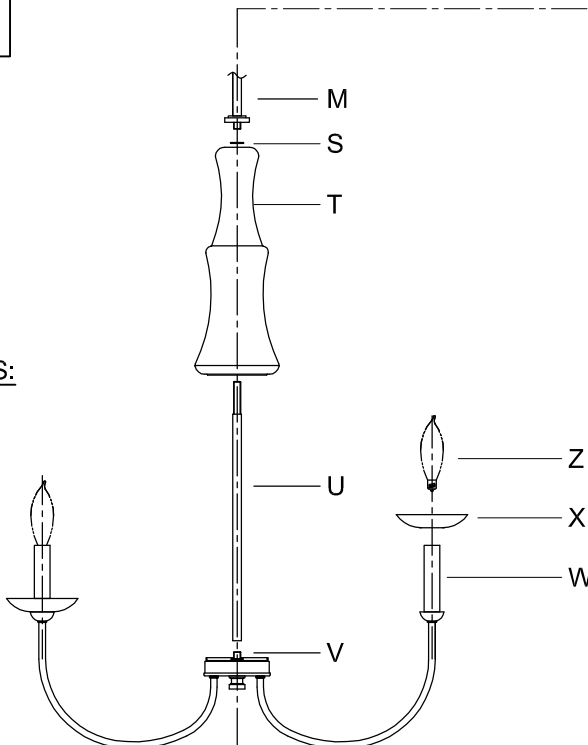

Assembly & Installation Instructions

CAUTION: Read instructions carefully and turn electricity off at main circuit breaker panel before beginning installation.

WARNING - If any Special Control Devices are used with this Fixture, Follow the Instructions Carefully to assure full compliance with N.E.C. requirements. If there are any questions, contact a Qualified Electrical Contractor.
WARNING - This product contains chemicals known to the State of California to cause cancer, birth defects and /or other reproductive harm. Thoroughly wash hands after installing, handling, cleaning, or otherwise touching this product.
CAUTION - All glass is fragile, use care when handling Glass component(s) and or Lamp(s).

CANOPY MOUNTING & WIRE CONNECTION ASSEMBLY STEPS:

ADJUST HEIGHT WITH "D"
 N → A (TO LOCK)
 RÉGLEZ LA HAUTEUR AVEC "D"
 N → A (À VERROUILLER)
 AJUSTA LA ALTURA CON "D"
 N → A (APRETAR)

B, C, G & Z
 (NOT FURNISHED)
 (NON FOURNIE)
 (NO INCLUIDA)

1. D,E → A
2. B,A → C
3. N,P,H → D
4. P → H (TO LOCK) (À VERROUILLER) (APRETAR)
5. F → M
6. L → M
7. J,K → L
8. L → H
9. F → L,K,J,H,D
10. F → G
11. J,K → H

FIXTURE ASSEMBLY STEPS:

1. U → V
2. M,S,T → U
3. X → W
4. Z → W