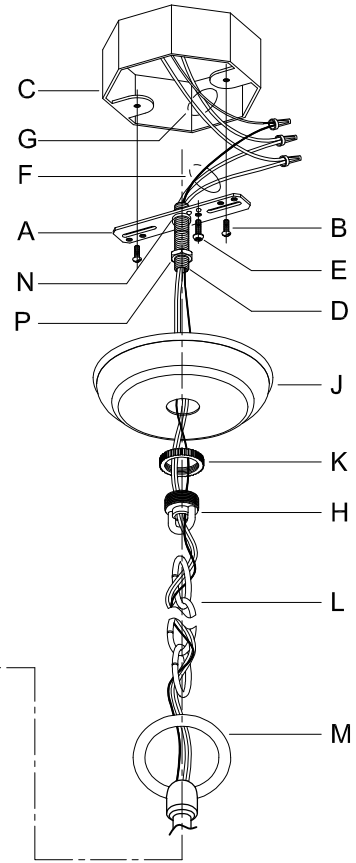

Assembly & Installation Instructions

CAUTION: Read instructions carefully and turn electricity off at main circuit breaker panel before beginning installation.

WARNING - If any Special Control Devices are used with this Fixture, Follow the Instructions Carefully to assure full compliance with N.E.C. requirements. If there are any questions, contact a Qualified Electrical Contractor.
WARNING - This product contains chemicals known to the State of California to cause cancer, birth defects and /or other reproductive harm. Thoroughly wash hands after installing, handling, cleaning, or otherwise touching this product.
CAUTION - All glass is fragile, use care when handling Glass component(s) and or Lamp(s).

CANOPY MOUNTING & WIRE CONNECTION ASSEMBLY STEPS:

ADJUST HEIGHT WITH "D"
 N → A (TO LOCK)
 RÉGLEZ LA HAUTEUR AVEC "D"
 N → A (À VERROUILLER)
 AJUSTA LA ALTURA CON "D"
 N → A (APRETAR)

B, C, G & Z
 (NOT FURNISHED)
 (NON FOURNIE)
 (NO INCLUIDA)

1. D,E → A
2. B,A → C
3. N,P,H → D
4. P → H (TO LOCK) (À VERROUILLER) (APRETAR)
5. F → M
6. L → M
7. J,K → L
8. L → H
9. F → L,K,J,H,D
10. F → G
11. J,K → H

FIXTURE ASSEMBLY STEPS:

1. U → V
2. M,S,T → U
3. X → W
4. Z → W

MISE EN GARDE - Le verre est toujours fragile; maniez le(s) composant(s) et/ou l' (les) ampoule(s) avec prudence.

Instrucciones de ensamblaje e instalación

PRECAUCIÓN: Lea cuidadosamente las instrucciones y desconecte la electricidad del cortacircuitos principal antes de iniciar la instalación.