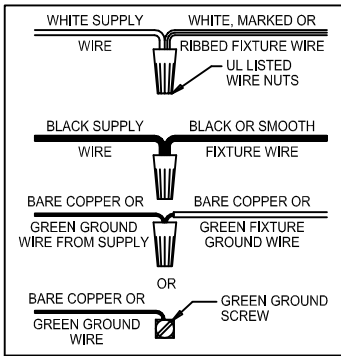

Assembly & Installation Instructions

CAUTION: Read instructions carefully and turn electricity off at main circuit breaker panel before beginning installation.

WARNING - If any Special Control Devices are used with this Fixture, Follow the Instructions Carefully to assure full compliance with N.E.C. requirements. If there are any questions, contact a Qualified Electrical Contractor.
WARNING - This product contains chemicals known to the State of California to cause cancer, birth defects and /or other reproductive harm. Thoroughly wash hands after installing, handling, cleaning, or otherwise touching this product.
CAUTION - All glass is fragile, use care when handling Glass component(s) and or Lamp(s).

CANOPY MOUNTING & WIRE CONNECTION ASSEMBLY STEPS:

ADJUST HEIGHT WITH "D"
 N → A (TO LOCK)
 RÉGLEZ LA HAUTEUR AVEC "D"
 N → A (À VERROUILLER)
 AJUSTA LA ALTURA CON "D"
 N → A (APRETAR)

B, C, G & Z
 (NOT FURNISHED)
 (NON FOURNIE)
 (NO INCLUIDA)