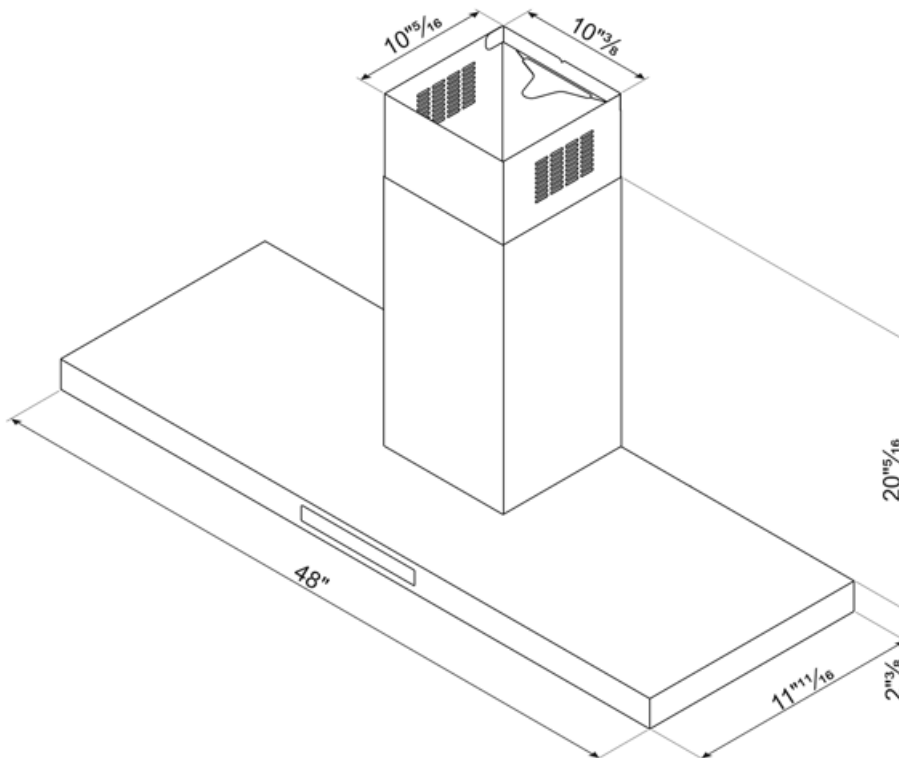

□	□
Intensive speed	419.5	72

Accessories Included

Vent reduction   Yes

Electrical Connection

Voltage	110-127 V	Power supply cable length	1500 "
Frequency (Hz)	60 Hz		

Also available

Available colors   Matt white, Matt Black