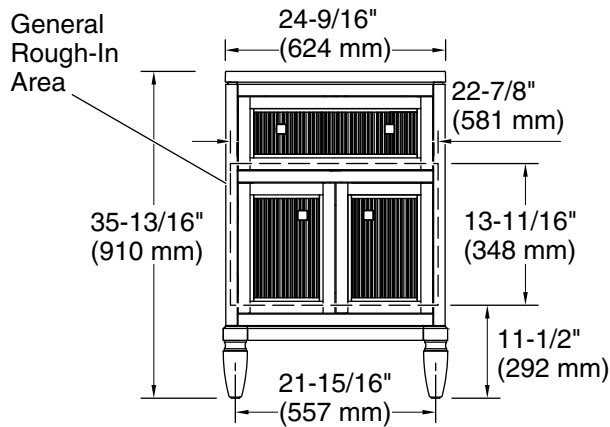

Features

- One full-extension 12-3/4" (325 mm) drawer with soft-close side-mount slides
- Three-way adjustable slow-close door hinges for easy cabinet access
- 18" (457 mm) cabinet interior provides ample storage space
- Finish-matched cabinet interior offers generous clearance for plumbing
- Customize your storage with optional accessories such as floor liners, drawer organizers, and perfectly sized containers (sold separately)

Color	Code	Description
	0	White
	1WX	Slate Grey

Waste Pipe Location Information

Technical Information

All product dimensions are nominal.

Notes

Install this product according to the installation instructions.