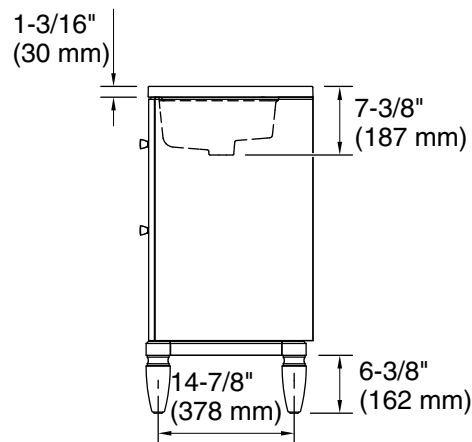

Features

- One full-extension 12-3/4" (325 mm) drawer with soft-close side-mount slides
- Three-way adjustable slow-close door hinges for easy cabinet access
- 18" (457 mm) cabinet interior provides ample storage space
- Finish-matched cabinet interior offers generous clearance for plumbing
- Customize your storage with optional accessories such as floor liners, drawer organizers, and perfectly sized containers (sold separately)

Color	Code	Description
	0	White
	1WX	Slate Grey

Waste Pipe Location Information

Technical Information

All product dimensions are nominal.

Notes

Install this product according to the installation instructions.