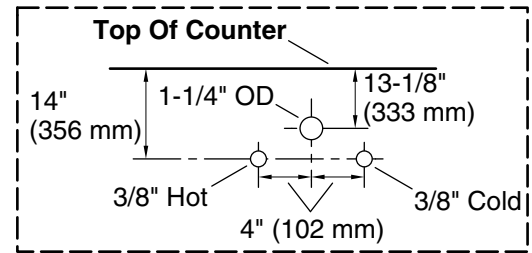

Features

- One full-extension 12-3/4" (325 mm) drawer with soft-close side-mount slides
- Three-way adjustable slow-close door hinges for easy cabinet access
- 18" (457 mm) cabinet interior provides ample storage space
- Finish-matched cabinet interior offers generous clearance for plumbing
- Customize your storage with optional accessories such as floor liners, drawer organizers, and perfectly sized containers (sold separately)

Color	Code	Description
	0	White
	1WX	Slate Grey

Waste Pipe Location Information

Technical Information

All product dimensions are nominal.

Notes

Install this product according to the installation instructions.