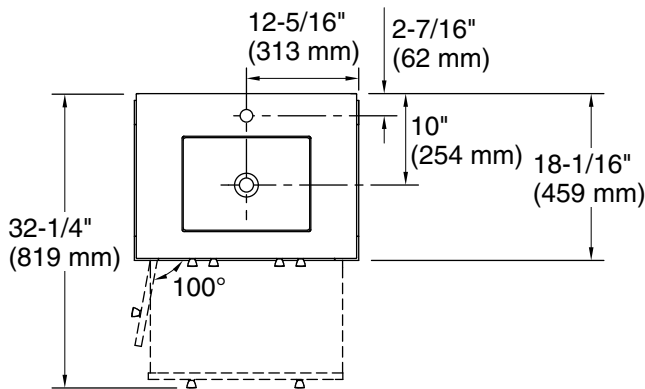

Features

- One full-extension 12-3/4" (325 mm) drawer with soft-close side-mount slides
- Three-way adjustable slow-close door hinges for easy cabinet access
- 18" (457 mm) cabinet interior provides ample storage space
- Finish-matched cabinet interior offers generous clearance for plumbing
- Customize your storage with optional accessories such as floor liners, drawer organizers, and perfectly sized containers (sold separately)

Color	Code	Description
	0	White
	1WX	Slate Grey

Waste Pipe Location Information

Technical Information

All product dimensions are nominal.

Notes

Install this product according to the installation instructions.