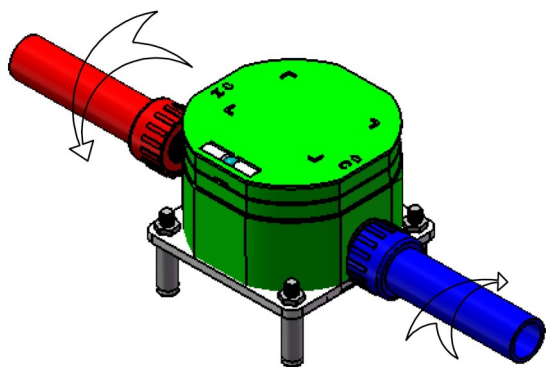

PULSAR 13 Outdoor Shower

BUILT-IN PART FOR INSTALLATION