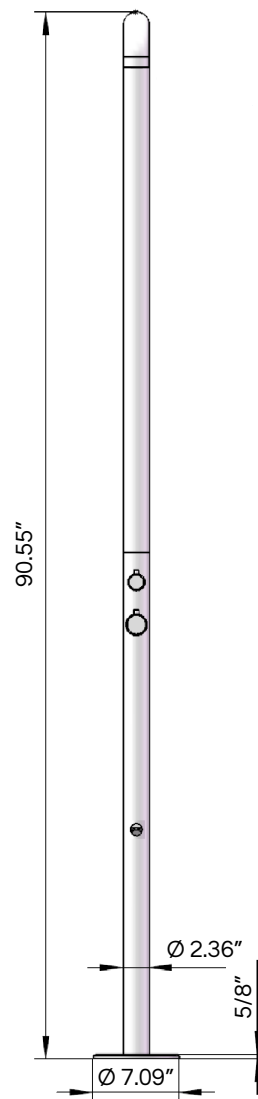

MAINTENANCE & CARE

BRUSHED:	Regularly apply stainless steel cleaner and rub in the direction of the grain, using a slightly abrasive sponge.
MATTE BLACK:	Regularly clean with soap water or alcohol. Do not use abrasives.