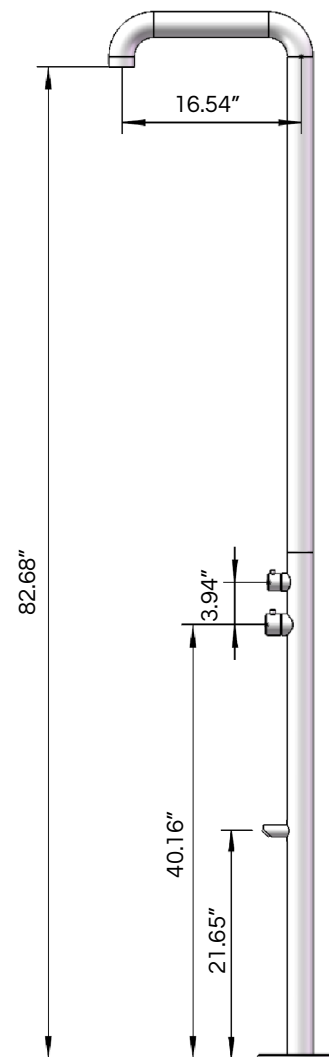

MAINTENANCE & CARE

BRUSHED:	Regularly apply stainless steel cleaner and rub in the direction of the grain, using a slightly abrasive sponge.
MATTE BLACK:	Regularly clean with soap water or alcohol. Do not use abrasives.