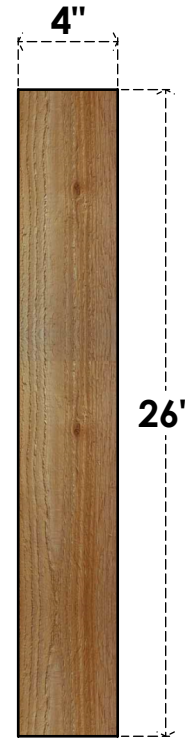

BRC04X14X26TRA00RWR

4"W X 14"D X 26"H TRADITIONAL ROUGH SAWN BRACE, WESTERN RED CEDAR

SIDE

FRONT

EKENA MILLWORK
2300 WEST MAIN ST.
CLARKSVILLE, TX 75426
TOLL FREE: 866-607-0453
WWW.EKENAMILLWORK.COM

NOTES

1. INSTALLATION TO BE COMPLETED IN ACCORDANCE WITH MANUFACTURER'S SPECIFICATIONS.
2. DRAWING MAY NOT BE TO SCALE
3. THIS DRAWING IS INTENDED FOR DESIGN AND PLANNING PURPOSES ONLY.
4. ALL INFORMATION CONTAINED HEREIN WAS CURRENT AT THE TIME OF DEVELOPMENT BUT MUST BE REVIEWED AND APPROVED BY THE PRODUCT MANUFACTURER TO BE CONSIDERED ACCURATE.
5. PRODUCTS ARE NOT KILN DRIED. THIS ITEM IS UNIQUE AND WILL CONTAIN THE NATURAL VARIATIONS THAT THE WOOD SPECIES OFFERS. THIS MAY RESULT IN VARIATIONS UP TO 1/4"