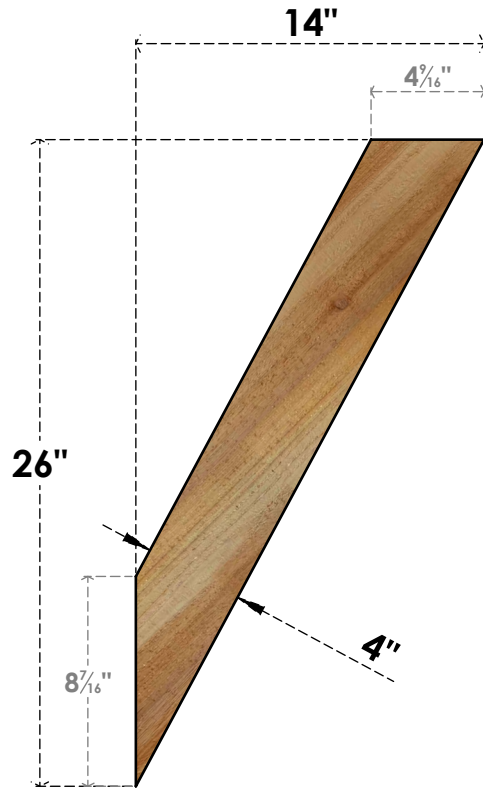

BRC04X14X26TRA00RWR

4"W X 14"D X 26"H TRADITIONAL ROUGH SAWN BRACE, WESTERN RED CEDAR

SIDE

FRONT

EKENA MILLWORK
2300 WEST MAIN ST.
CLARKSVILLE, TX 75426
TOLL FREE: 866-607-0453
WWW.EKENAMILLWORK.COM

NOTES

1. INSTALLATION TO BE COMPLETED IN ACCORDANCE WITH MANUFACTURER'S SPECIFICATIONS.
2. DRAWING MAY NOT BE TO SCALE
3. THIS DRAWING IS INTENDED FOR DESIGN AND PLANNING PURPOSES ONLY.
4. ALL INFORMATION CONTAINED HEREIN WAS CURRENT AT THE TIME OF DEVELOPMENT BUT MUST BE REVIEWED AND APPROVED BY THE PRODUCT MANUFACTURER TO BE CONSIDERED ACCURATE.
5. PRODUCTS ARE NOT KILN DRIED. THIS ITEM IS UNIQUE AND WILL CONTAIN THE NATURAL VARIATIONS THAT THE WOOD SPECIES OFFERS. THIS MAY RESULT IN VARIATIONS UP TO 1/4"