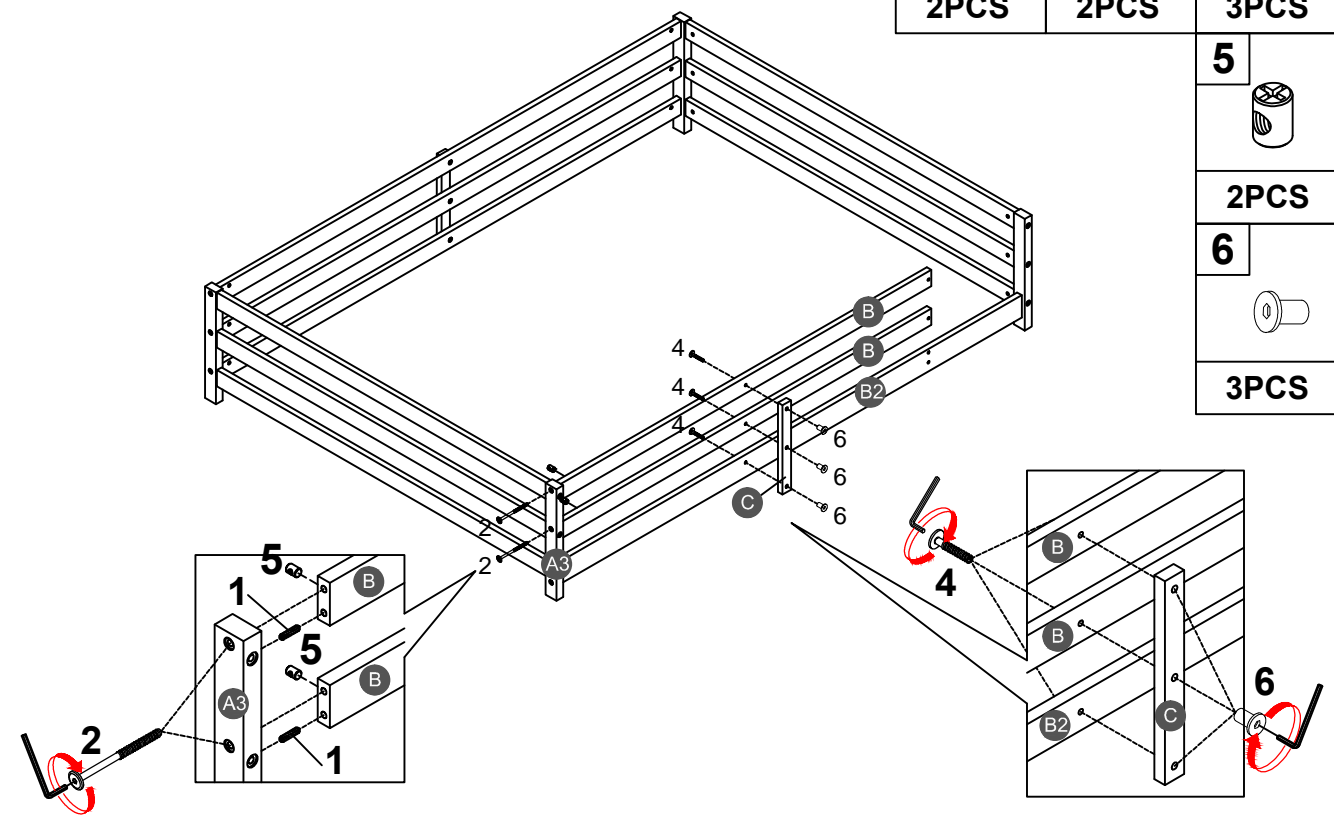

ASSEMBLY INSTRUCTIONS

FULL FLOOR BED

Detail View

Part List

<p>A</p>  <p>Leg (right front) - 1pc</p>	<p>A1</p>  <p>Leg (right back) - 1pc</p>	<p>A2</p>  <p>Leg (left back) - 1pc</p>
<p>A3</p>  <p>Leg (left front) - 1pc</p>	<p>A4</p>  <p>Horizontal bar - 6pcs</p>	<p>B</p>  <p>Short guard rail (front) - 2pcs</p>
<p>B1</p>  <p>Long guard rail (back) - 3pcs</p>	<p>B2</p>  <p>Side rail (Front) - 1pc</p>	<p>C</p>  <p>Vertical guard rail - 2pcs</p>
<p>C1</p>  <p>Vertical guard rail - 1pc</p>		

Hardware List

1  Ø8*30mm	2  (Ø15)1/4"*80mm	3  (Ø12)1/4"*40mm
Wood dowel (8pcs)	Hex-Head bolts (24pcs)	Hex-Head bolts (4pcs)
4  (Ø12)1/4"*30mm	5  1/4"*15 (9.5mm)	6  (Ø13)1/4"*14mm
Hex-Head bolts (6pcs)	Horizontal-Hole bolts(24pcs)	Connect bolt (10pcs)
7  (1/4")4.5*58mm Allen key (2pcs)		

ASSEMBLY TOOLS REQUIRED (NOT INCLUDED)

PLEASE BE CAREFUL DO NOT DAMAGE THE HOLE POSITION WHEN YOU USE POWER TOOLS !

STEP 3:

4		6	
3PCS		3PCS	

STEP 4:

1		2		4		
2PCS		2PCS		3PCS		
					5	
					2PCS	
					6	
					3PCS	