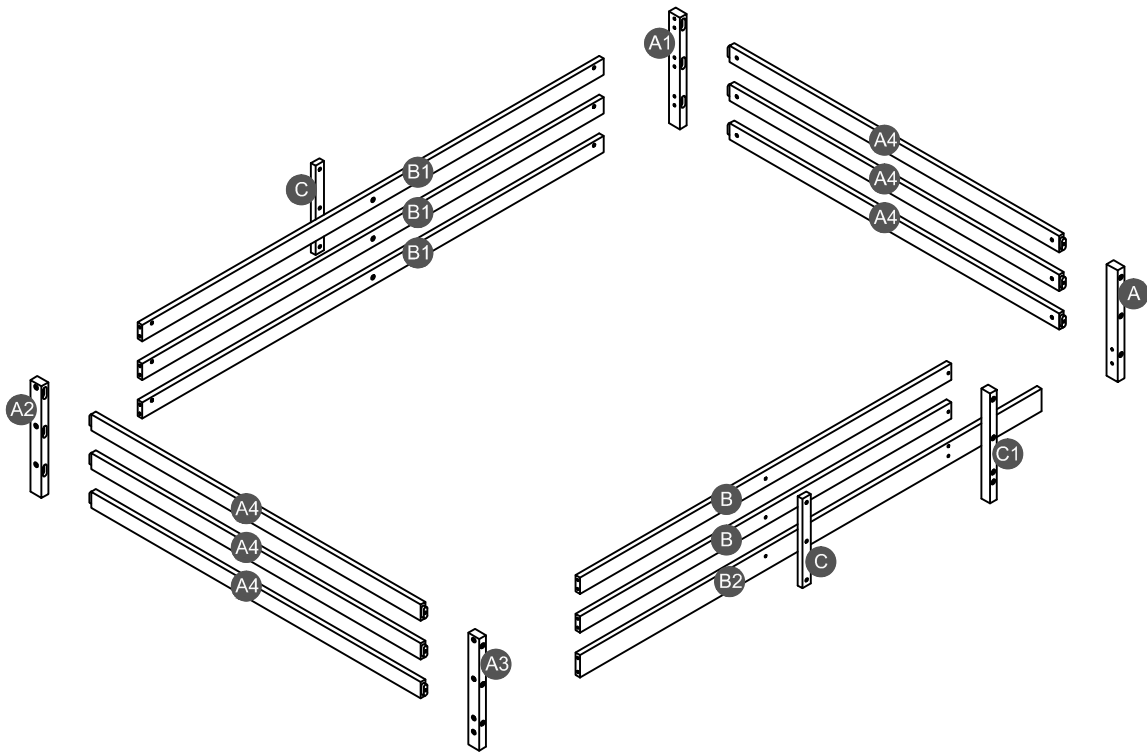

ASSEMBLY INSTRUCTIONS

FULL FLOOR BED

Detail View

Part List

<p>A</p>  <p>Leg (right front) - 1pc</p>	<p>A1</p>  <p>Leg (right back) - 1pc</p>	<p>A2</p>  <p>Leg (left back) - 1pc</p>
<p>A3</p>  <p>Leg (left front) - 1pc</p>	<p>A4</p>  <p>Horizontal bar - 6pcs</p>	<p>B</p>  <p>Short guard rail (front) - 2pcs</p>
<p>B1</p>  <p>Long guard rail (back) - 3pcs</p>	<p>B2</p>  <p>Side rail (Front) - 1pc</p>	<p>C</p>  <p>Vertical guard rail - 2pcs</p>
<p>C1</p>  <p>Vertical guard rail - 1pc</p>		

Hardware List

1  Ø8*30mm	2  (Ø15)1/4"*80mm	3  (Ø12)1/4"*40mm
Wood dowel (8pcs)	Hex-Head bolts (24pcs)	Hex-Head bolts (4pcs)
4  (Ø12)1/4"*30mm	5  1/4"*15 (9.5mm)	6  (Ø13)1/4"*14mm
Hex-Head bolts (6pcs)	Horizontal-Hole bolts(24pcs)	Connect bolt (10pcs)
7  (1/4")4.5*58mm Allen key (2pcs)		

STEP 5:

3

4PCS

6

4PCS