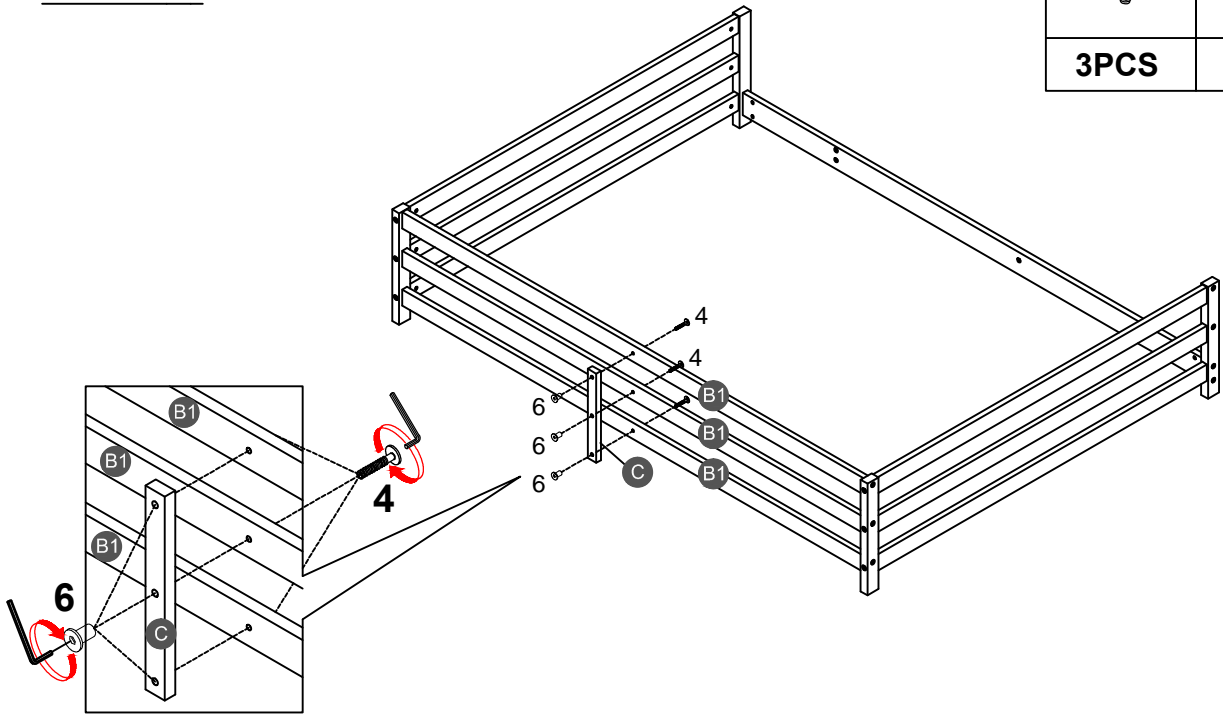

STEP 3:

4		6	
3PCS		3PCS