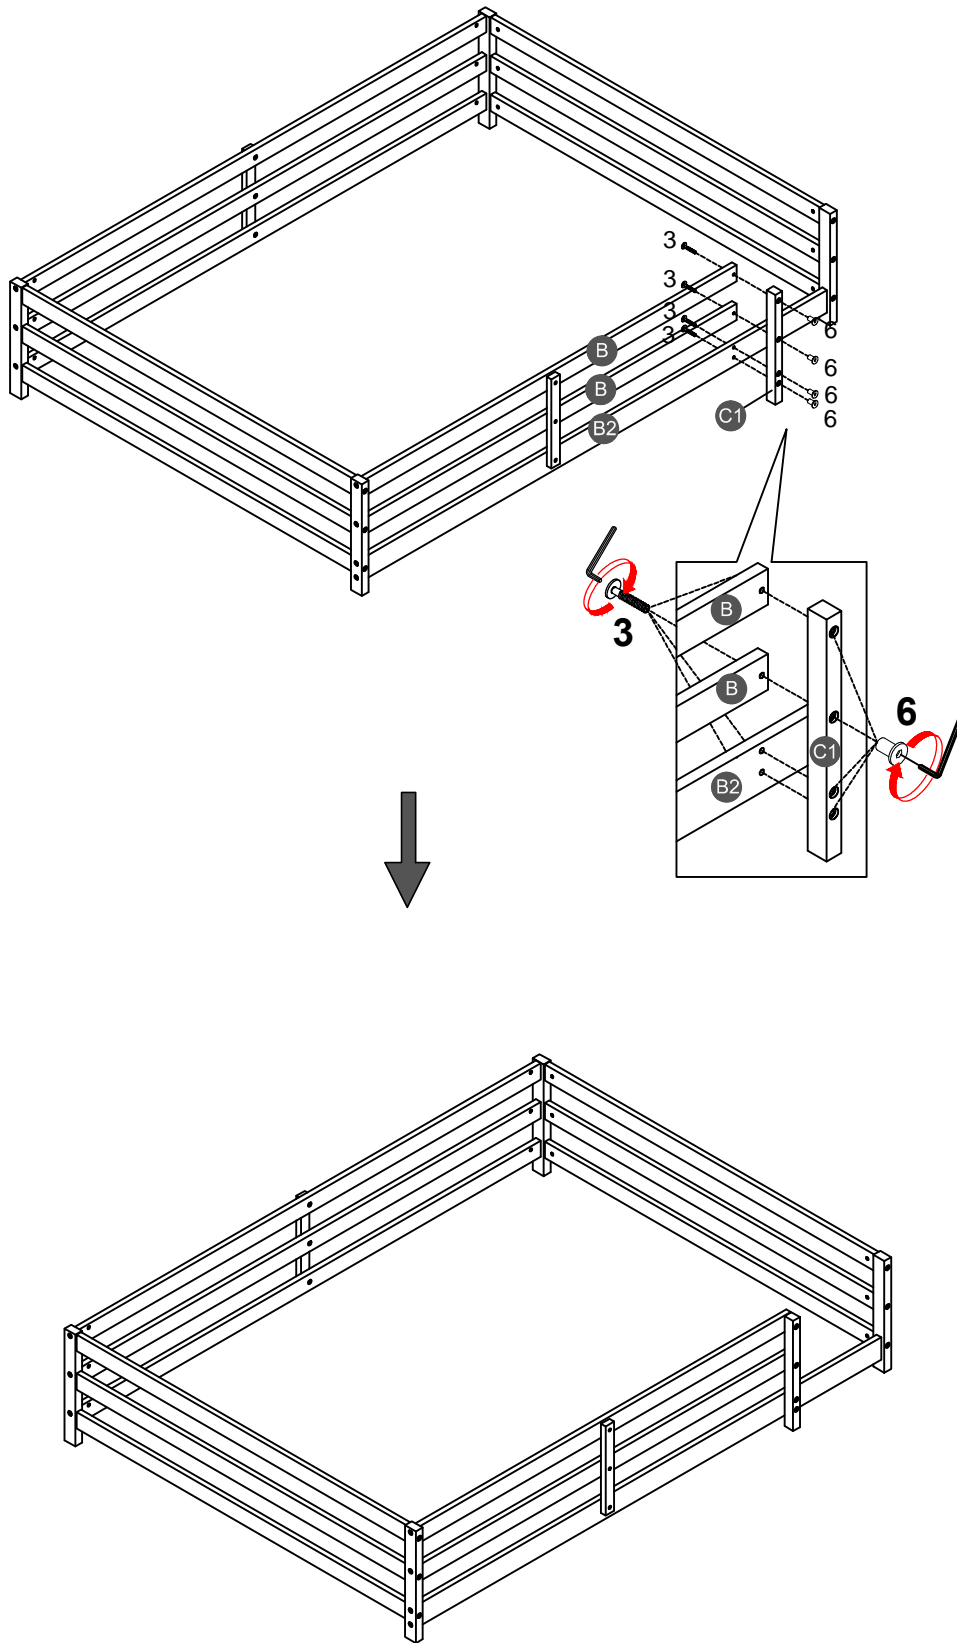

ASSEMBLY INSTRUCTIONS

FULL FLOOR BED

Detail View

Part List

<p>A</p>  <p>Leg (right front) - 1pc</p>	<p>A1</p>  <p>Leg (right back) - 1pc</p>	<p>A2</p>  <p>Leg (left back) - 1pc</p>
<p>A3</p>  <p>Leg (left front) - 1pc</p>	<p>A4</p>  <p>Horizontal bar - 6pcs</p>	<p>B</p>  <p>Short guard rail (front) - 2pcs</p>
<p>B1</p>  <p>Long guard rail (back) - 3pcs</p>	<p>B2</p>  <p>Side rail (Front) - 1pc</p>	<p>C</p>  <p>Vertical guard rail - 2pcs</p>
<p>C1</p>  <p>Vertical guard rail - 1pc</p>		

Hardware List

1  Ø8*30mm	2  (Ø15)1/4"*80mm	3  (Ø12)1/4"*40mm
Wood dowel (8pcs)	Hex-Head bolts (24pcs)	Hex-Head bolts (4pcs)
4  (Ø12)1/4"*30mm	5  1/4"*15 (9.5mm)	6  (Ø13)1/4"*14mm
Hex-Head bolts (6pcs)	Horizontal-Hole bolts(24pcs)	Connect bolt (10pcs)
7  (1/4")4.5*58mm Allen key (2pcs)		

ASSEMBLY TOOLS REQUIRED (NOT INCLUDED)

PLEASE BE CAREFUL DO NOT DAMAGE THE HOLE POSITION WHEN YOU USE POWER TOOLS !

STEP 3:

4		6	
3PCS		3PCS	

STEP 4:

1		2		4		
2PCS		2PCS		3PCS		
					5	
					2PCS	
					6	
					3PCS	

STEP 5:

3

4PCS

6

4PCS