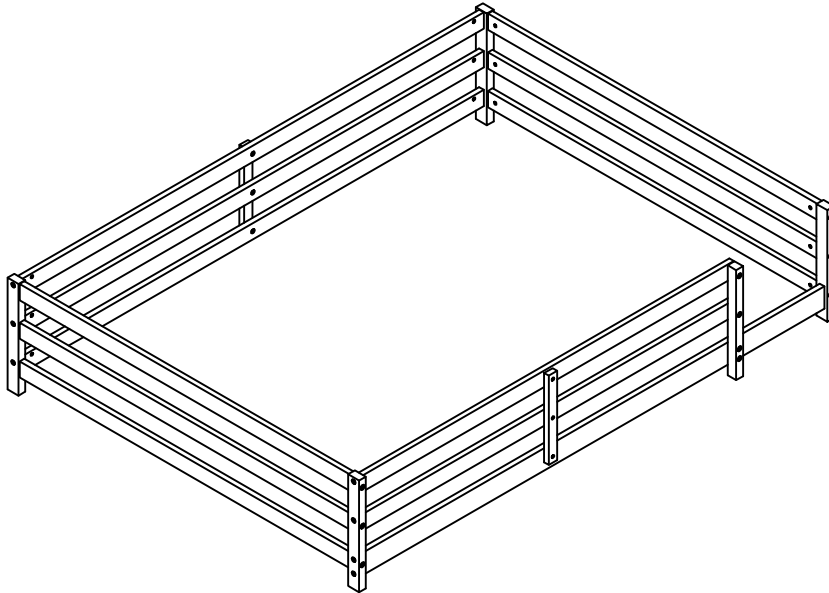

ASSEMBLY INSTRUCTIONS

FULL FLOOR BED

Detail View

Part List

<p>A</p>  <p>Leg (right front) - 1pc</p>	<p>A1</p>  <p>Leg (right back) - 1pc</p>	<p>A2</p>  <p>Leg (left back) - 1pc</p>
<p>A3</p>  <p>Leg (left front) - 1pc</p>	<p>A4</p>  <p>Horizontal bar - 6pcs</p>	<p>B</p>  <p>Short guard rail (front) - 2pcs</p>
<p>B1</p>  <p>Long guard rail (back) - 3pcs</p>	<p>B2</p>  <p>Side rail (Front) - 1pc</p>	<p>C</p>  <p>Vertical guard rail - 2pcs</p>
<p>C1</p>  <p>Vertical guard rail - 1pc</p>		

Hardware List

1  Ø8*30mm	2  (Ø15)1/4"*80mm	3  (Ø12)1/4"*40mm
Wood dowel (8pcs)	Hex-Head bolts (24pcs)	Hex-Head bolts (4pcs)
4  (Ø12)1/4"*30mm	5  1/4"*15 (9.5mm)	6  (Ø13)1/4"*14mm
Hex-Head bolts (6pcs)	Horizontal-Hole bolts(24pcs)	Connect bolt (10pcs)
7  (1/4")4.5*58mm Allen key (2pcs)		