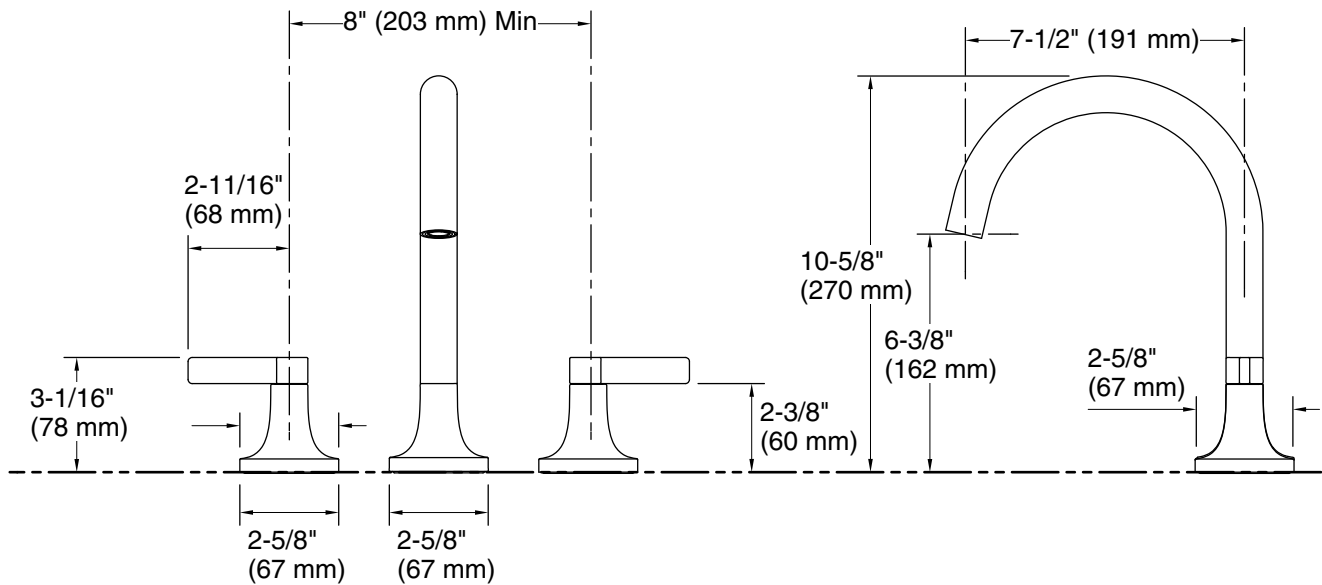

Features

- Two-handle bath faucet trim
- 7-1/2" (191 mm) gooseneck nondiverter spout with slip-fit connection

Material

- Premium material construction for durability and reliability
- KOHLER finishes resist corrosion and tarnishing

Color tiles intended for reference only.

Color	Code	Description
	CP	Polished Chrome
	BN	Vibrant® Brushed Nickel
	BL	Matte Black

Technical Information

All product dimensions are nominal.

Spout:

Spout reach: 7-1/2" (191 mm)