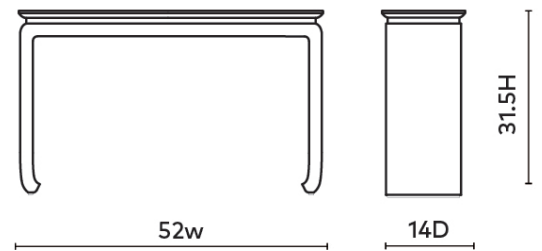

ELINA CONSOLE, NATURAL

ELI-400-6124

- 52w x 14d x 31.5h
- Lacquered Grasscloth
- Curved Feet In Lacquer

NATURAL

WHITE