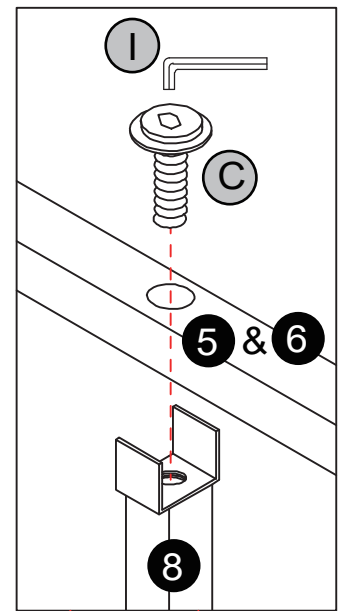

Fits a 6 inch thick mattress when attach screws to these holes

Fits a 4 inch thick mattress when attach screws to these holes

Step 2

	L-1 x 4		Gx1		Hx1		I x1
--	---------	--	-----	--	-----	--	------

Tips:
Must Keep the Brackets
Lay Toward the Ground

Step 3

	L-1 × 8		I × 1
--	---------	--	-------

Step 4

A-1x4

1 x 1

Step 5

	Fx2		Ex2
--	-----	--	-----

Step 6

	L-1x8		1x1
--	-------	--	-----

Tips:
Loose the Preinstalled
4 Screws for leg
Installation, and Then
Tighten Them Again

Step 7

	Ax2		Cx2		Ix1
---	-----	--	-----	--	-----

7-1

7-2

Step 8

	L-1 x 2		Cx2		lx1
--	---------	--	-----	--	-----

Unscrew the original screw

8-1

8-2 ↓

Tighten the original screw

8-3

Step 9

	Cx1		Jx2		Ix1
---	-----	--	-----	--	-----