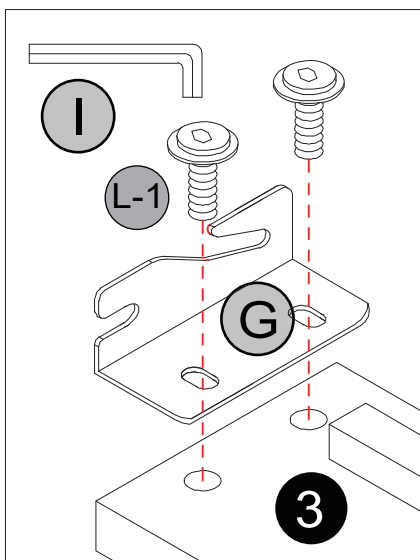

A	 Bolt M8 x 25	2	A-1	 Preinstalled on components Bolt M8 x 25	4
B	 Bolt M8 x 45	4	C	 Bolt M8 x 45	5
D	 Spacer	4	E	 Angle iron	2
F	 Foot	2	G	 Angle iron (Left)	1
H	 Angle iron (Right)	1	I	 Allen Key M5	1
J	 Screw M4 x 25	2	L-1	 Preinstalled on components Bolt M8 x 18	22

Step 1

	Bx4		Dx4		Ix1
--	-----	--	-----	--	-----

Fits a 12 inch thick mattress when attach screws to these holes

Fits a 10 inch thick mattress when attach screws to these holes

Fits a 8 inch thick mattress when attach screws to these holes

Fits a 6 inch thick mattress when attach screws to these holes

Fits a 4 inch thick mattress when attach screws to these holes

Step 2

	L-1 x 4		Gx1		Hx1		I x1
--	---------	--	-----	--	-----	--	------

Tips:
Must Keep the Brackets
Lay Toward the Ground

Step 3

	L-1 × 8		I × 1
--	---------	--	-------

Step 4

A-1x4

1 x 1

Step 5

	Fx2		Ex2
--	-----	--	-----

Step 6