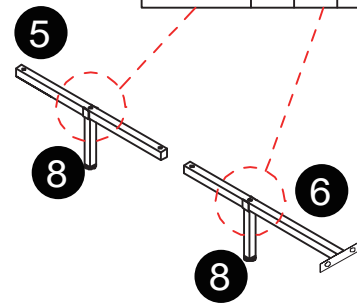

Fits a 6 inch thick mattress when attach screws to these holes

Fits a 4 inch thick mattress when attach screws to these holes

Step 2

	L-1 x 4		Gx1		Hx1		I x1
--	---------	--	-----	--	-----	--	------

Tips:
Must Keep the Brackets
Lay Toward the Ground

Step 3

	L-1 × 8		I × 1
--	---------	--	-------

Step 4

A-1x4

1 x 1

Step 5

	Fx2		Ex2
--	-----	--	-----

Step 6

	L-1x8		1x1
--	-------	--	-----

Tips:
Loose the Preinstalled
4 Screws for leg
Installation, and Then
Tighten Them Again

Step 7

	Ax2		Cx2		Ix1
---	-----	--	-----	--	-----

7-1

7-2

Step 8

	L-1 x 2		Cx2		lx1
--	---------	--	-----	--	-----

Unscrew the original screw

8-1

8-2 ↓

Tighten the original screw

8-3

Step 9

	Cx1		Jx2		Ix1
---	-----	--	-----	--	-----