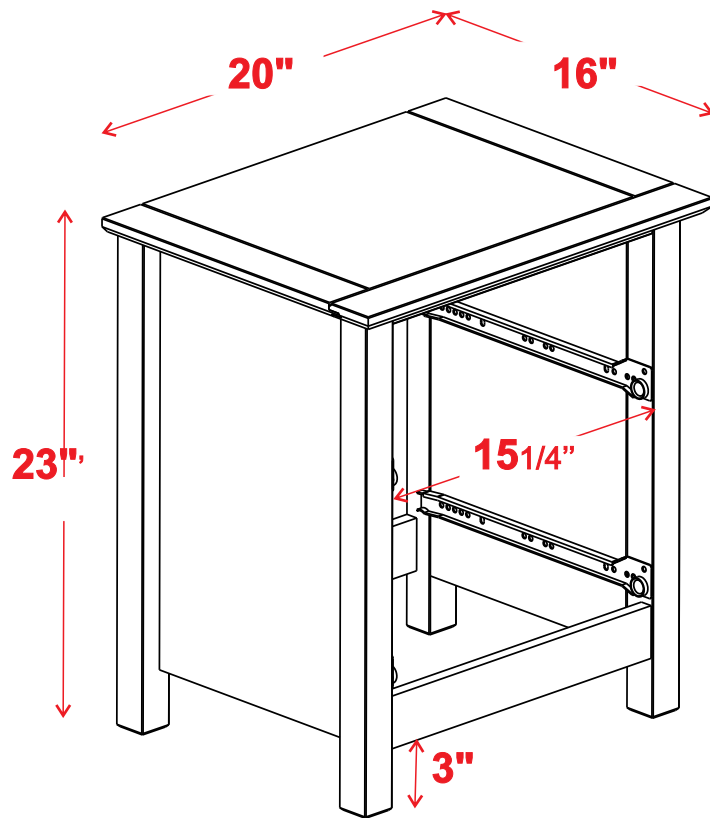

Product dimension sheet

Shaker 2 Drawer Nightstand

SH0401 / SH0402 / SH0404