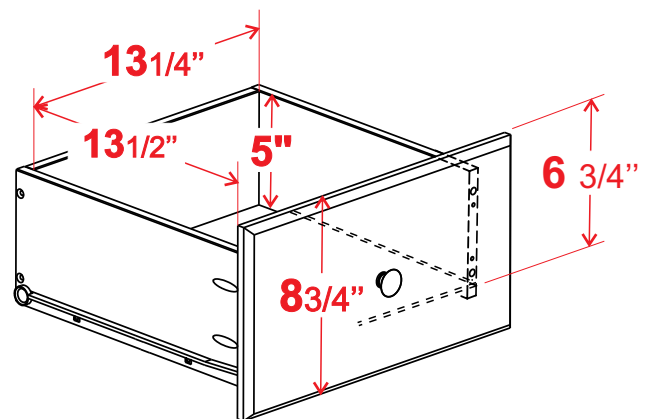

Product dimension sheet

Shaker 2 Drawer Nightstand

SH0401 / SH0402 / SH0404