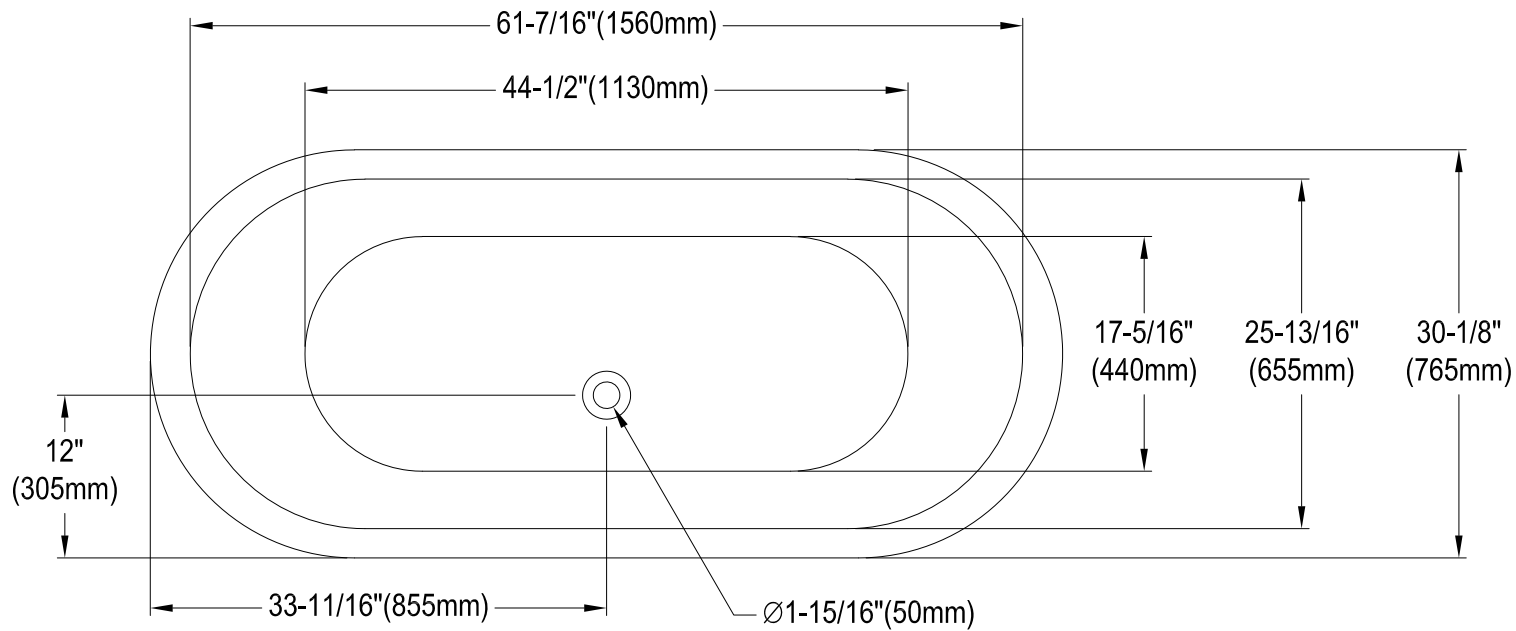

VCTNDS6731NL1,2,5,8,W

67" Cast Iron Bathtub

M10 x 20 (4 pcs)

Section A-A