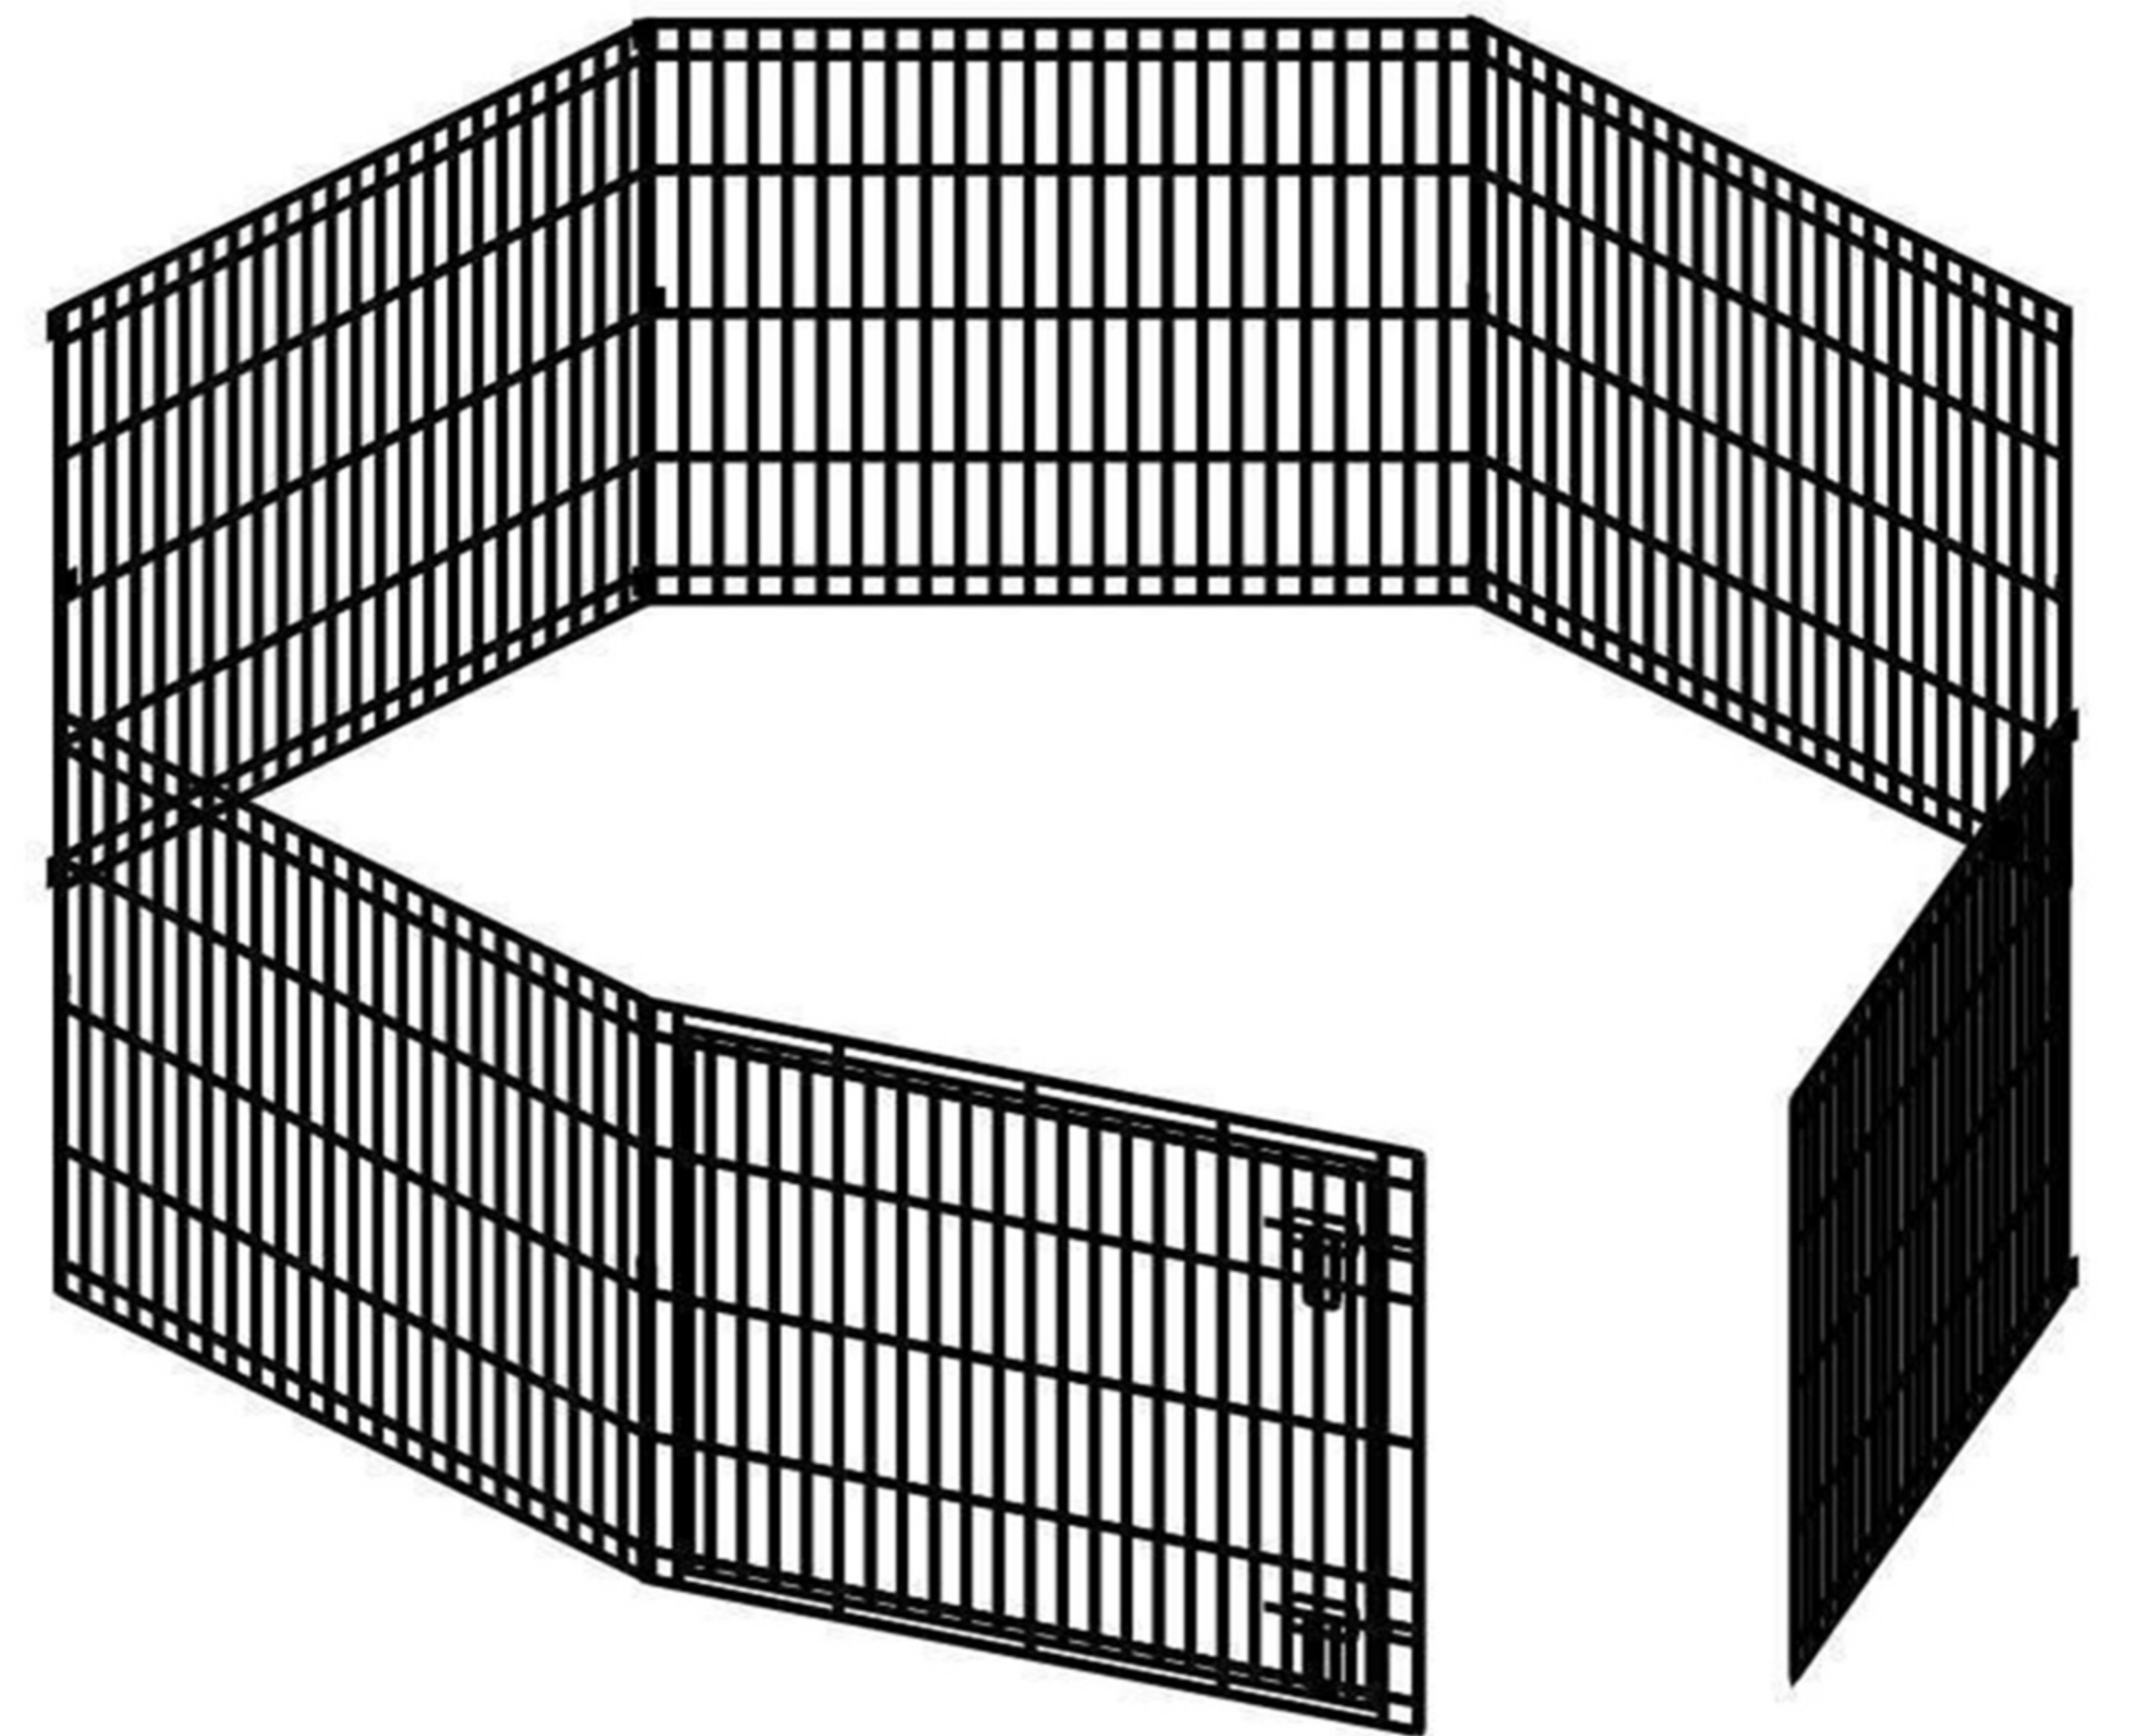

# Wire Pet Playpen

2 PCS

Pet playpen made of wire , 1 door , it has 5 size:  
S:61x61cmx8place , M:76x61cmx8place , L:91x61cmx8place ,  
XL:107x61cmx8place , XXL:122x61cmx8place  
It can folding to put in carton .

A

B

C