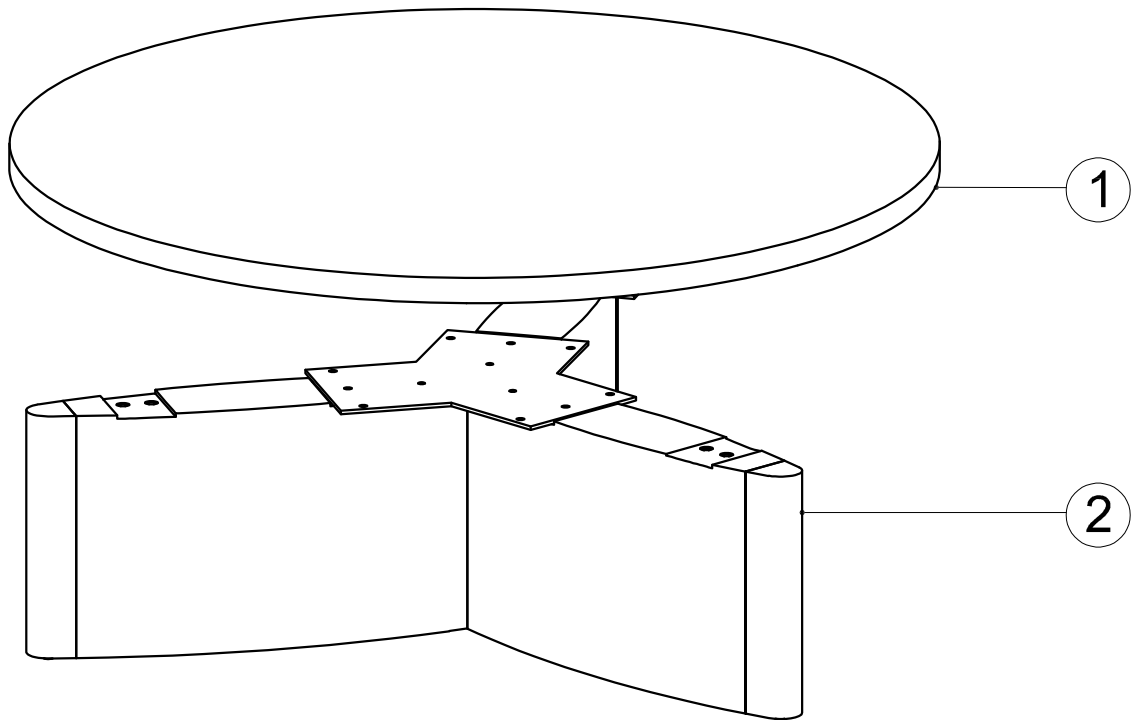

ASSEMBLY INSTRUCTION FOR

COFFEE TABLE

Hardware List

A		Bolt	6x20mm	18
B		Flat Washer	6x16mm	12
C		Spring Washer	6x16mm	12
D		Metal X Bracket	5x70x200mm	3
E		Allen Key	4mm	1

Step 1

Step 2