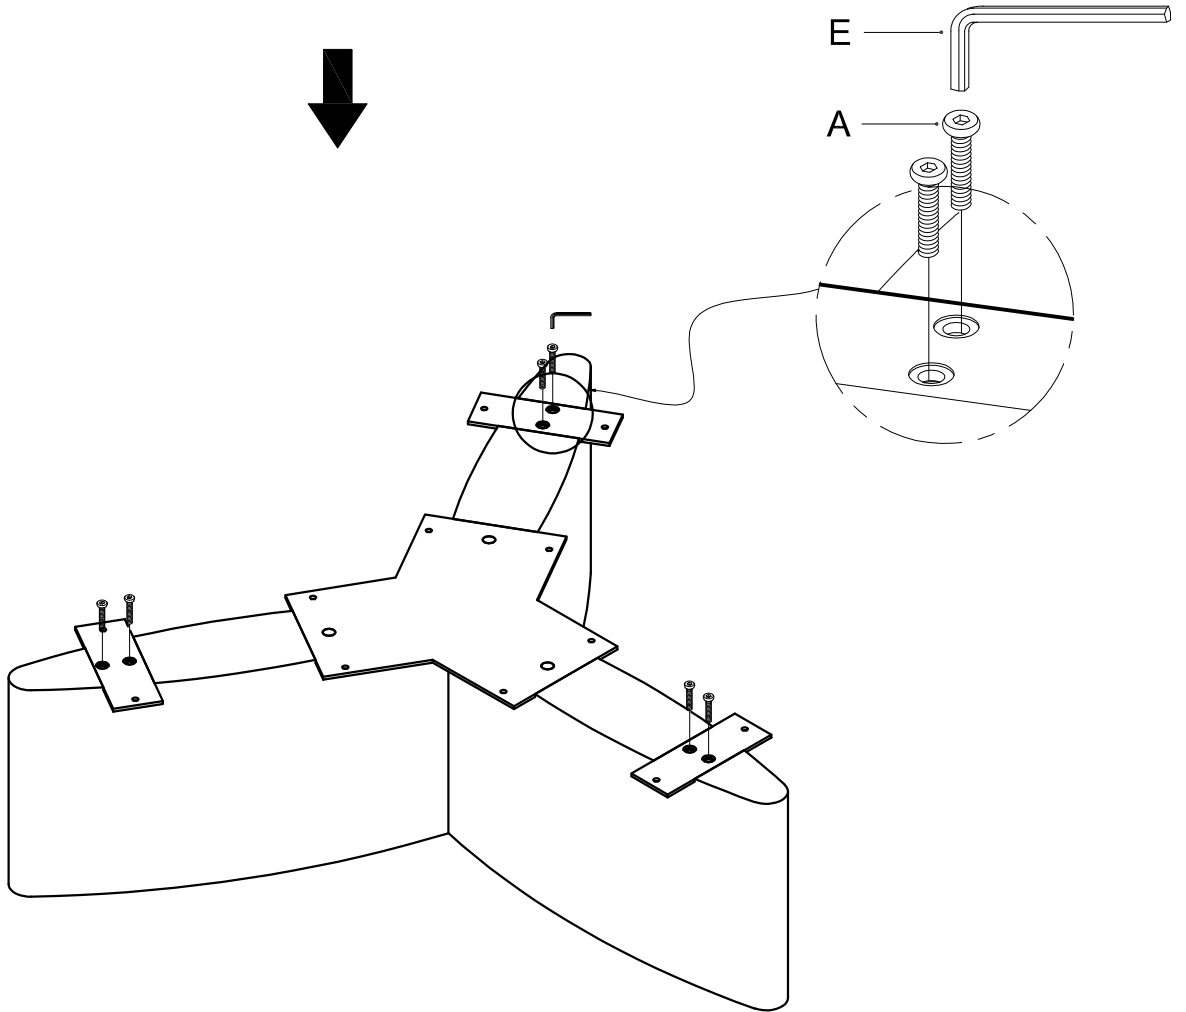

ASSEMBLY INSTRUCTION FOR

COFFEE TABLE

Hardware List

A		Bolt	6x20mm	18
B		Flat Washer	6x16mm	12
C		Spring Washer	6x16mm	12
D		Metal X Bracket	5x70x200mm	3
E		Allen Key	4mm	1

Step 1

Step 2