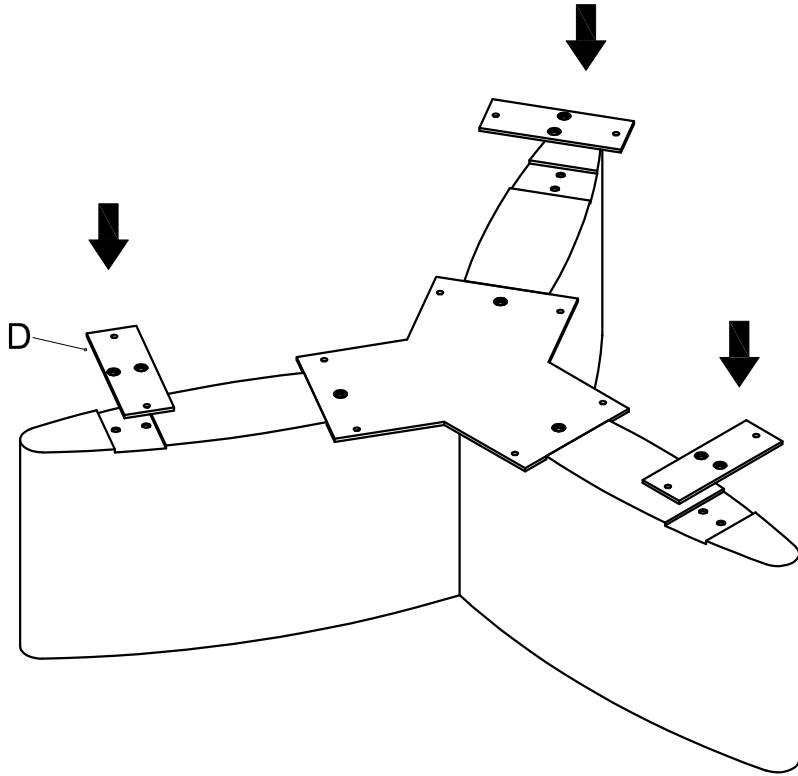

ASSEMBLY INSTRUCTION FOR

COFFEE TABLE

Hardware List

A		Bolt	6x20mm	18
B		Flat Washer	6x16mm	12
C		Spring Washer	6x16mm	12
D		Metal X Bracket	5x70x200mm	3
E		Allen Key	4mm	1

Step 1

Step 2