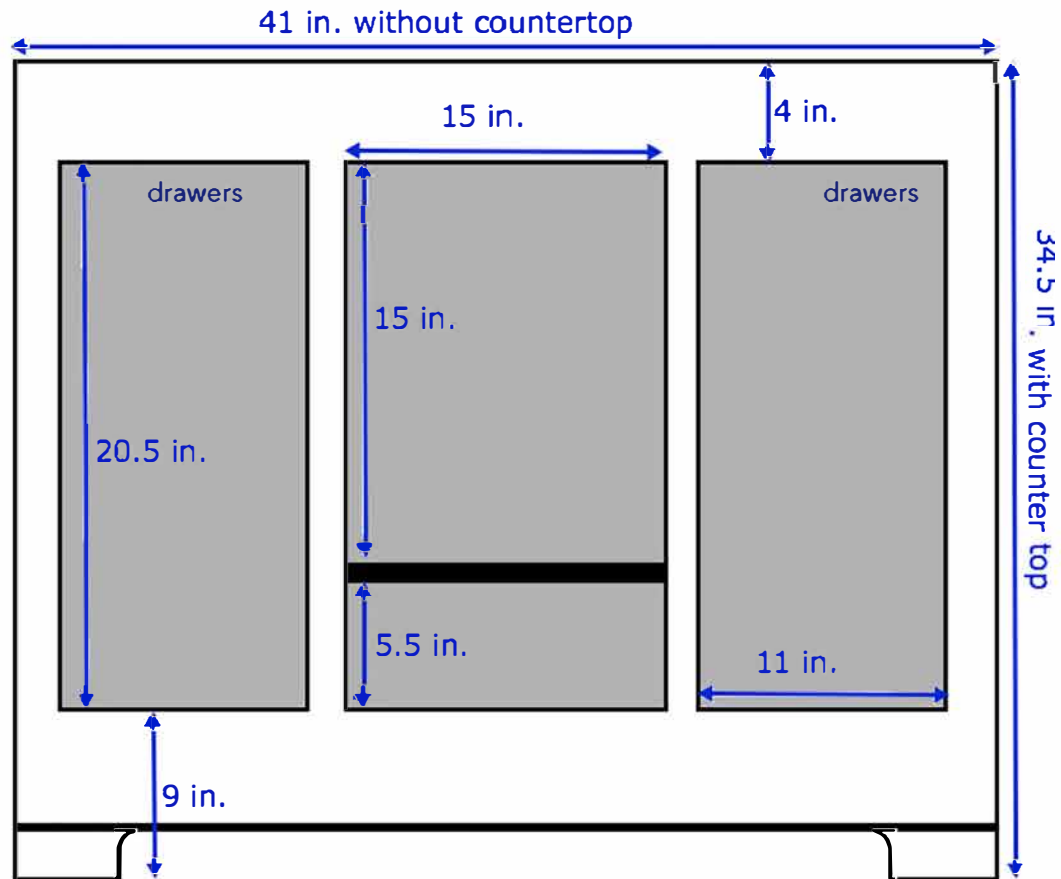

42-inch Vanity (Back View)

All measurements are approximate and rounded to the nearest quarter inch.
Please allow for a slight margin of error.