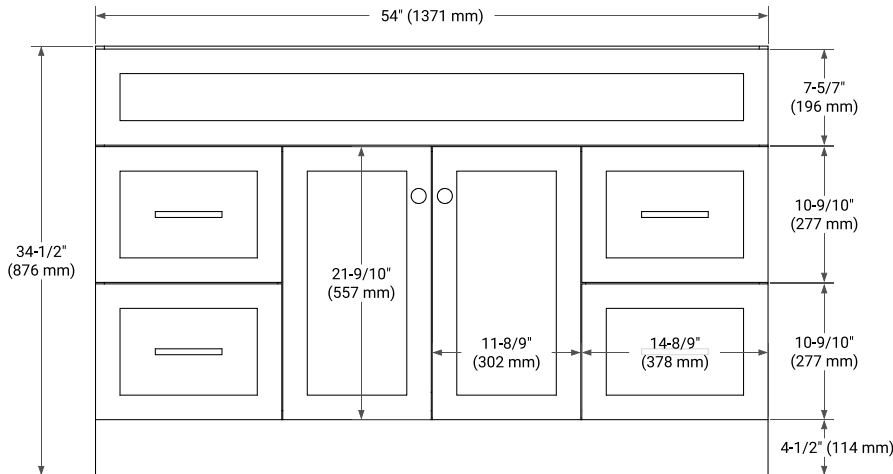

54" SINGLE SINK BASE CABINET

BASE CABINET DIMENSIONS

54" W x 21.5" D x 34.5" H

FEATURES

- Solid wood frame & plywood panels
- Dovetail drawers and joints
- Soft closing doors & drawers

HARDWARE FINISHES*

Brushed Nickel   Satin Brass   Matte Black   Polished Chrome

Hardware comes preinstalled with the illustrated option. Other finishes are available on our online store if you prefer a different one.

AVAILABLE COLORS

White   Grey   Midnight Blue   Black

FRONT VIEW

SIDE VIEW

PLAN VIEW