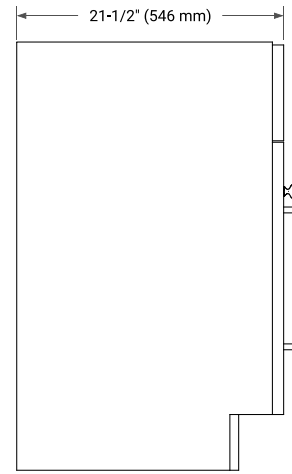

54" SINGLE SINK BASE CABINET

BASE CABINET DIMENSIONS

54" W x 21.5" D x 34.5" H

FEATURES

- Solid wood frame & plywood panels
- Dovetail drawers and joints
- Soft closing doors & drawers

HARDWARE FINISHES*

Brushed Nickel Satin Brass Matte Black Polished Chrome

PLAN VIEW

55" SINGLE RECTANGLE SINK COUNTERTOP WITH 1.5 IN. THICKNESS

OVERALL DIMENSIONS

55" W x 22" D x 1.5" H

COUNTERTOP OPTIONS

Carrara Marble

White Quartz

FEATURES

- Solid countertop with mitered edges & seams
- Undermount white rectangular sink
- Pre-drilled for 8" widespread faucet

INCLUDED

- Countertop
- Matching Backsplash
- Rectangle Sink

COUNTERTOP PLAN VIEW

EDGE SIDE VIEW

THREE DIMENSIONAL COUNTERTOP VIEW