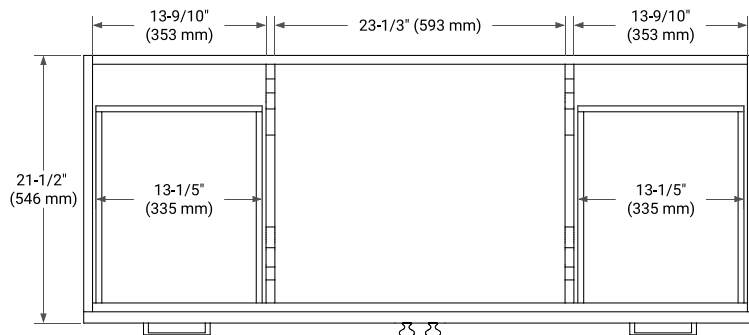

54" SINGLE SINK BASE CABINET

BASE CABINET DIMENSIONS

54" W x 21.5" D x 34.5" H

FEATURES

- Solid wood frame & plywood panels
- Dovetail drawers and joints
- Soft closing doors & drawers

HARDWARE FINISHES*

Brushed Nickel Satin Brass Matte Black Polished Chrome

PLAN VIEW

55" SINGLE RECTANGLE SINK COUNTERTOP WITH 1.5 IN. THICKNESS

OVERALL DIMENSIONS

55" W x 22" D x 1.5" H

COUNTERTOP OPTIONS

Carrara Marble

White Quartz

FEATURES

- Solid countertop with mitered edges & seams
- Undermount white rectangular sink
- Pre-drilled for 8" widespread faucet

INCLUDED

- Countertop
- Matching Backsplash
- Rectangle Sink

COUNTERTOP PLAN VIEW

EDGE SIDE VIEW

THREE DIMENSIONAL COUNTERTOP VIEW