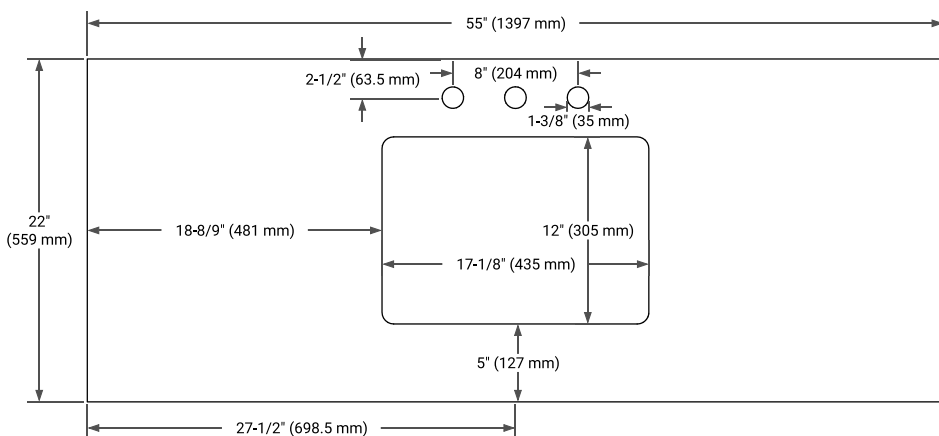

PLAN VIEW

55" SINGLE RECTANGLE SINK COUNTERTOP WITH 1.5 IN. THICKNESS

OVERALL DIMENSIONS

55" W x 22" D x 1.5" H

COUNTERTOP OPTIONS

Carrara Marble

White Quartz

FEATURES

- Solid countertop with mitered edges & seams
- Undermount white rectangular sink
- Pre-drilled for 8" widespread faucet

INCLUDED

- Countertop
- Matching Backsplash
- Rectangle Sink

COUNTERTOP PLAN VIEW

EDGE SIDE VIEW

THREE DIMENSIONAL COUNTERTOP VIEW