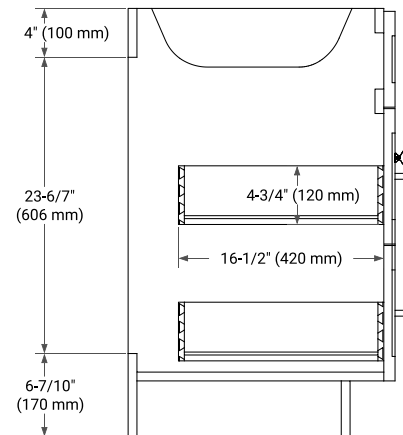

54" SINGLE SINK BASE CABINET

BASE CABINET DIMENSIONS

54" W x 21.5" D x 34.5" H

FEATURES

- Solid wood frame & plywood panels
- Dovetail drawers and joints
- Soft closing doors & drawers

HARDWARE FINISHES*

Brushed Nickel Satin Brass Matte Black Polished Chrome

PLAN VIEW

55" SINGLE RECTANGLE SINK COUNTERTOP WITH 1.5 IN. THICKNESS

OVERALL DIMENSIONS

55" W x 22" D x 1.5" H

COUNTERTOP OPTIONS

Carrara Marble

White Quartz

FEATURES

- Solid countertop with mitered edges & seams
- Undermount white rectangular sink
- Pre-drilled for 8" widespread faucet

INCLUDED

- Countertop
- Matching Backsplash
- Rectangle Sink

COUNTERTOP PLAN VIEW

EDGE SIDE VIEW

THREE DIMENSIONAL COUNTERTOP VIEW