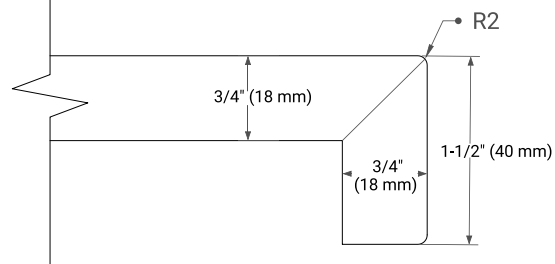

PLAN VIEW

55" SINGLE RECTANGLE SINK COUNTERTOP WITH 1.5 IN. THICKNESS

OVERALL DIMENSIONS

55" W x 22" D x 1.5" H

COUNTERTOP OPTIONS

Carrara Marble

White Quartz

FEATURES

- Solid countertop with mitered edges & seams
- Undermount white rectangular sink
- Pre-drilled for 8" widespread faucet

INCLUDED

- Countertop
- Matching Backsplash
- Rectangle Sink

COUNTERTOP PLAN VIEW

EDGE SIDE VIEW

THREE DIMENSIONAL COUNTERTOP VIEW