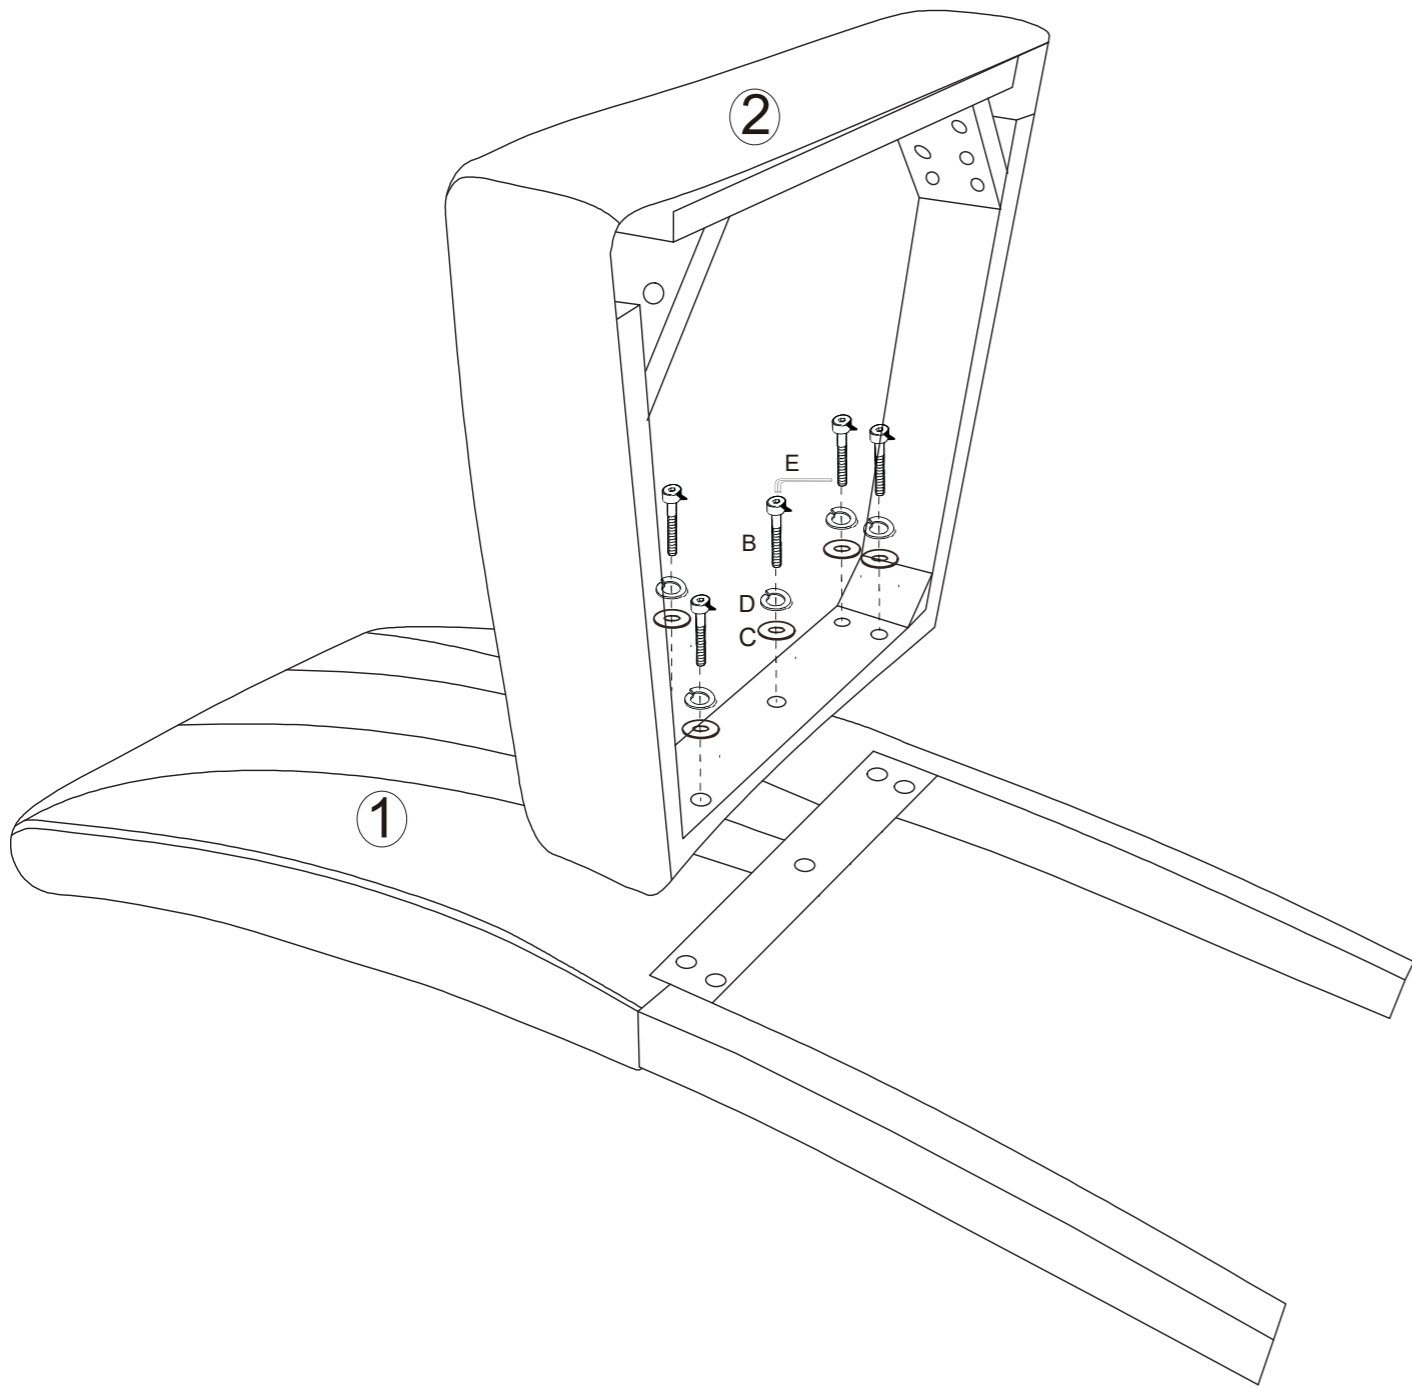

Chair

Dimension: 49.5*57*94cm

Tips!

Check all the components & screws before assembly. **Do not install in case part is miss-ing,contact us to get.**

Return Policy

We believe you will absolutely love your new item. But if for some reason you want to return, please contact us directly before you decide to return your product.

The item must be returned within 30 days of delivery for a full refund. The item must be returned in good condition, in original box, with all original proof of purchase, parts and accessories.

Item Description: Chair
Dimension: 49.5*57*94cm

Step 4

Step 3

Components

1	 38X8X49-95cm	1pcs	2	 49.5X42X10cm	1pcs
3	 4X4X43cm	2pcs	4		1pcs

Screws&Toos

A	 M8X75mm	4pcs	B	 M8X60mm	5pcs
C		9pcs	D		9pcs
E		1pcs	F		2pcs

Step 1

	BX5
	DX5
	CX5
	EX1

Step 2

	AX4
	DX4
	CX4
	EX1