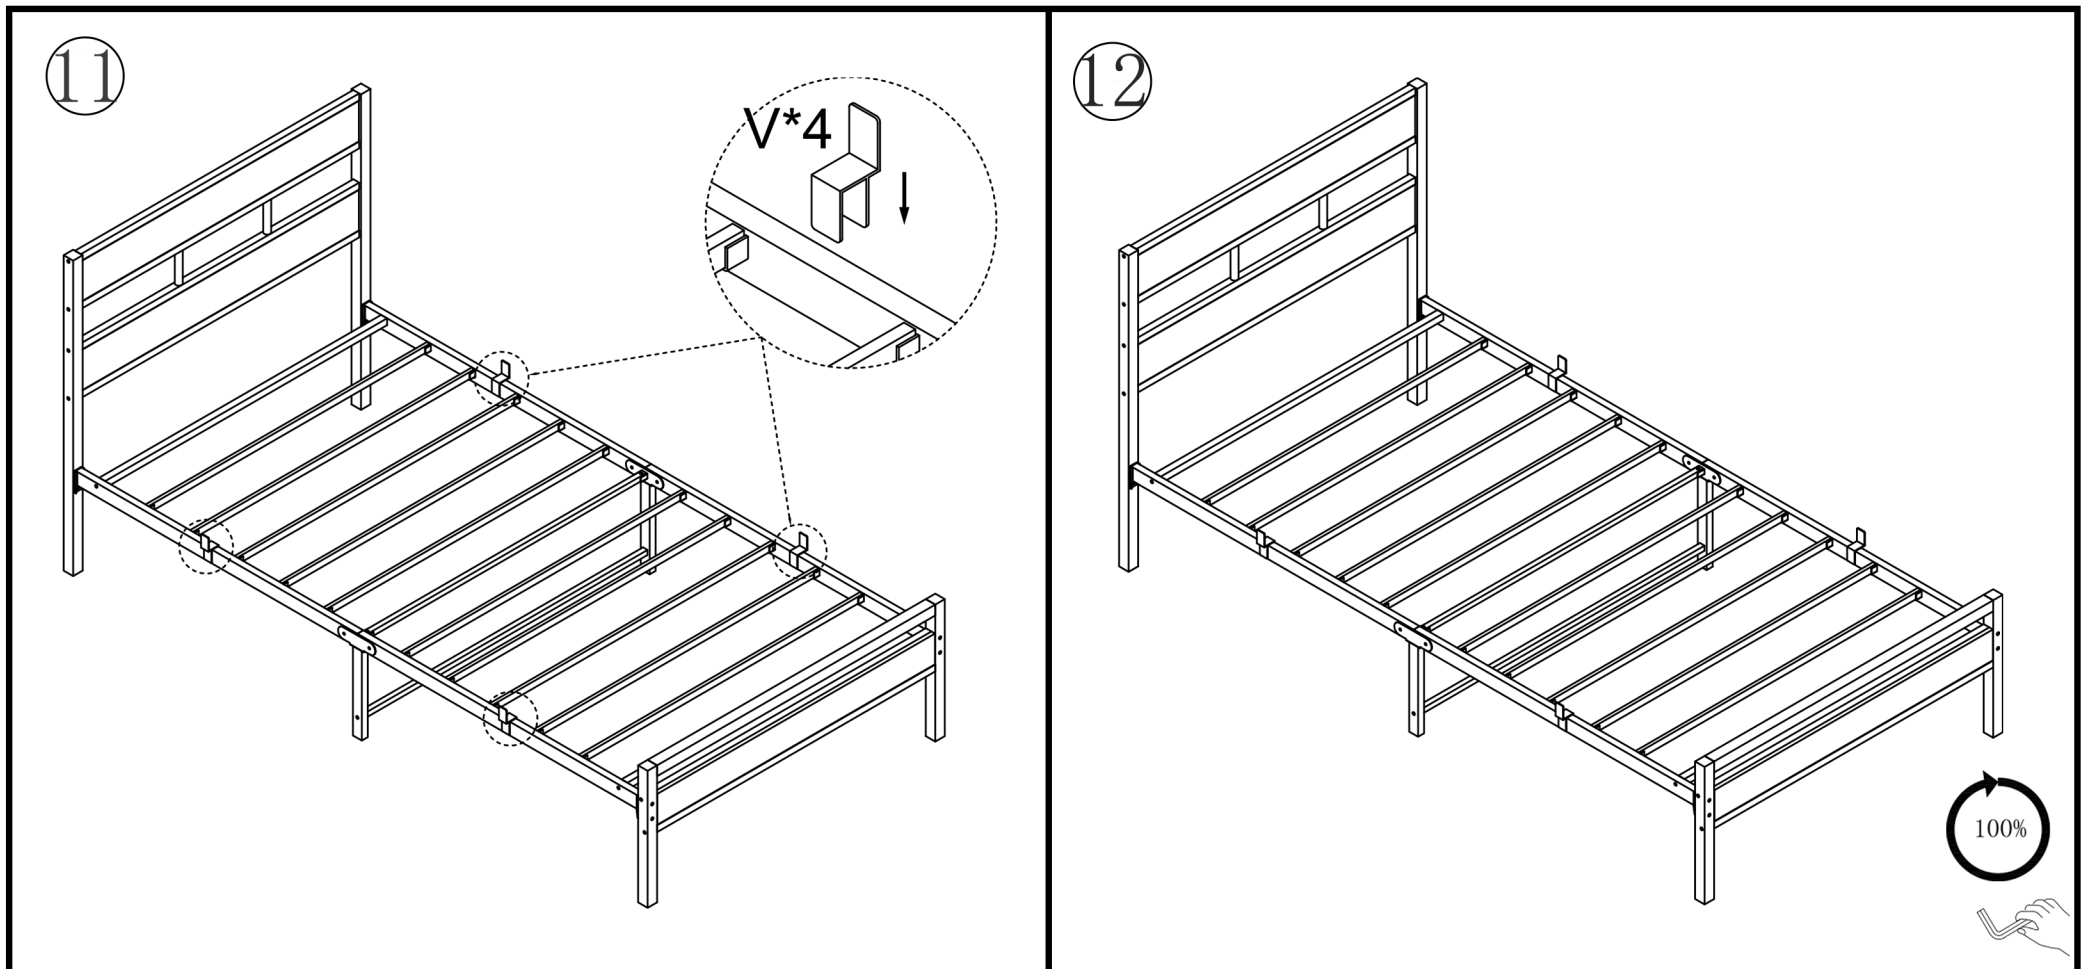

7

NOTE: PLEASE DO NOT TIGHTEN THE BOLTS UNTIL ALL FIXED

IMPORTANT: Please completely tighten all the bolts and nuts.

If you have any questions, pls contact us via "Contact Seller" in your order profile.