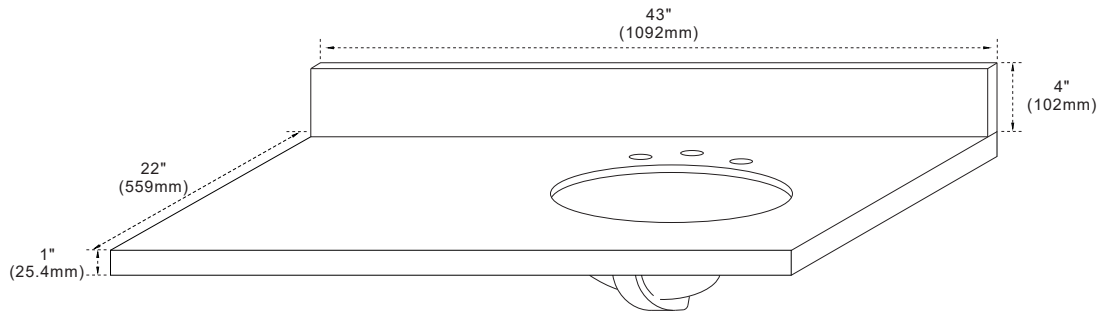

### Features

- Genuine Quartz
- Single 15.6" oval under mount sink cutout
- 8" wide spread faucet holes
- Matching 4" height backsplash available for purchase (**sold separately, not included**)
- Solid 1" counter top thickness
- Sink location: Right

### SIDE VIEW

**NOTE: SINK STYLE, SHAPE, FAUCET HOLES, CUTOUT ON TOP, VANITY MAY VARY FROM THE PICTURE ABOVE. INSTRUCTIONAL PURPOSE ONLY.**