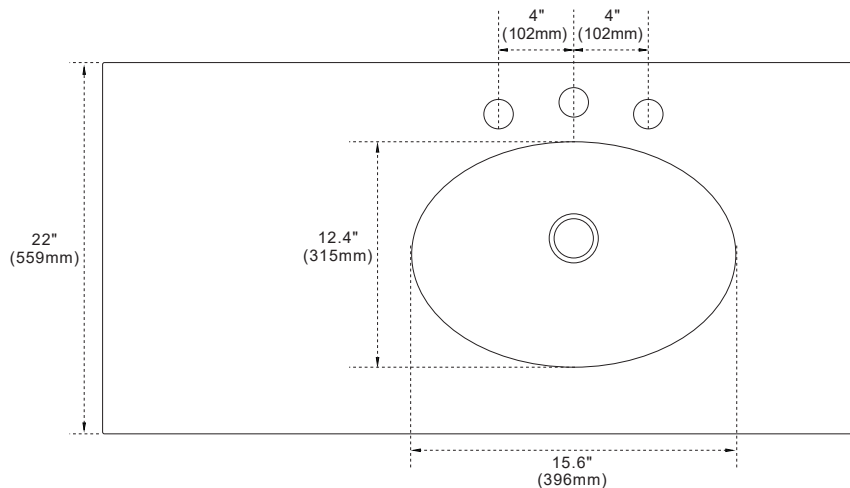

### Features

- Genuine Quartz
- Single 15.6" oval under mount sink cutout
- 8" wide spread faucet holes
- Matching 4" height backsplash available for purchase (**sold separately, not included**)
- Solid 1" counter top thickness
- Sink location: Right

### SIDE VIEW

**NOTE: SINK STYLE, SHAPE, FAUCET HOLES, CUTOUT ON TOP, VANITY MAY VARY FROM THE PICTURE ABOVE. INSTRUCTIONAL PURPOSE ONLY.**