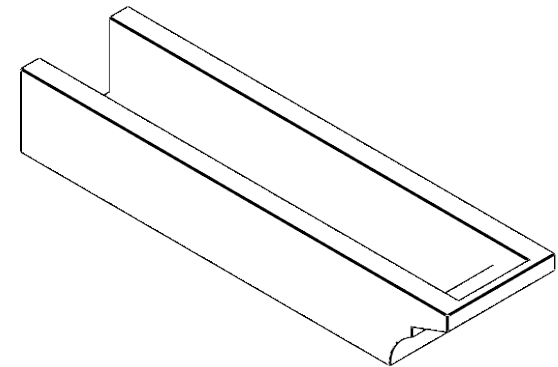

ITEM NUMBER: RFTURO060X04000X24000X004MON00RCPR

6"W X 4"H X 24"L TIMBERTHANE ROUGH CEDAR MONTEREY FAUX WOOD OPEN RAFTER TAIL, 4" L END, PRIMED TAN

SIDE PROFILE

FRONT PROFILE

ISOMETRIC

GENERATED DATE : 03/02/2023

EKENA MILLWORK
2300 WEST MAIN ST.
CLARKSVILLE, TX 75426
TOLL FREE: 866-607-0453
WWW.EKENAMILLWORK.COM

NOTES

1. INSTALLATION TO BE COMPLETED IN ACCORDANCE WITH MANUFACTURER'S SPECIFICATIONS.
2. DRAWING MAY NOT BE TO SCALE
3. THIS DRAWING IS INTENDED FOR DESIGN AND PLANNING PURPOSES ONLY.
4. ALL INFORMATION CONTAINED HEREIN WAS CURRENT AT THE TIME OF DEVELOPMENT BUT MUST BE REVIEWED AND APPROVED BY THE PRODUCT MANUFACTURER TO BE CONSIDERED ACCURATE.
5. TIMBERTHANE ARCHITECTURAL PRODUCTS ARE MADE FROM HIGH DENSITY URETHANE AND COME FACTORY PRIMED