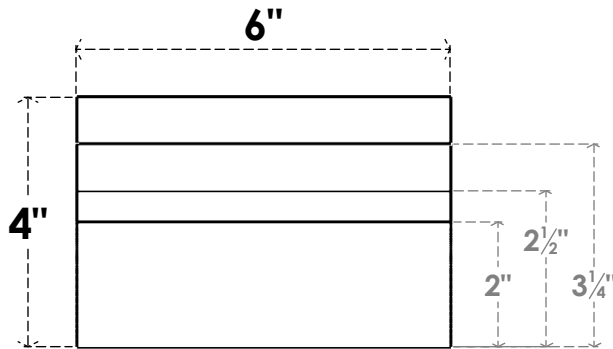

ITEM NUMBER: RFTURO060X04000X24000X004MON00RCPR

6"W X 4"H X 24"L TIMBERTHANE ROUGH CEDAR MONTEREY FAUX WOOD OPEN RAFTER TAIL, 4" L END, PRIMED TAN

SIDE PROFILE

FRONT PROFILE

ISOMETRIC

GENERATED DATE : 03/02/2023