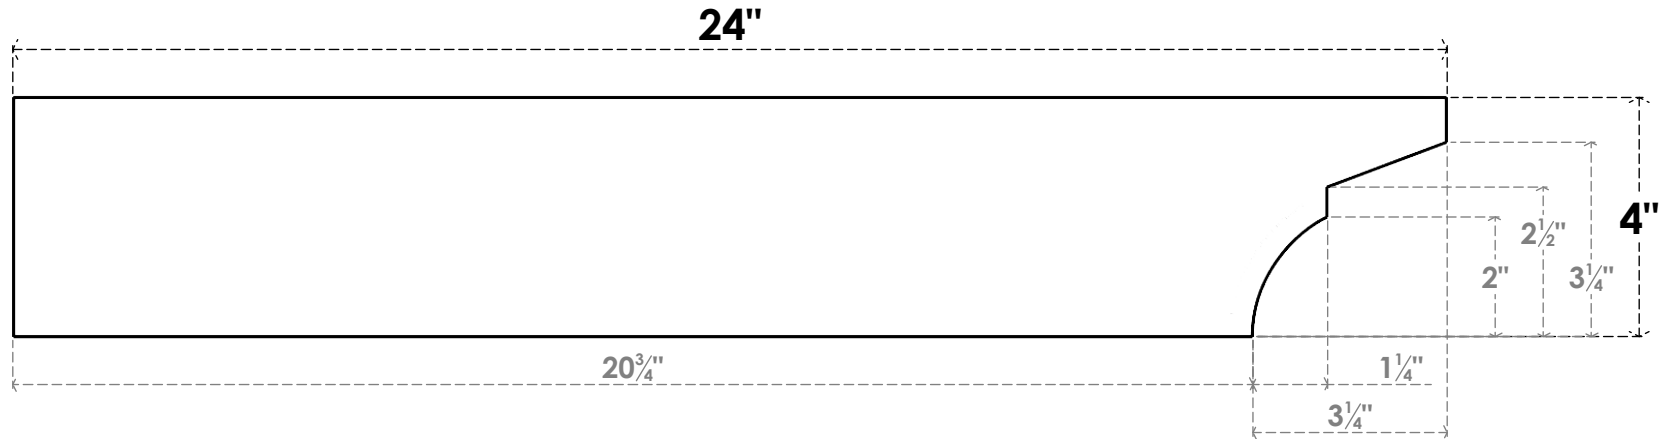

ITEM NUMBER: RFTURO060X04000X24000X004MON00RCPR

6"W X 4"H X 24"L TIMBERTHANE ROUGH CEDAR MONTEREY FAUX WOOD OPEN RAFTER TAIL, 4" L END, PRIMED TAN

SIDE PROFILE

FRONT PROFILE

ISOMETRIC

GENERATED DATE : 03/02/2023