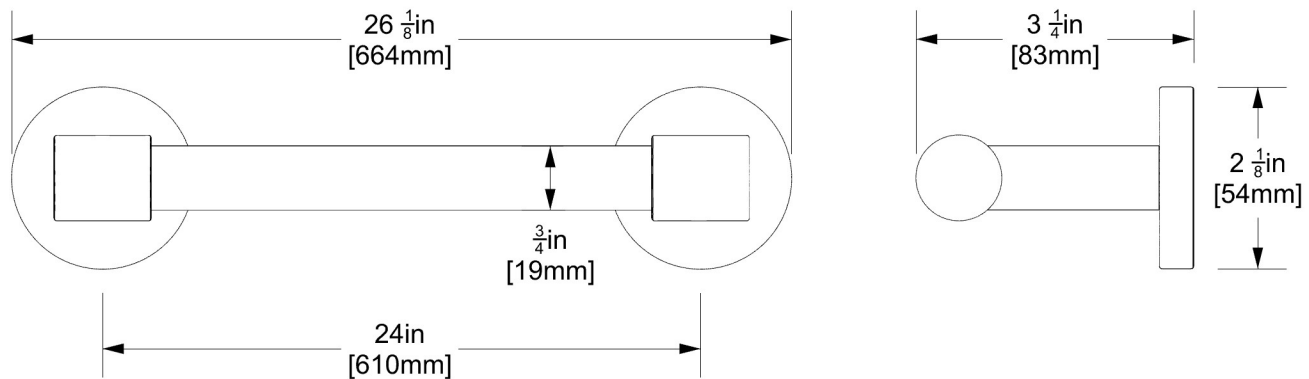

DIMENSIONS

Backed by our lifetime warranty, you can trust our products to always exceed your expectations and live up to their name.

1550 Factor Ave. San Leandro, CA 94577
Phone #: 800.227.5640
Email: cs@gatcoinc.com