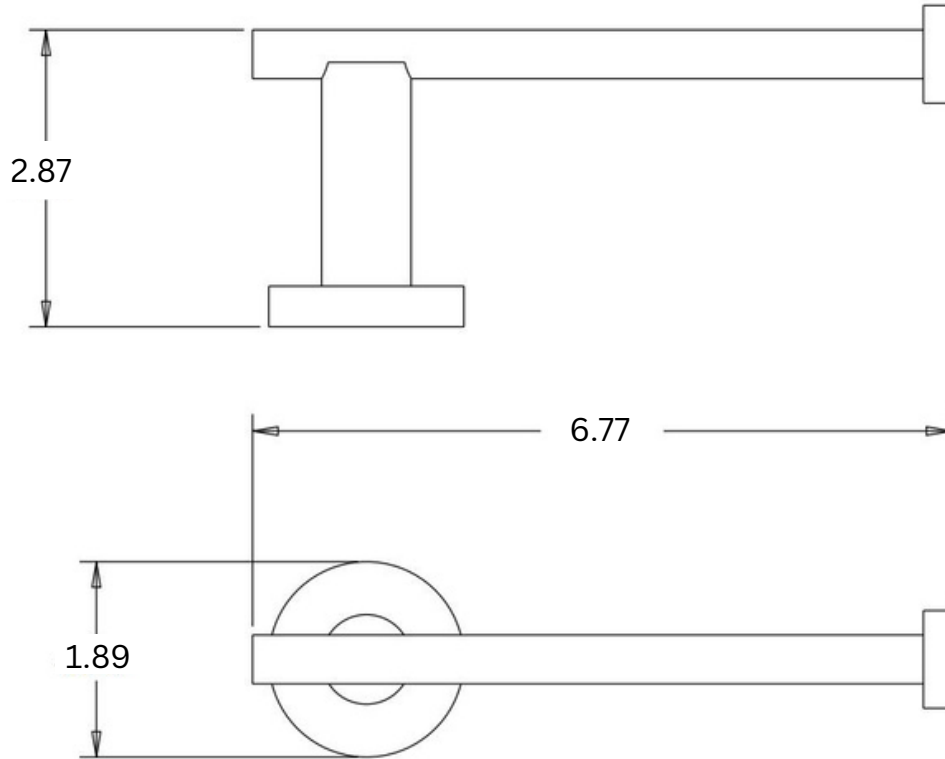

Install these products according to the installation manual

Caution: Risk of personal injury

Do not install these products in any area where they are likely to be used inadvertently as a grab bar or support bar. These products are not designed or intended for use as a grab bar or support bar

Dimensions

(Measurements in inches)

Toilet Paper Holder

Extended Post Toilet Paper Holder (VE27X3)