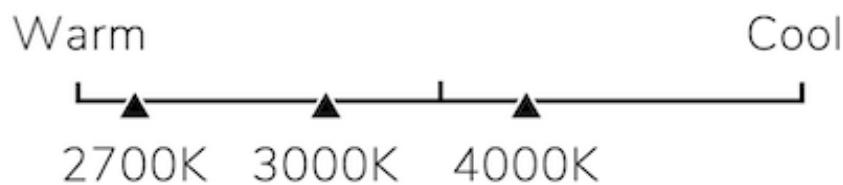

Lighting Specifications

Brightness 165 lumens

Estimated Yearly Energy Cost \$ 0.48

Based on 3 hrs/day
11c/kWh Cost depends
on rates and use

Life in Years 22.8 Years

Based on 3 hrs/day

Color Appearance

Energy Used 3 watts