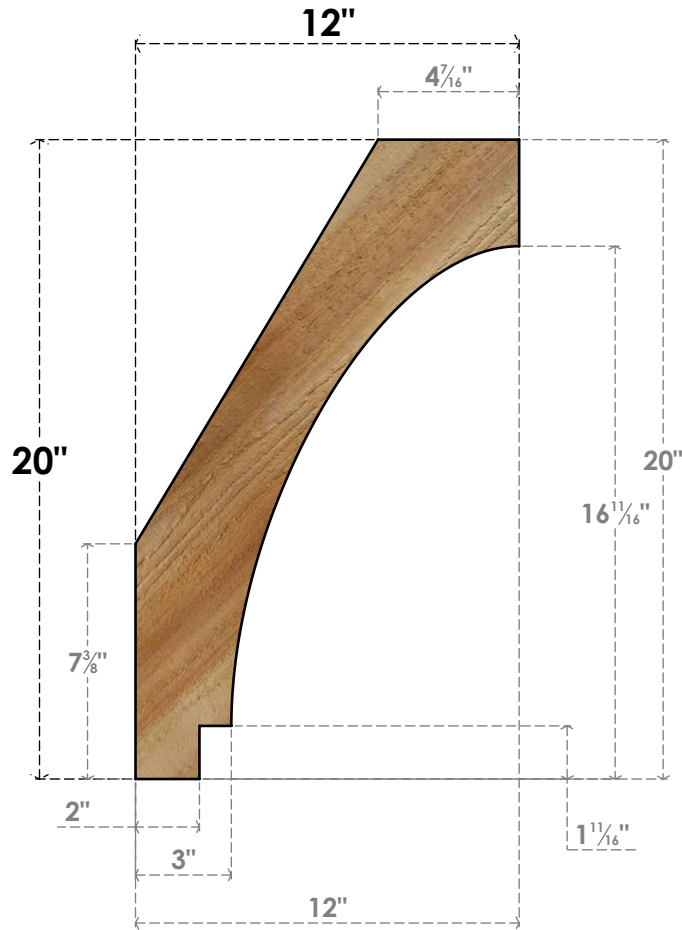

BRC04X12X20IMP00RWR

4"W X 12"D X 20"H IMPERIAL ROUGH SAWN BRACE, WESTERN RED CEDAR

SIDE

FRONT

EKENA MILLWORK
 2300 WEST MAIN ST.
 CLARKSVILLE, TX 75426
 TOLL FREE: 866-607-0453
 WWW.EKENAMILLWORK.COM

NOTES