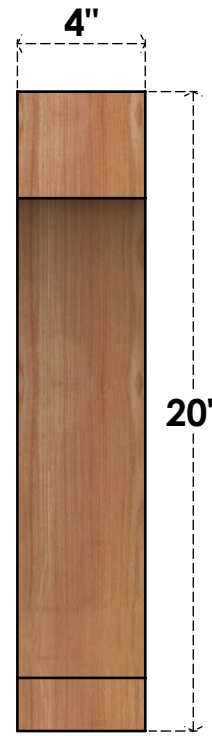

BRC04X12X20IMP00RWR

4"W X 12"D X 20"H IMPERIAL ROUGH SAWN BRACE, WESTERN RED CEDAR

SIDE

FRONT

EKENA MILLWORK
 2300 WEST MAIN ST.
 CLARKSVILLE, TX 75426
 TOLL FREE: 866-607-0453
 WWW.EKENAMILLWORK.COM

NOTES

1. INSTALLATION TO BE COMPLETED IN ACCORDANCE WITH MANUFACTURER'S SPECIFICATIONS.
2. DRAWING MAY NOT BE TO SCALE
3. THIS DRAWING IS INTENDED FOR DESIGN AND PLANNING PURPOSES ONLY.
4. ALL INFORMATION CONTAINED HEREIN WAS CURRENT AT THE TIME OF DEVELOPMENT BUT MUST BE REVIEWED AND APPROVED BY THE PRODUCT MANUFACTURER TO BE CONSIDERED ACCURATE.
5. PRODUCTS ARE NOT KILN DRIED. THIS ITEM IS UNIQUE AND WILL CONTAIN THE NATURAL VARIATIONS THAT THE WOOD SPECIES OFFERS. THIS MAY RESULT IN VARIATIONS UP TO 1/4"