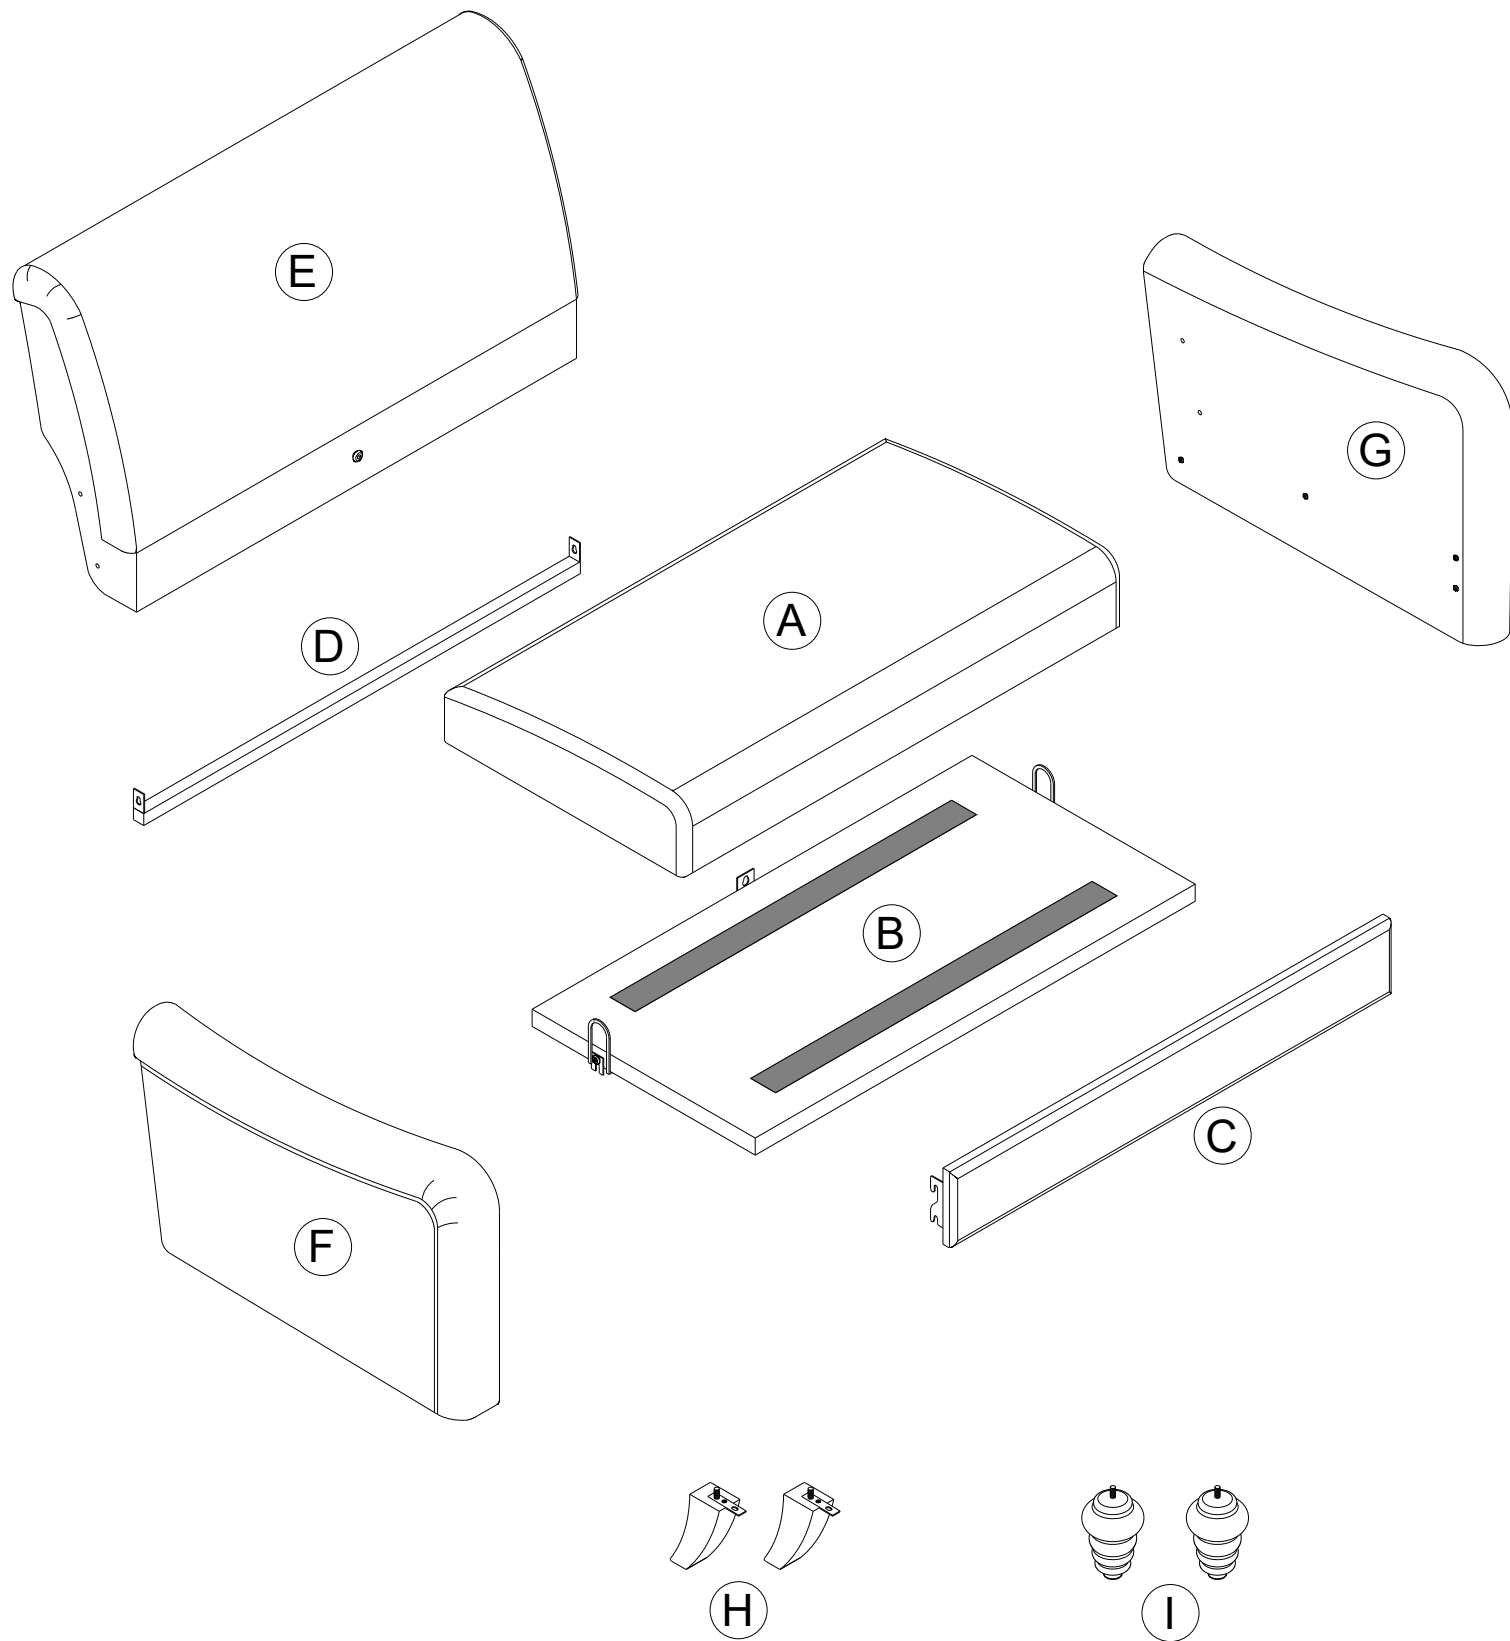

Exploded Diagram

PARTS LIST

<p>A x 1</p>  <p>Seat Cushion</p>	<p>B x 1</p>  <p>Seat Frame</p>	<p>C x 1</p>  <p>Front Cross Panel</p>
<p>D x 1</p>  <p>Back Rail</p>	<p>E x 1</p>  <p>Backrest</p>	<p>F x 1</p>  <p>Left Arm</p>
<p>G x 1</p>  <p>Right Arm</p>	<p>H x 2</p>  <p>Back Leg</p>	<p>I x 2</p>  <p>Front Leg</p>

Be sure to check all packing material carefully for small parts, which may have come loose inside the carton during shipment.

HARDWARE LIST

1	x 2	2	x 4	3	x 4	4	x 4
							
Bolt M6*20mm		Bolt M8*50mm		Flat Washer 22mm		Spring Washer	
5	x 2	6	x 4	7	x 4	8	x 1
							
Flat Washer 19mm		Nut		Plastic Washer		Allen Key	
9	x 1	10	x 1				
							
Allen Key 4mm		Allen Key 5mm					

SPARE LIST

1	x 1	2	x1	3	x 1	4	x 1
							
Bolt M6*20mm		Bolt M8*50mm		Flat Washer		Spring washer	
5	x 1	6	x 1	7	x 1		
							
Flat Washer		Nut		Plastic Washer			

Be sure to check all packing material carefully for small parts, which may have come loose inside the carton during shipment.