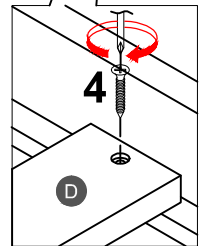

# Part List

<b>A</b>  Horizontal bar HB/FB - 2pcs	<b>B</b>  Side rail (Left front/Right back) - 2pcs	<b>C</b>  Side rail (Right front/Left back) - 2pcs
<b>D</b>  Slat - 1Set = 10pcs	<b>E</b>  Lower support slat - 3pcs	<b>F</b>  Leg support - 12pcs

# Hardware List

<b>1</b>  (Ø12)1/4"*60mm Hex-Head bolts (4pcs)	<b>2</b>  1/4"*15 (9.5mm) Horizontal-Hole bolts(4pcs)	<b>3</b>  (Ø12)1/4"*50mm Hex-Head bolts (12pcs)
<b>4</b>  Ø4*30mm Wood screws (50pcs)	<b>5</b>  (1/4")4.5*58mm Allen key (1pc)	<b>6</b>  Ø3.5*15mm Wood screws (49pcs)
<b>7</b>  40*18*18*2mm Metal bracket (8pcs)	<b>8</b>  L3000mm Adapter and wire strip (1pc)	<b>9</b>  L5000mm Led light (1pc)
<b>10</b>  22*10*6mm Clamp plastic (1pc)	<b>11</b>  18*20*20*1.5mm Metal bracket (4pcs)	<b>12</b>  100*80*1.5 mm Metal bracket (2pcs)

## ASSEMBLY TOOLS REQUIRED ( NOT INCLUDED )

PLEASE BE CAREFUL DO NOT DAMAGE THE HOLE POSITION WHEN YOU USE POWER TOOLS !

**STEP 1:**

**STEP 2:**

<b>6</b>	
	<b>12PCS</b>
<b>12</b>	
	<b>2PCS</b>

**STEP 3:**

**STEP 4:**

## STEP 5:

4

50PCS

69mm

Note: Do not lock the screws of the bed slats to the outermost edge of the bed slats, you need to leave a certain space at the edges, otherwise it will cause the board to break.  
Do not lock the bed slats on the edge of the wood, please hold firmly before screwing , hold it in place with one hand, then lock the screw.