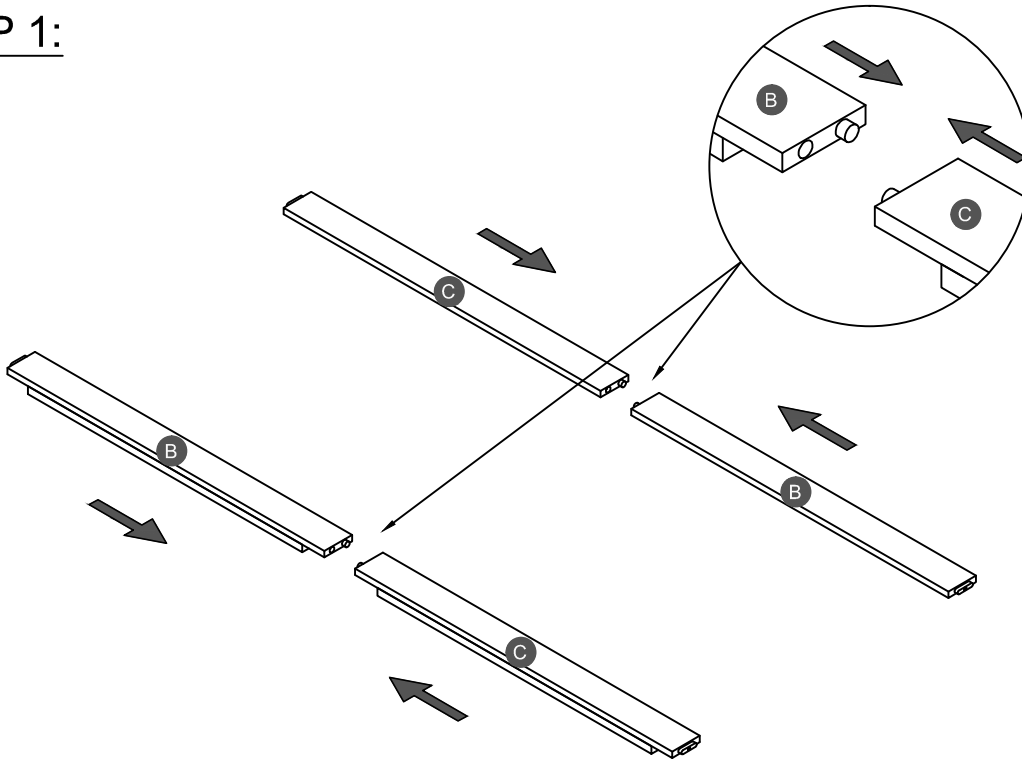

# Part List

<b>A</b>  Horizontal bar HB/FB - 2pcs	<b>B</b>  Side rail (Left front/Right back) - 2pcs	<b>C</b>  Side rail (Right front/Left back) - 2pcs
<b>D</b>  Slat - 1Set = 10pcs	<b>E</b>  Lower support slat - 3pcs	<b>F</b>  Leg support - 12pcs

# Hardware List

<b>1</b>  (Ø12)1/4"*60mm Hex-Head bolts (4pcs)	<b>2</b>  1/4"*15 (9.5mm) Horizontal-Hole bolts(4pcs)	<b>3</b>  (Ø12)1/4"*50mm Hex-Head bolts (12pcs)
<b>4</b>  Ø4*30mm Wood screws (50pcs)	<b>5</b>  (1/4")4.5*58mm Allen key (1pc)	<b>6</b>  Ø3.5*15mm Wood screws (49pcs)
<b>7</b>  40*18*18*2mm Metal bracket (8pcs)	<b>8</b>  L3000mm Adapter and wire strip (1pc)	<b>9</b>  L5000mm Led light (1pc)
<b>10</b>  22*10*6mm Clamp plastic (1pc)	<b>11</b>  18*20*20*1.5mm Metal bracket (4pcs)	<b>12</b>  100*80*1.5 mm Metal bracket (2pcs)

## ASSEMBLY TOOLS REQUIRED ( NOT INCLUDED )

PLEASE BE CAREFUL DO NOT DAMAGE THE HOLE POSITION WHEN YOU USE POWER TOOLS !

**STEP 1:**

**STEP 2:**

<b>6</b>	
	<b>12PCS</b>
<b>12</b>	
	<b>2PCS</b>

**STEP 3:**

**STEP 4:**