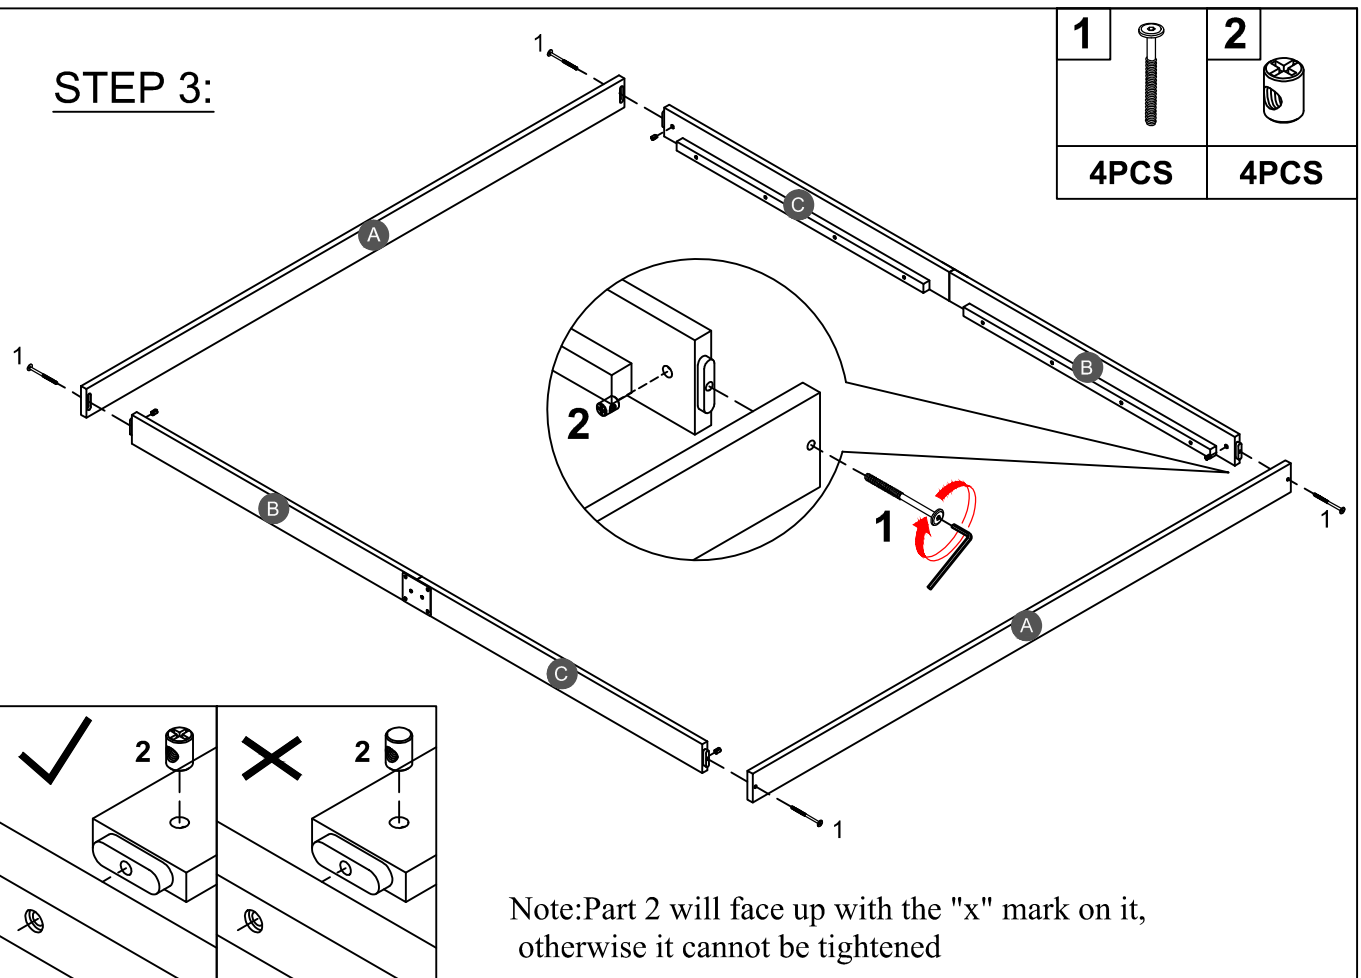

# Hardware List

<b>1</b>  (Ø12)1/4"*60mm Hex-Head bolts (4pcs)	<b>2</b>  1/4"*15 (9.5mm) Horizontal-Hole bolts(4pcs)	<b>3</b>  (Ø12)1/4"*50mm Hex-Head bolts (12pcs)
<b>4</b>  Ø4*30mm Wood screws (50pcs)	<b>5</b>  (1/4")4.5*58mm Allen key (1pc)	<b>6</b>  Ø3.5*15mm Wood screws (49pcs)
<b>7</b>  40*18*18*2mm Metal bracket (8pcs)	<b>8</b>  L3000mm Adapter and wire strip (1pc)	<b>9</b>  L5000mm Led light (1pc)
<b>10</b>  22*10*6mm Clamp plastic (1pc)	<b>11</b>  18*20*20*1.5mm Metal bracket (4pcs)	<b>12</b>  100*80*1.5 mm Metal bracket (2pcs)

## ASSEMBLY TOOLS REQUIRED ( NOT INCLUDED )

PLEASE BE CAREFUL DO NOT DAMAGE THE HOLE POSITION WHEN YOU USE POWER TOOLS !

**STEP 1:**

**STEP 2:**

<b>6</b>	
	<b>12PCS</b>
<b>12</b>	
	<b>2PCS</b>

**STEP 3:**

**STEP 4:**

## STEP 5:

4

50PCS

69mm

Note: Do not lock the screws of the bed slats to the outermost edge of the bed slats, you need to leave a certain space at the edges, otherwise it will cause the board to break.  
Do not lock the bed slats on the edge of the wood, please hold firmly before screwing , hold it in place with one hand, then lock the screw.