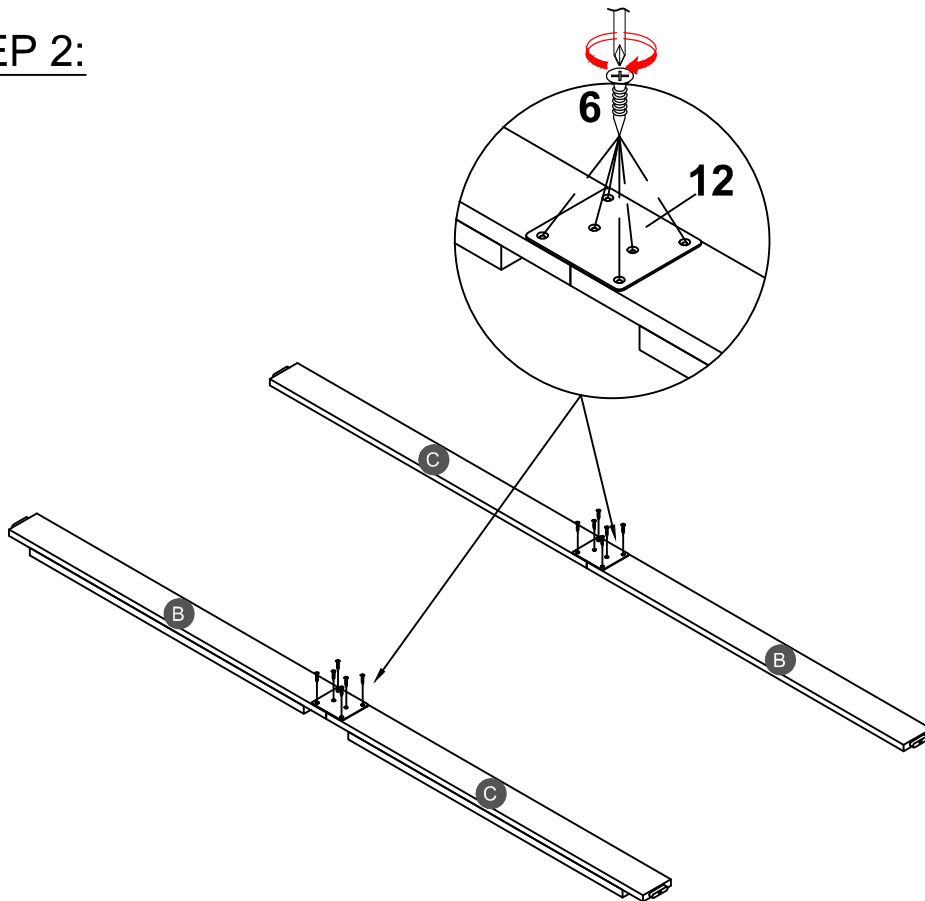

# Part List

<b>A</b>  Horizontal bar HB/FB - 2pcs	<b>B</b>  Side rail (Left front/Right back) - 2pcs	<b>C</b>  Side rail (Right front/Left back) - 2pcs
<b>D</b>  Slat - 1Set = 10pcs	<b>E</b>  Lower support slat - 3pcs	<b>F</b>  Leg support - 12pcs

# Hardware List

<b>1</b>  (Ø12)1/4"*60mm Hex-Head bolts (4pcs)	<b>2</b>  1/4"*15 (9.5mm) Horizontal-Hole bolts(4pcs)	<b>3</b>  (Ø12)1/4"*50mm Hex-Head bolts (12pcs)
<b>4</b>  Ø4*30mm Wood screws (50pcs)	<b>5</b>  (1/4")4.5*58mm Allen key (1pc)	<b>6</b>  Ø3.5*15mm Wood screws (49pcs)
<b>7</b>  40*18*18*2mm Metal bracket (8pcs)	<b>8</b>  L3000mm Adapter and wire strip (1pc)	<b>9</b>  L5000mm Led light (1pc)
<b>10</b>  22*10*6mm Clamp plastic (1pc)	<b>11</b>  18*20*20*1.5mm Metal bracket (4pcs)	<b>12</b>  100*80*1.5 mm Metal bracket (2pcs)

## ASSEMBLY TOOLS REQUIRED ( NOT INCLUDED )

PLEASE BE CAREFUL DO NOT DAMAGE THE HOLE POSITION WHEN YOU USE POWER TOOLS !

**STEP 1:**

**STEP 2:**

<b>6</b>	
	<b>12PCS</b>
<b>12</b>	
	<b>2PCS</b>

**STEP 3:**

**STEP 4:**

## STEP 5:

4

50PCS

69mm

Note: Do not lock the screws of the bed slats to the outermost edge of the bed slats, you need to leave a certain space at the edges, otherwise it will cause the board to break.  
Do not lock the bed slats on the edge of the wood, please hold firmly before screwing , hold it in place with one hand, then lock the screw.