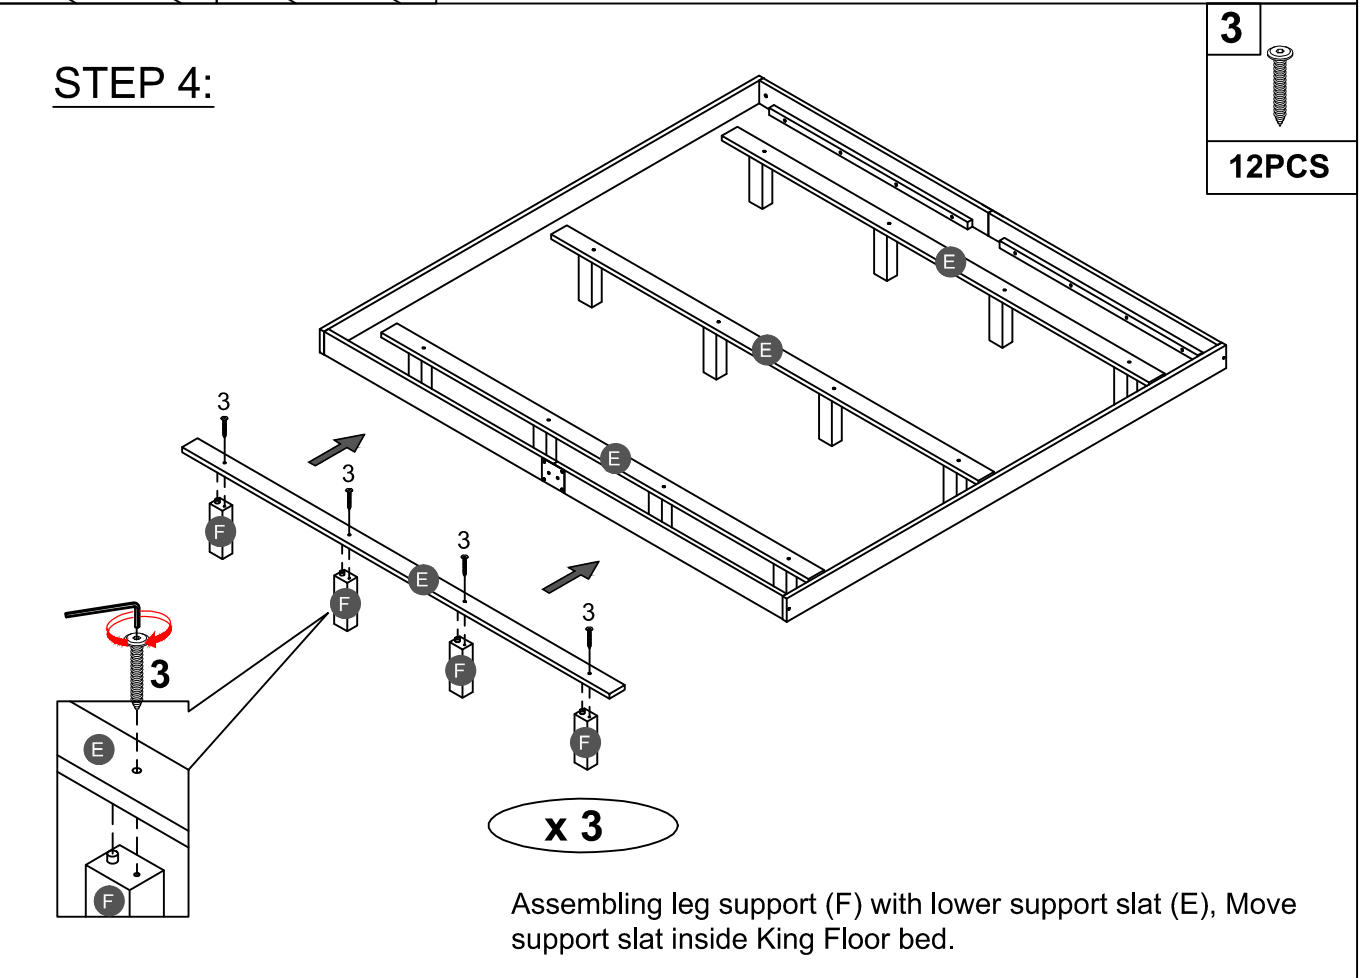

# Part List

<b>A</b>  Horizontal bar HB/FB - 2pcs	<b>B</b>  Side rail (Left front/Right back) - 2pcs	<b>C</b>  Side rail (Right front/Left back) - 2pcs
<b>D</b>  Slat - 1Set = 10pcs	<b>E</b>  Lower support slat - 3pcs	<b>F</b>  Leg support - 12pcs

# Hardware List

<b>1</b>  (Ø12)1/4"*60mm Hex-Head bolts (4pcs)	<b>2</b>  1/4"*15 (9.5mm) Horizontal-Hole bolts(4pcs)	<b>3</b>  (Ø12)1/4"*50mm Hex-Head bolts (12pcs)
<b>4</b>  Ø4*30mm Wood screws (50pcs)	<b>5</b>  (1/4")4.5*58mm Allen key (1pc)	<b>6</b>  Ø3.5*15mm Wood screws (49pcs)
<b>7</b>  40*18*18*2mm Metal bracket (8pcs)	<b>8</b>  L3000mm Adapter and wire strip (1pc)	<b>9</b>  L5000mm Led light (1pc)
<b>10</b>  22*10*6mm Clamp plastic (1pc)	<b>11</b>  18*20*20*1.5mm Metal bracket (4pcs)	<b>12</b>  100*80*1.5 mm Metal bracket (2pcs)

## ASSEMBLY TOOLS REQUIRED ( NOT INCLUDED )

PLEASE BE CAREFUL DO NOT DAMAGE THE HOLE POSITION WHEN YOU USE POWER TOOLS !

**STEP 1:**

**STEP 2:**

<b>6</b>	
	<b>12PCS</b>
<b>12</b>	
	<b>2PCS</b>

**STEP 3:**

**STEP 4:**