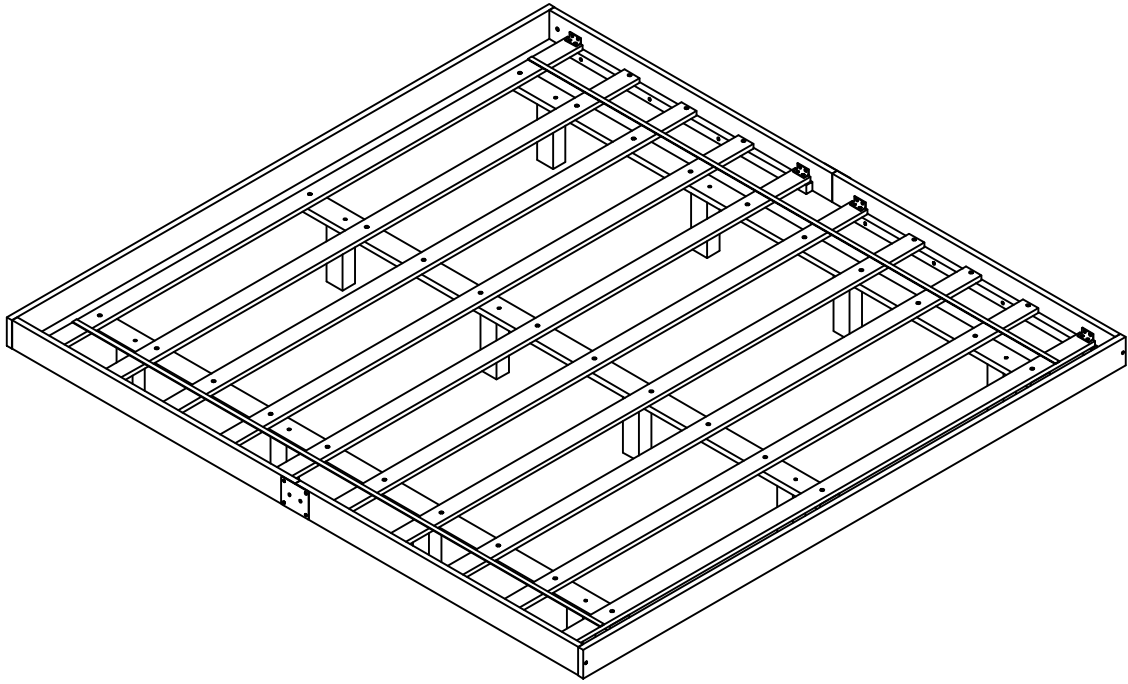

## KING FLOATING BED, LED LIGHT

# Part List

<b>A</b>  Horizontal bar HB/FB - 2pcs	<b>B</b>  Side rail (Left front/Right back) - 2pcs	<b>C</b>  Side rail (Right front/Left back) - 2pcs
<b>D</b>  Slat - 1Set = 10pcs	<b>E</b>  Lower support slat - 3pcs	<b>F</b>  Leg support - 12pcs