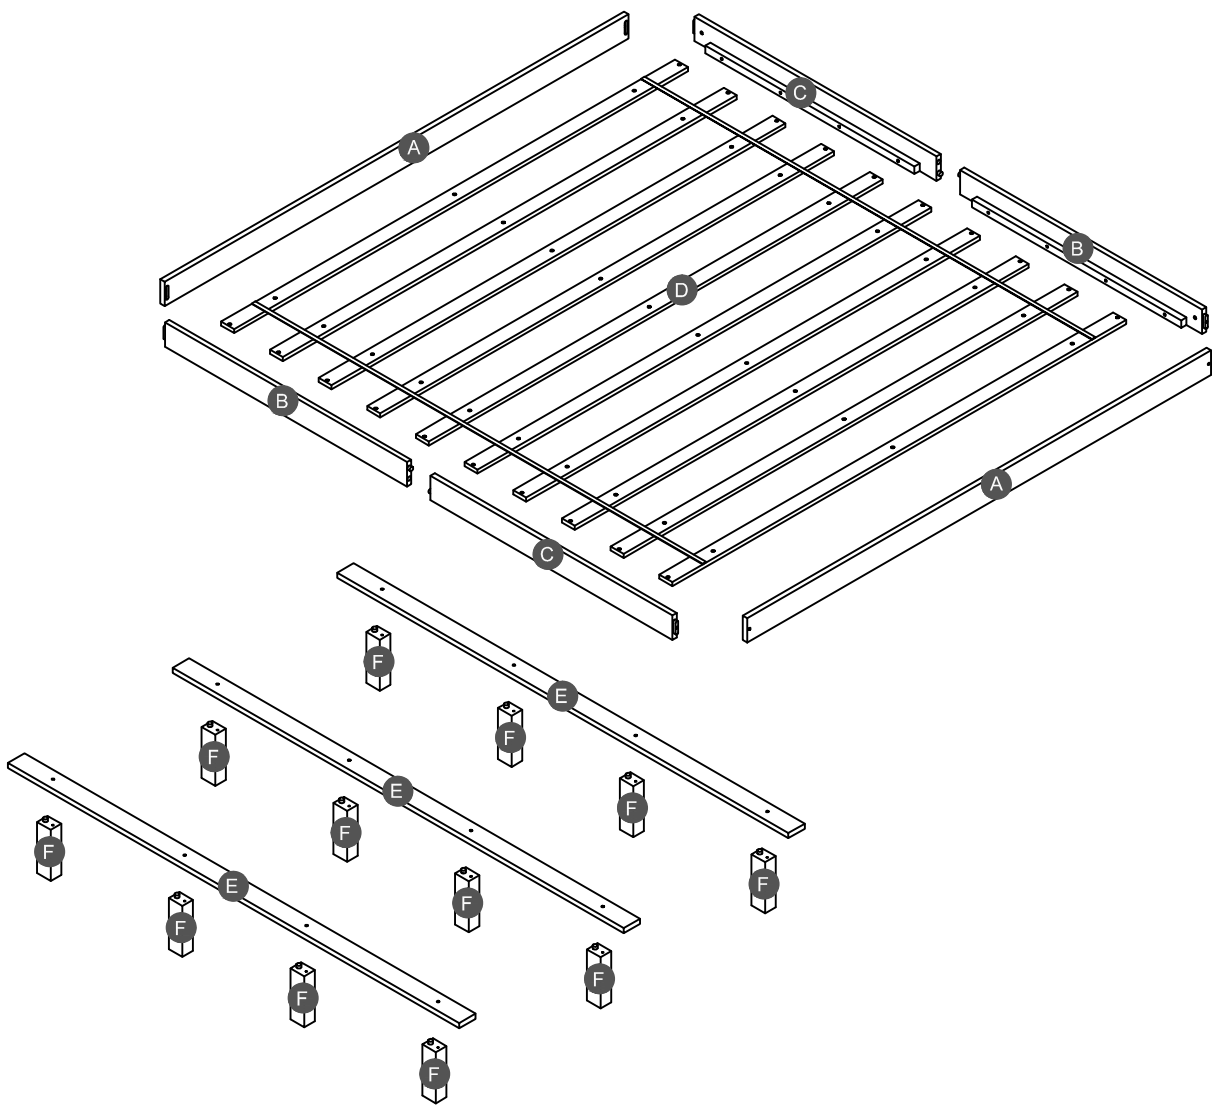

## KING FLOATING BED, LED LIGHT

# Part List

<b>A</b>  Horizontal bar HB/FB - 2pcs	<b>B</b>  Side rail (Left front/Right back) - 2pcs	<b>C</b>  Side rail (Right front/Left back) - 2pcs
<b>D</b>  Slat - 1Set = 10pcs	<b>E</b>  Lower support slat - 3pcs	<b>F</b>  Leg support - 12pcs

# Hardware List

<b>1</b>  (Ø12)1/4"*60mm Hex-Head bolts (4pcs)	<b>2</b>  1/4"*15 (9.5mm) Horizontal-Hole bolts(4pcs)	<b>3</b>  (Ø12)1/4"*50mm Hex-Head bolts (12pcs)
<b>4</b>  Ø4*30mm Wood screws (50pcs)	<b>5</b>  (1/4")4.5*58mm Allen key (1pc)	<b>6</b>  Ø3.5*15mm Wood screws (49pcs)
<b>7</b>  40*18*18*2mm Metal bracket (8pcs)	<b>8</b>  L3000mm Adapter and wire strip (1pc)	<b>9</b>  L5000mm Led light (1pc)
<b>10</b>  22*10*6mm Clamp plastic (1pc)	<b>11</b>  18*20*20*1.5mm Metal bracket (4pcs)	<b>12</b>  100*80*1.5 mm Metal bracket (2pcs)