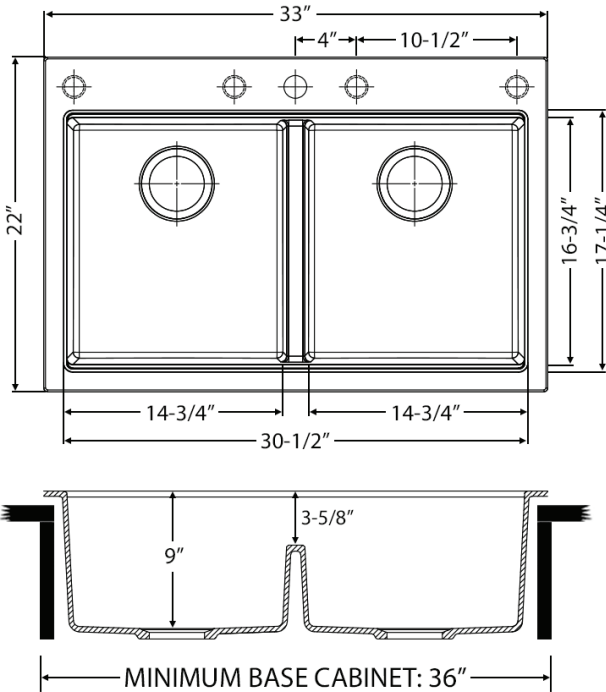

COLOR OPTIONS

BK: Midnight Black

WH: Arctic White

IN THE BOX

Mounting Clips
[RVA11056]

Cut-out
Template

NOMINAL DIMENSIONS

Exterior: 33" (wide) x 22" (front-to-back)
Interior Bowl: 14-3/4" x 16-3/4" (left), 14-3/4" x 16-3/4" (right)
Bowl Depth: 9"
Minimum Cabinet Size: 36" wide
Drain Hole Size: 3 1/2"

Folding Rack
[RVA1394]

Basket Strainer
[RVA1038BL/WH/GR]

Deep Basket
Disposal Flange
[RVA1049ST/BL/GG]

Deep Basket
Disposal Flange/Stopper
[RVA1052ST/BL/GG]

Drain Cover
[RVA1034BK/WH]

DIMENSIONS

cUPC certified by IAPMO
to meet US and Canada
plumbing standards.