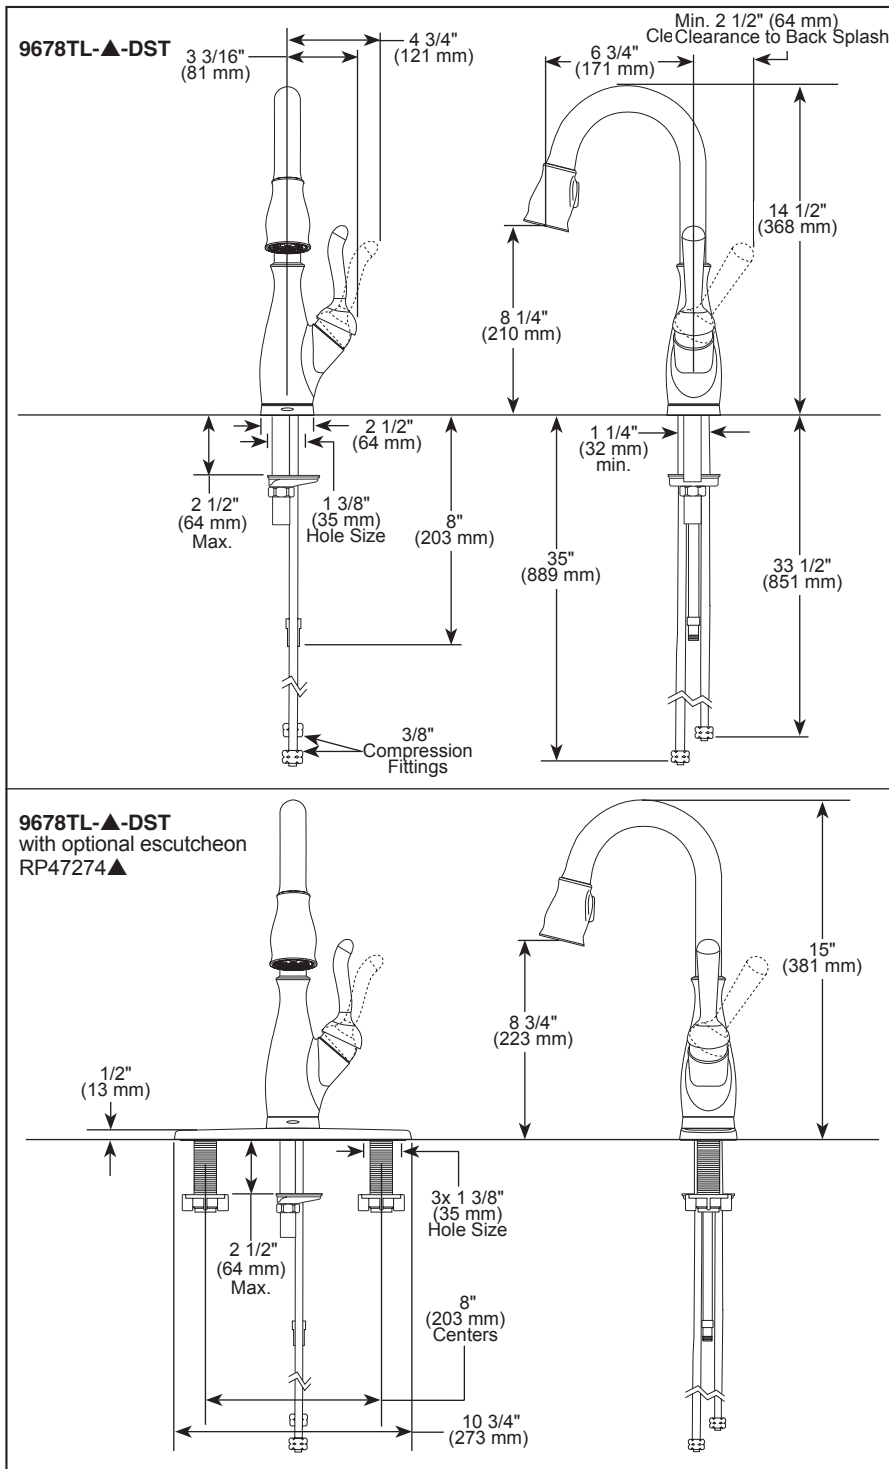

### STANDARD SPECIFICATIONS:

- Max flow rate 1.8 gpm @ 60 psi, 6.8 L/m in @ 414 kPa
- One or three hole mount (escutcheon optional, not included)
- Diamond coated ceramic cartridge
- 3/8" O.D. straight, staggered PEX supply lines
- Spout rotates 360°
- Red/blue indicator markings
- Two function wand; aerated stream or spray
- Dual integral check valves in sprayer assembly
- LED indicator light signals on-off, water temperature and low batteries
- Uses 6 AA (included) or 6 C (optional) batteries
- Toggle between Touchless and Touch<sub>2</sub>O® only settings

### COMPLIES WITH:

- ASME A112.18.1/ CSA B125.1
- Indicates compliance to
- ICC/ANSI A117.1- Valve control only

9678TL-▲-DST

9678TL-▲-DST  
with optional escutcheon

Delta reserves the right (1) to make changes in specifications and materials, and (2) to change or discontinue models, both without notice or obligation. Dimensions are for reference only. See current full-line price book or [www.deltafaucet.com](http://www.deltafaucet.com) for finish options and product availability.