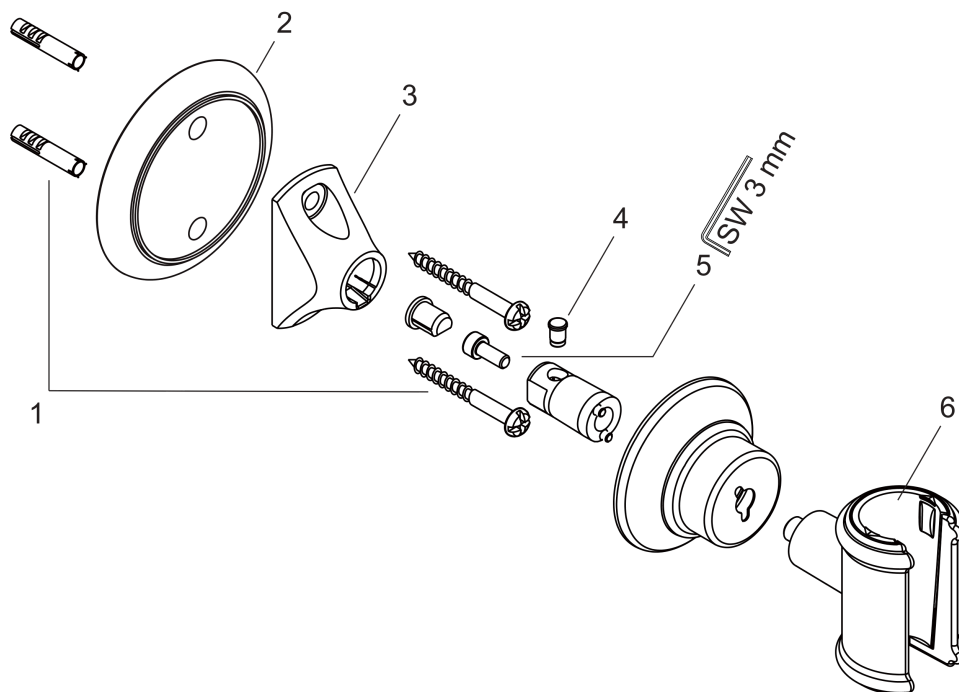

**AXOR Montreux
Shower holder**

Surfaces: **Chrome** Article Number: **16325000**

product features

- consists of: shower holder, escutcheon
- fixed holding position
- for hoses with conical nut
- material: metal

Product image

Scale drawing

AXOR Montreux
Shower holder
Surfaces: **Chrome**

Article Number: **16325000**

Exploded Drawing

Year of production: >04/06

**AXOR Montreux
Shower holder**

Surfaces: **Chrome** Article Number: **16325000**

Spare part list

Year of production: >04/06

Pos.		Article Number	Price	PU
1	mounting set	96179000	-	1
2	tile-matching-disk 7 mm	95538000	-	1
3	support element	96341000	-	1
4	pin	97546000	-	1
5	hexagon socket screw M4x10	97661000	-	1
6	guide	98918000	-	1