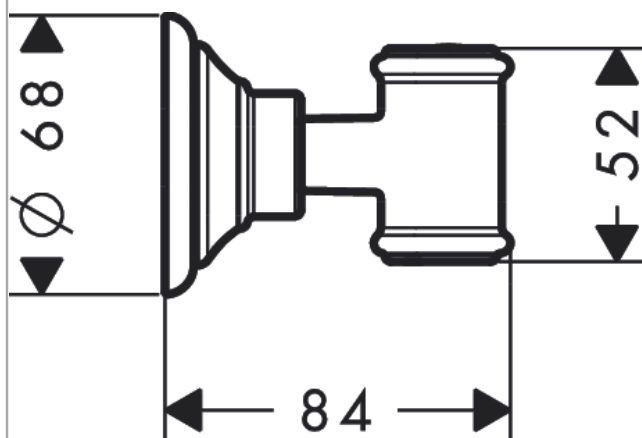

**AXOR Montreux
Shower holder**

Surfaces: **Chrome** Article Number: **16325000**

product features

- consists of: shower holder, escutcheon
- fixed holding position
- for hoses with conical nut
- material: metal

Product image

Scale drawing

AXOR Montreux
Shower holder
Surfaces: **Chrome**

Article Number: **16325000**

Exploded Drawing

Year of production: >04/06

**AXOR Montreux
Shower holder**

Surfaces: **Chrome** Article Number: **16325000**

Spare part list

Year of production: >04/06

Pos.		Article Number	Price	PU
1	mounting set	96179000	-	1
2	tile-matching-disk 7 mm	95538000	-	1
3	support element	96341000	-	1
4	pin	97546000	-	1
5	hexagon socket screw M4x10	97661000	-	1
6	guide	98918000	-	1