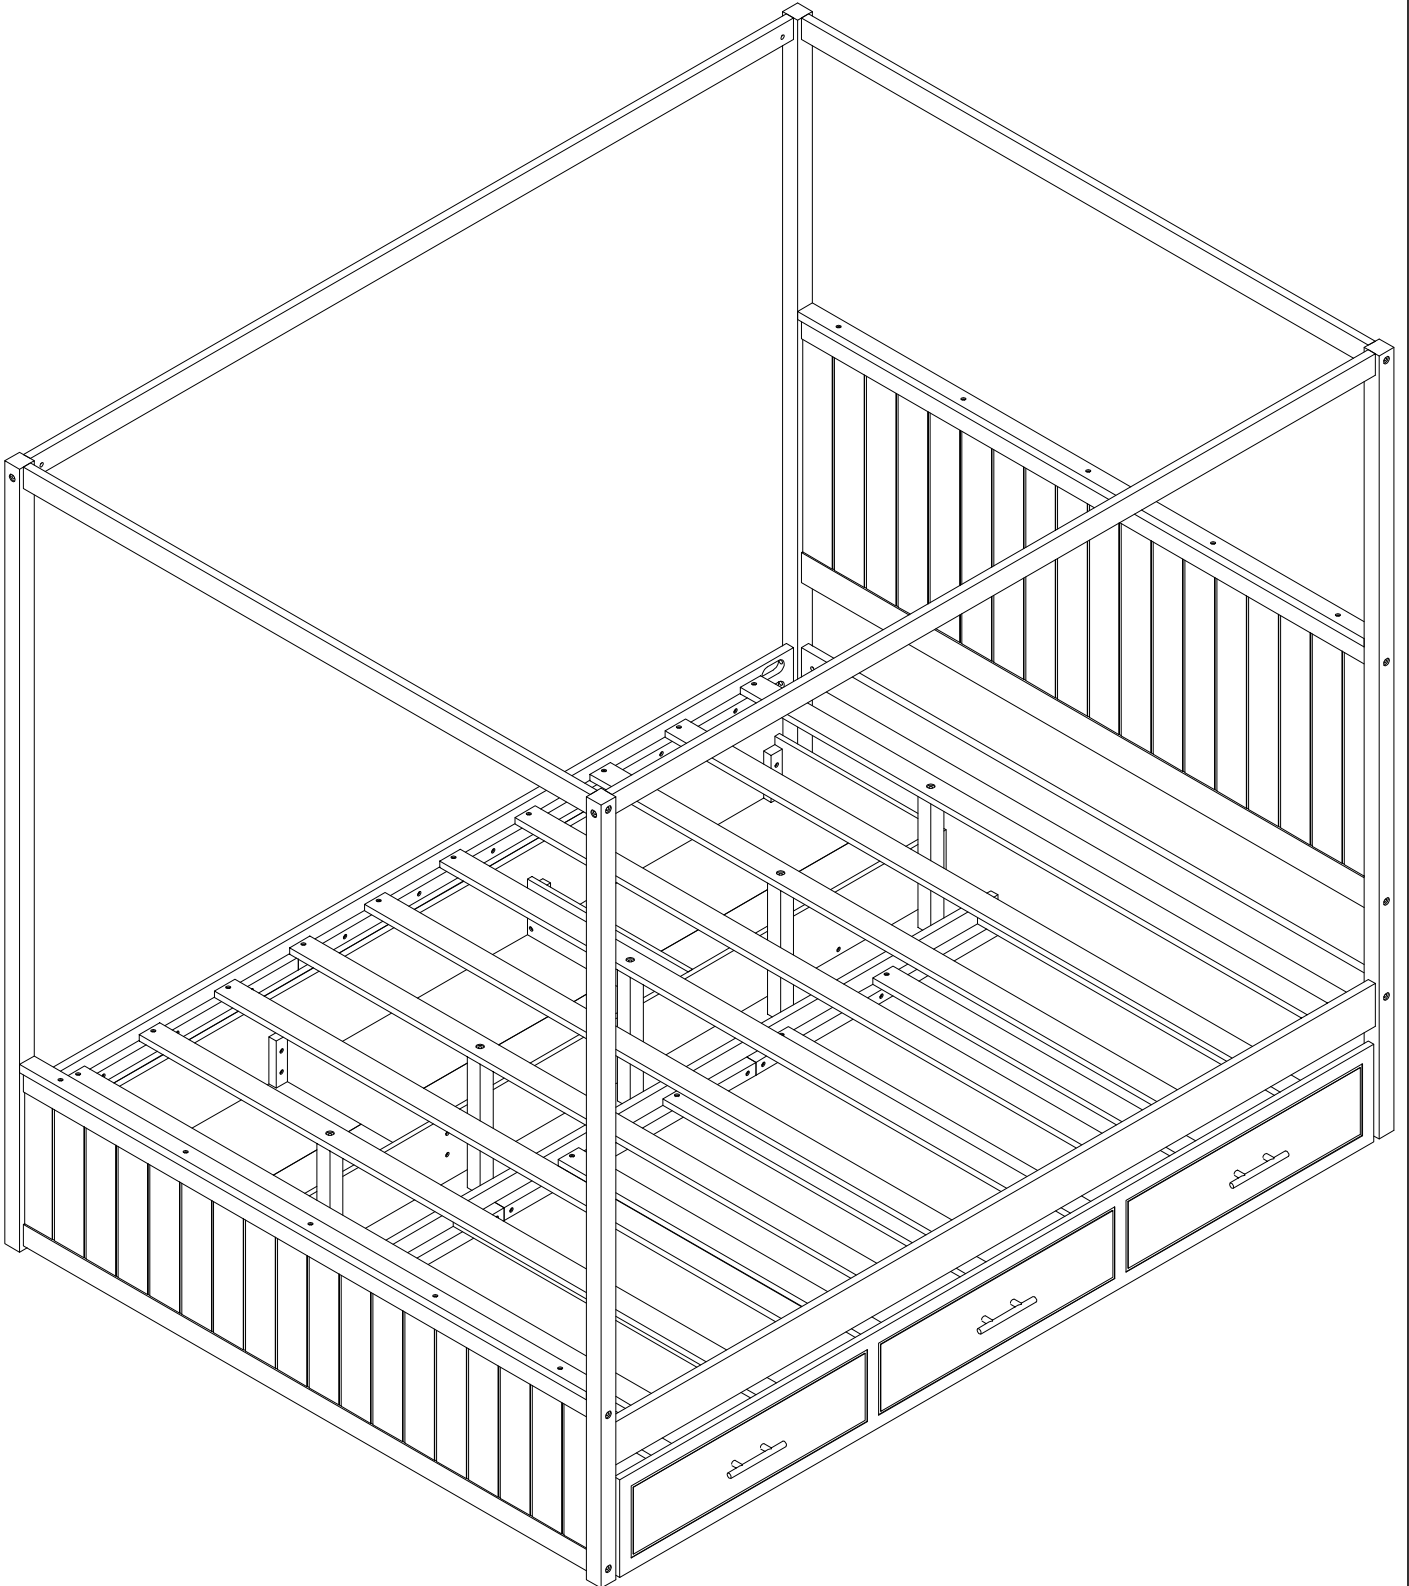

ASSEMBLY INSTRUCTION
SKU CODE: (N701P423032/33)
INSTRUCTION DE MONTAGE
CODE SKU: (N701P423032/33)