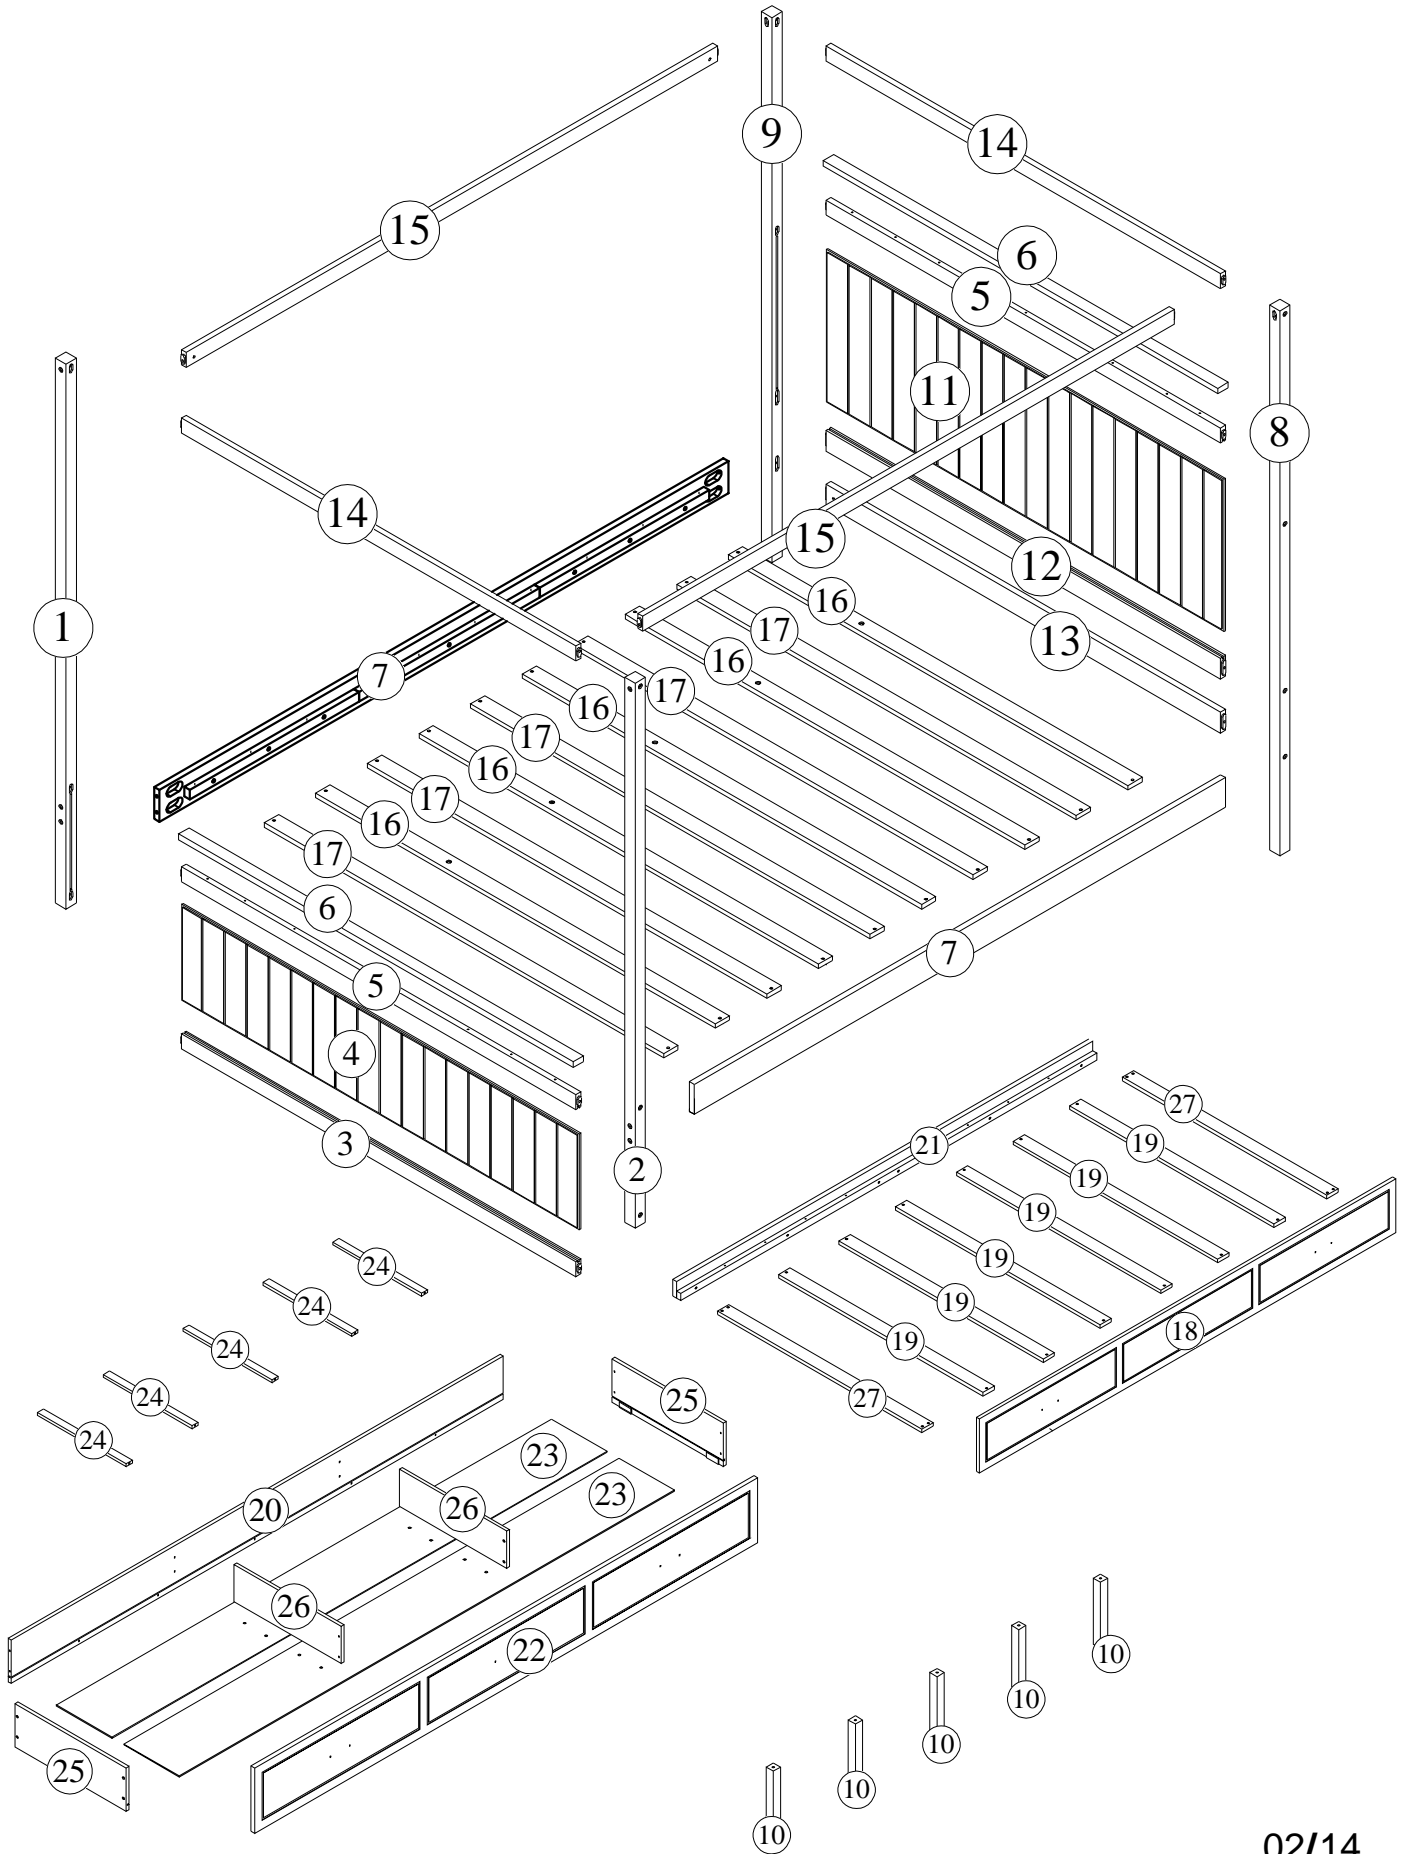

ASSEMBLY INSTRUCTION INSTRUCTION DE MONTAGE