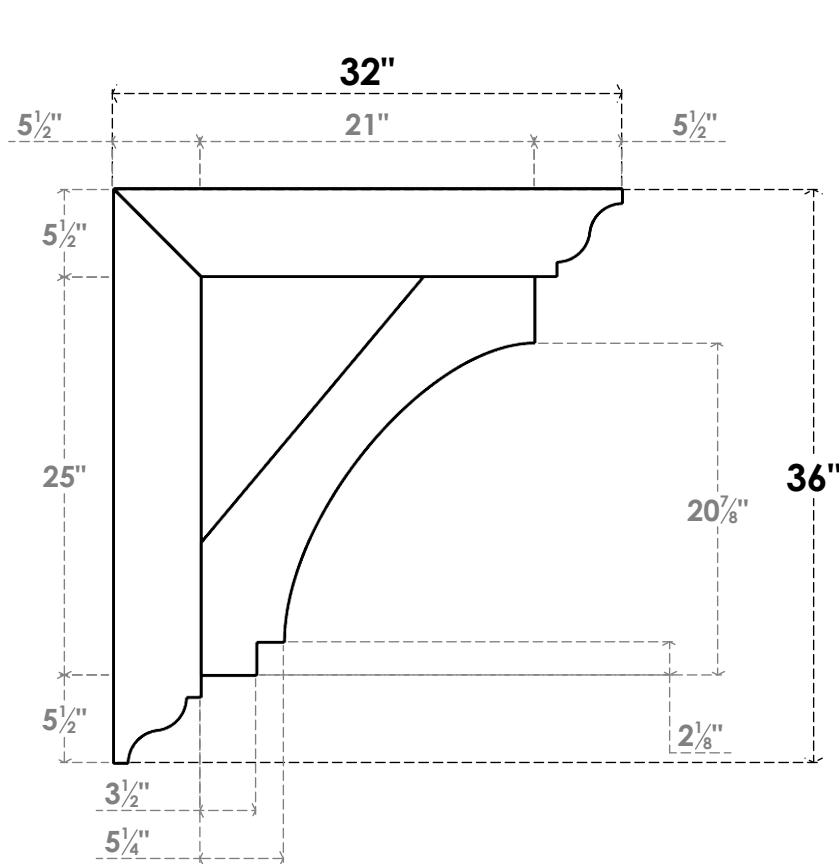

ITEM NUMBER: BKTUROS055X055X32000X36000X055X055X055IMP00RCPR

5 1/2"W X 32"D X 36"H X 5 1/2"T IMPERIAL ROUGH CEDAR WOODGRAIN OPEN BRACKET, TRADITIONAL TOP AND BACK, 5 1/2"W SOLID BRACE, PRIMED TAN

SIDE PROFILE

FRONT PROFILE

ISOMETRIC

GENERATED DATE : 06/18/2023

EKENA MILLWORK
2300 WEST MAIN ST.
CLARKSVILLE, TX 75426
TOLL FREE: 866-607-0453
WWW.EKENAMILLWORK.COM

NOTES

1. INSTALLATION TO BE COMPLETED IN ACCORDANCE WITH MANUFACTURER'S SPECIFICATIONS.
2. DRAWING MAY NOT BE TO SCALE
3. THIS DRAWING IS INTENDED FOR DESIGN AND PLANNING PURPOSES ONLY.
4. ALL INFORMATION CONTAINED HEREIN WAS CURRENT AT THE TIME OF DEVELOPMENT BUT MUST BE REVIEWED AND APPROVED BY THE PRODUCT MANUFACTURER TO BE CONSIDERED ACCURATE.
5. TIMBERTHANE ARCHITECTURAL PRODUCTS ARE MADE FROM HIGH DENSITY URETHANE AND COME FACTORY PRIMED