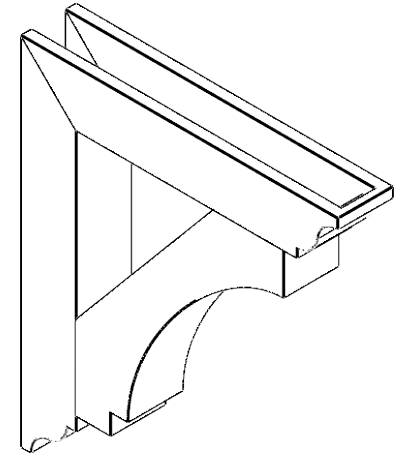

ITEM NUMBER: BKTUROS055X055X32000X36000X055X055X055IMP00RCPR

5 1/2"W X 32"D X 36"H X 5 1/2"T IMPERIAL ROUGH CEDAR WOODGRAIN OPEN BRACKET, TRADITIONAL TOP AND BACK, 5 1/2"W SOLID BRACE, PRIMED TAN

SIDE PROFILE

FRONT PROFILE

ISOMETRIC

GENERATED DATE : 06/18/2023

EKENA MILLWORK
2300 WEST MAIN ST.
CLARKSVILLE, TX 75426
TOLL FREE: 866-607-0453
WWW.EKENAMILLWORK.COM

NOTES

1. INSTALLATION TO BE COMPLETED IN ACCORDANCE WITH MANUFACTURER'S SPECIFICATIONS.
2. DRAWING MAY NOT BE TO SCALE
3. THIS DRAWING IS INTENDED FOR DESIGN AND PLANNING PURPOSES ONLY.
4. ALL INFORMATION CONTAINED HEREIN WAS CURRENT AT THE TIME OF DEVELOPMENT BUT MUST BE REVIEWED AND APPROVED BY THE PRODUCT MANUFACTURER TO BE CONSIDERED ACCURATE.
5. TIMBERTHANE ARCHITECTURAL PRODUCTS ARE MADE FROM HIGH DENSITY URETHANE AND COME FACTORY PRIMED