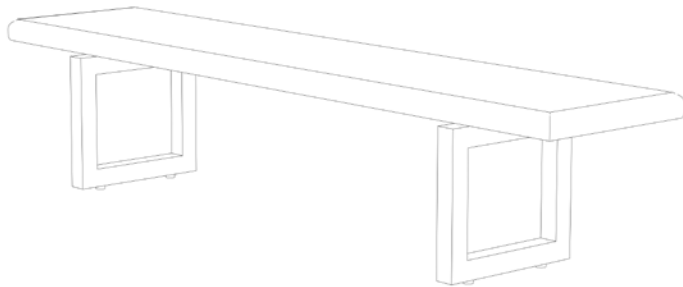

DIMENSIONS
72" W | 16" D | 18" H

GAX TABLES + BENCHES
GAX 16 BENCH

SKU
A-GAX-16-84

DIMENSIONS
84" W | 16" D | 18" H

GAX TABLES + BENCHES
GAX 16 BENCH

SKU
A-GAX-16-96

DIMENSIONS
96" W | 16" D | 18" H

GAX TABLES + BENCHES
GAX 16 LEATHER BENCH

SKU
A-GAX-16-L-48

DIMENSIONS
48" W | 16" D | 18" H

GAX TABLES + BENCHES
GAX 16 LEATHER BENCH

SKU
A-GAX-16-L-60

DIMENSIONS
60" W | 16" D | 18" H

GAX TABLES + BENCHES
GAX 16 LEATHER BENCH

SKU
A-GAX-16-L-72

DIMENSIONS
72" W | 16" D | 18" H

GAX TABLES + BENCHES
GAX 16 LEATHER BENCH

SKU
A-GAX-16-L-84

DIMENSIONS
84" W | 16" D | 18" H

GAX TABLES + BENCHES
GAX 16 LEATHER BENCH

SKU
A-GAX-16-L-96

DIMENSIONS
96" W | 16" D | 18" H