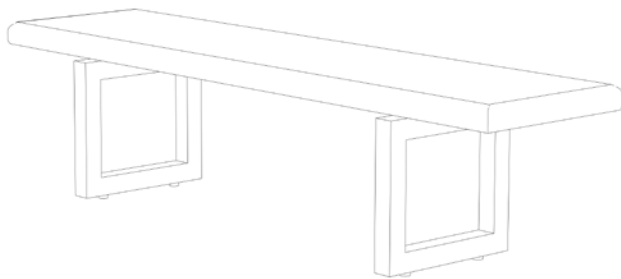

DIMENSIONS
72" W | 16" D | 18" H

GAX TABLES + BENCHES
GAX 16 BENCH

SKU
A-GAX-16-84

DIMENSIONS
84" W | 16" D | 18" H

GAX TABLES + BENCHES
GAX 16 BENCH

SKU
A-GAX-16-96

DIMENSIONS
96" W | 16" D | 18" H

GAX TABLES + BENCHES
GAX 16 LEATHER BENCH

SKU
A-GAX-16-L-48

DIMENSIONS
48" W | 16" D | 18" H

GAX TABLES + BENCHES
GAX 16 LEATHER BENCH

SKU
A-GAX-16-L-60

DIMENSIONS
60" W | 16" D | 18" H

GAX TABLES + BENCHES
GAX 16 LEATHER BENCH

SKU
A-GAX-16-L-72

DIMENSIONS
72" W | 16" D | 18" H

GAX TABLES + BENCHES
GAX 16 LEATHER BENCH

SKU
A-GAX-16-L-84

DIMENSIONS
84" W | 16" D | 18" H

GAX TABLES + BENCHES
GAX 16 LEATHER BENCH

SKU
A-GAX-16-L-96

DIMENSIONS
96" W | 16" D | 18" H