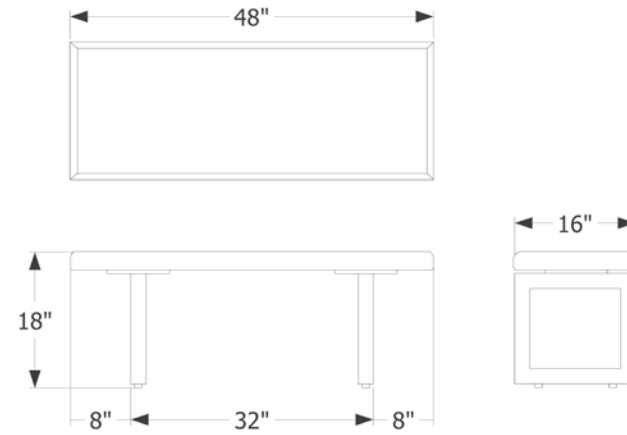

GAX TABLES + BENCHES
GAX 16 BENCH

SKU
A-GAX-16-48

DIMENSIONS
48" W | 16" D | 18" H

GAX TABLES + BENCHES
GAX 16 BENCH

SKU
A-GAX-16-60

DIMENSIONS
60" W | 16" D | 18" H

GAX TABLES + BENCHES
GAX 16 BENCH

SKU
A-GAX-16-72

DIMENSIONS
72" W | 16" D | 18" H

GAX TABLES + BENCHES
GAX 16 BENCH

SKU
A-GAX-16-84

DIMENSIONS
84" W | 16" D | 18" H

GAX TABLES + BENCHES
GAX 16 BENCH

SKU
A-GAX-16-96

DIMENSIONS
96" W | 16" D | 18" H

GAX TABLES + BENCHES
GAX 16 LEATHER BENCH

SKU
A-GAX-16-L-48

DIMENSIONS
48" W | 16" D | 18" H

GAX TABLES + BENCHES
GAX 16 LEATHER BENCH

SKU
A-GAX-16-L-60

DIMENSIONS
60" W | 16" D | 18" H

GAX TABLES + BENCHES
GAX 16 LEATHER BENCH

SKU
A-GAX-16-L-72

DIMENSIONS
72" W | 16" D | 18" H

GAX TABLES + BENCHES
GAX 16 LEATHER BENCH

SKU
A-GAX-16-L-84

DIMENSIONS
84" W | 16" D | 18" H

GAX TABLES + BENCHES
GAX 16 LEATHER BENCH

SKU
A-GAX-16-L-96

DIMENSIONS
96" W | 16" D | 18" H