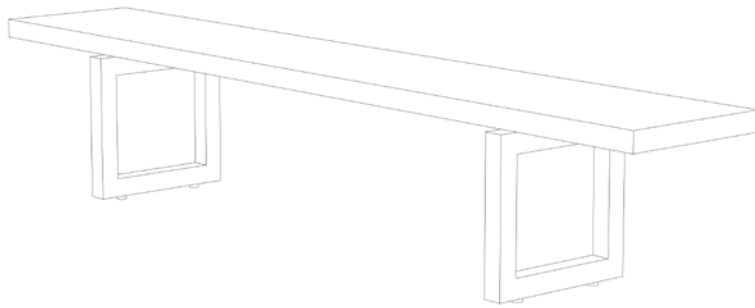

GAX TABLES + BENCHES
GAX 16 BENCH

SKU
A-GAX-16-48

DIMENSIONS
48" W | 16" D | 18" H

GAX TABLES + BENCHES
GAX 16 BENCH

SKU
A-GAX-16-60

DIMENSIONS
60" W | 16" D | 18" H

GAX TABLES + BENCHES
GAX 16 BENCH

SKU
A-GAX-16-72

DIMENSIONS
72" W | 16" D | 18" H

GAX TABLES + BENCHES
GAX 16 BENCH

SKU
A-GAX-16-84

DIMENSIONS
84" W | 16" D | 18" H

GAX TABLES + BENCHES
GAX 16 BENCH

SKU
A-GAX-16-96

DIMENSIONS
96" W | 16" D | 18" H

GAX TABLES + BENCHES
GAX 16 LEATHER BENCH

SKU
A-GAX-16-L-48

DIMENSIONS
48" W | 16" D | 18" H

GAX TABLES + BENCHES
GAX 16 LEATHER BENCH

SKU
A-GAX-16-L-60

DIMENSIONS
60" W | 16" D | 18" H

GAX TABLES + BENCHES
GAX 16 LEATHER BENCH

SKU
A-GAX-16-L-72

DIMENSIONS
72" W | 16" D | 18" H

GAX TABLES + BENCHES
GAX 16 LEATHER BENCH

SKU
A-GAX-16-L-84

DIMENSIONS
84" W | 16" D | 18" H

GAX TABLES + BENCHES
GAX 16 LEATHER BENCH

SKU
A-GAX-16-L-96

DIMENSIONS
96" W | 16" D | 18" H