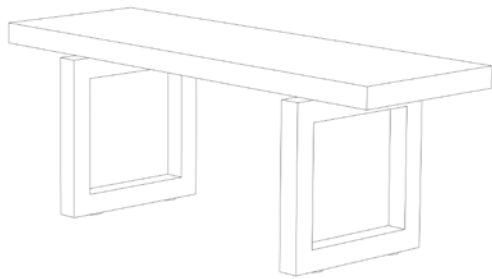

GAX TABLES + BENCHES
GAX 16 BENCH

SKU
A-GAX-16-48

DIMENSIONS
48" W | 16" D | 18" H

GAX TABLES + BENCHES
GAX 16 BENCH

SKU
A-GAX-16-60

DIMENSIONS
60" W | 16" D | 18" H

GAX TABLES + BENCHES
GAX 16 BENCH

SKU
A-GAX-16-72

DIMENSIONS
72" W | 16" D | 18" H

GAX TABLES + BENCHES
GAX 16 BENCH

SKU
A-GAX-16-84

DIMENSIONS
84" W | 16" D | 18" H

GAX TABLES + BENCHES
GAX 16 BENCH

SKU
A-GAX-16-96

DIMENSIONS
96" W | 16" D | 18" H

GAX TABLES + BENCHES
GAX 16 LEATHER BENCH

SKU
A-GAX-16-L-48

DIMENSIONS
48" W | 16" D | 18" H

GAX TABLES + BENCHES
GAX 16 LEATHER BENCH

SKU
A-GAX-16-L-60

DIMENSIONS
60" W | 16" D | 18" H

GAX TABLES + BENCHES
GAX 16 LEATHER BENCH

SKU
A-GAX-16-L-72

DIMENSIONS
72" W | 16" D | 18" H

GAX TABLES + BENCHES
GAX 16 LEATHER BENCH

SKU
A-GAX-16-L-84

DIMENSIONS
84" W | 16" D | 18" H

GAX TABLES + BENCHES
GAX 16 LEATHER BENCH

SKU
A-GAX-16-L-96

DIMENSIONS
96" W | 16" D | 18" H