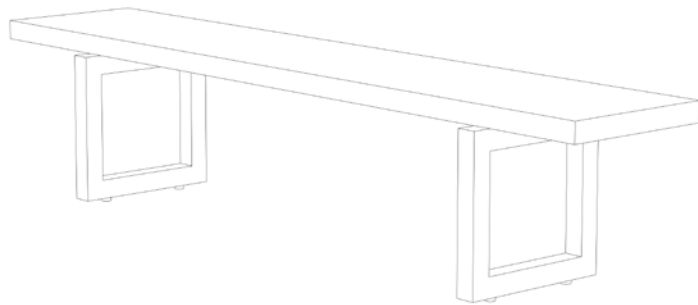

GAX TABLES + BENCHES
GAX 16 BENCH

SKU
A-GAX-16-48

DIMENSIONS
48" W | 16" D | 18" H

GAX TABLES + BENCHES
GAX 16 BENCH

SKU
A-GAX-16-60

DIMENSIONS
60" W | 16" D | 18" H

GAX TABLES + BENCHES
GAX 16 BENCH

SKU
A-GAX-16-72

DIMENSIONS
72" W | 16" D | 18" H

GAX TABLES + BENCHES
GAX 16 BENCH

SKU
A-GAX-16-84

DIMENSIONS
84" W | 16" D | 18" H

GAX TABLES + BENCHES
GAX 16 BENCH

SKU
A-GAX-16-96

DIMENSIONS
96" W | 16" D | 18" H

GAX TABLES + BENCHES
GAX 16 LEATHER BENCH

SKU
A-GAX-16-L-48

DIMENSIONS
48" W | 16" D | 18" H

GAX TABLES + BENCHES
GAX 16 LEATHER BENCH

SKU
A-GAX-16-L-60

DIMENSIONS
60" W | 16" D | 18" H

GAX TABLES + BENCHES
GAX 16 LEATHER BENCH

SKU
A-GAX-16-L-72

DIMENSIONS
72" W | 16" D | 18" H

GAX TABLES + BENCHES
GAX 16 LEATHER BENCH

SKU
A-GAX-16-L-84

DIMENSIONS
84" W | 16" D | 18" H

GAX TABLES + BENCHES
GAX 16 LEATHER BENCH

SKU
A-GAX-16-L-96

DIMENSIONS
96" W | 16" D | 18" H