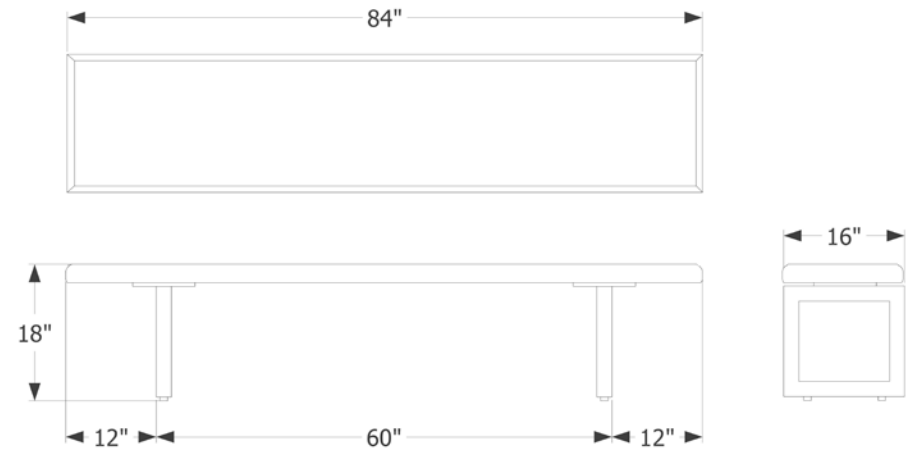

GAX TABLES + BENCHES
GAX 16 BENCH

SKU
A-GAX-16-48

DIMENSIONS
48" W | 16" D | 18" H

GAX TABLES + BENCHES
GAX 16 BENCH

SKU
A-GAX-16-60

DIMENSIONS
60" W | 16" D | 18" H

GAX TABLES + BENCHES
GAX 16 BENCH

SKU
A-GAX-16-72

DIMENSIONS
72" W | 16" D | 18" H

GAX TABLES + BENCHES
GAX 16 BENCH

SKU
A-GAX-16-84

DIMENSIONS
84" W | 16" D | 18" H

GAX TABLES + BENCHES
GAX 16 BENCH

SKU
A-GAX-16-96

DIMENSIONS
96" W | 16" D | 18" H

GAX TABLES + BENCHES
GAX 16 LEATHER BENCH

SKU
A-GAX-16-L-48

DIMENSIONS
48" W | 16" D | 18" H

GAX TABLES + BENCHES
GAX 16 LEATHER BENCH

SKU
A-GAX-16-L-60

DIMENSIONS
60" W | 16" D | 18" H

GAX TABLES + BENCHES
GAX 16 LEATHER BENCH

SKU
A-GAX-16-L-72

DIMENSIONS
72" W | 16" D | 18" H

GAX TABLES + BENCHES
GAX 16 LEATHER BENCH

SKU
A-GAX-16-L-84

DIMENSIONS
84" W | 16" D | 18" H

GAX TABLES + BENCHES
GAX 16 LEATHER BENCH

SKU
A-GAX-16-L-96

DIMENSIONS
96" W | 16" D | 18" H