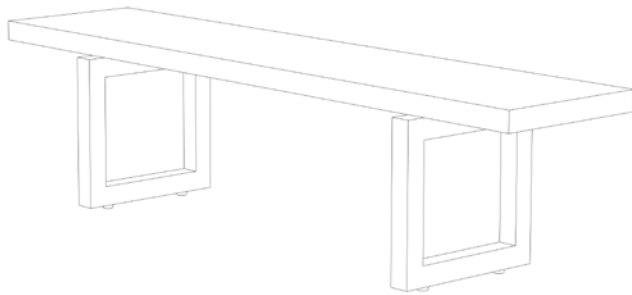

GAX TABLES + BENCHES
GAX 16 BENCH

SKU
A-GAX-16-48

DIMENSIONS
48" W | 16" D | 18" H

GAX TABLES + BENCHES
GAX 16 BENCH

SKU
A-GAX-16-60

DIMENSIONS
60" W | 16" D | 18" H

GAX TABLES + BENCHES
GAX 16 BENCH

SKU
A-GAX-16-72

DIMENSIONS
72" W | 16" D | 18" H

GAX TABLES + BENCHES
GAX 16 BENCH

SKU
A-GAX-16-84

DIMENSIONS
84" W | 16" D | 18" H

GAX TABLES + BENCHES
GAX 16 BENCH

SKU
A-GAX-16-96

DIMENSIONS
96" W | 16" D | 18" H

GAX TABLES + BENCHES
GAX 16 LEATHER BENCH

SKU
A-GAX-16-L-48

DIMENSIONS
48" W | 16" D | 18" H

GAX TABLES + BENCHES
GAX 16 LEATHER BENCH

SKU
A-GAX-16-L-60

DIMENSIONS
60" W | 16" D | 18" H

GAX TABLES + BENCHES
GAX 16 LEATHER BENCH

SKU
A-GAX-16-L-72

DIMENSIONS
72" W | 16" D | 18" H

GAX TABLES + BENCHES
GAX 16 LEATHER BENCH

SKU
A-GAX-16-L-84

DIMENSIONS
84" W | 16" D | 18" H

GAX TABLES + BENCHES
GAX 16 LEATHER BENCH

SKU
A-GAX-16-L-96

DIMENSIONS
96" W | 16" D | 18" H