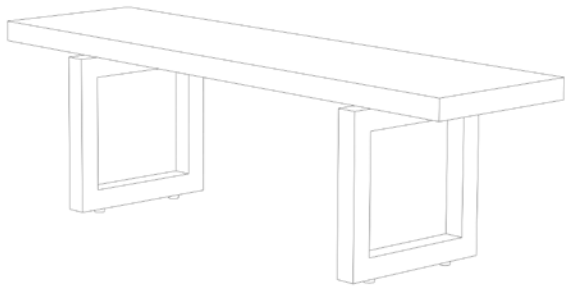

GAX TABLES + BENCHES
GAX 16 BENCH

SKU
A-GAX-16-48

DIMENSIONS
48" W | 16" D | 18" H

GAX TABLES + BENCHES
GAX 16 BENCH

SKU
A-GAX-16-60

DIMENSIONS
60" W | 16" D | 18" H

GAX TABLES + BENCHES
GAX 16 BENCH

SKU
A-GAX-16-72

DIMENSIONS
72" W | 16" D | 18" H

GAX TABLES + BENCHES
GAX 16 BENCH

SKU
A-GAX-16-84

DIMENSIONS
84" W | 16" D | 18" H

GAX TABLES + BENCHES
GAX 16 BENCH

SKU
A-GAX-16-96

DIMENSIONS
96" W | 16" D | 18" H

GAX TABLES + BENCHES
GAX 16 LEATHER BENCH

SKU
A-GAX-16-L-48

DIMENSIONS
48" W | 16" D | 18" H

GAX TABLES + BENCHES
GAX 16 LEATHER BENCH

SKU
A-GAX-16-L-60

DIMENSIONS
60" W | 16" D | 18" H

GAX TABLES + BENCHES
GAX 16 LEATHER BENCH

SKU
A-GAX-16-L-72

DIMENSIONS
72" W | 16" D | 18" H

GAX TABLES + BENCHES
GAX 16 LEATHER BENCH

SKU
A-GAX-16-L-84

DIMENSIONS
84" W | 16" D | 18" H

GAX TABLES + BENCHES
GAX 16 LEATHER BENCH

SKU
A-GAX-16-L-96

DIMENSIONS
96" W | 16" D | 18" H