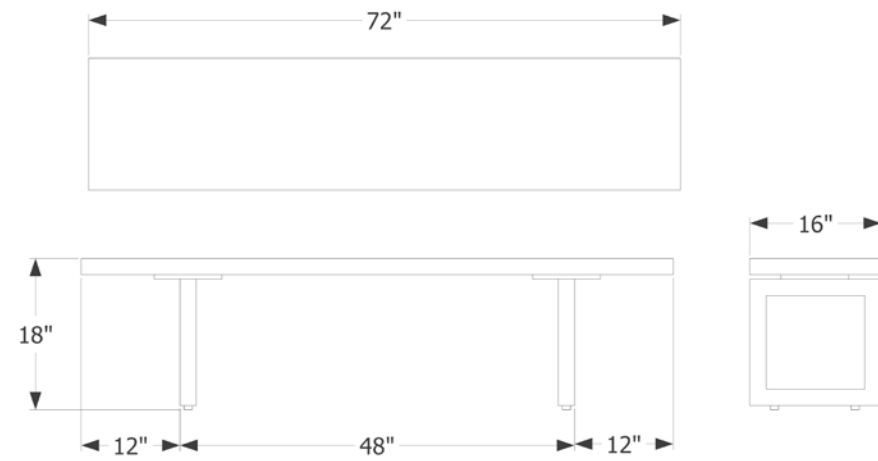

GAX TABLES + BENCHES
GAX 16 BENCH

SKU
A-GAX-16-48

DIMENSIONS
48" W | 16" D | 18" H

GAX TABLES + BENCHES
GAX 16 BENCH

SKU
A-GAX-16-60

DIMENSIONS
60" W | 16" D | 18" H

GAX TABLES + BENCHES
GAX 16 BENCH

SKU
A-GAX-16-72

DIMENSIONS
72" W | 16" D | 18" H

GAX TABLES + BENCHES
GAX 16 BENCH

SKU
A-GAX-16-84

DIMENSIONS
84" W | 16" D | 18" H

GAX TABLES + BENCHES
GAX 16 BENCH

SKU
A-GAX-16-96

DIMENSIONS
96" W | 16" D | 18" H

GAX TABLES + BENCHES
GAX 16 LEATHER BENCH

SKU
A-GAX-16-L-48

DIMENSIONS
48" W | 16" D | 18" H

GAX TABLES + BENCHES
GAX 16 LEATHER BENCH

SKU
A-GAX-16-L-60

DIMENSIONS
60" W | 16" D | 18" H

GAX TABLES + BENCHES
GAX 16 LEATHER BENCH

SKU
A-GAX-16-L-72

DIMENSIONS
72" W | 16" D | 18" H

GAX TABLES + BENCHES
GAX 16 LEATHER BENCH

SKU
A-GAX-16-L-84

DIMENSIONS
84" W | 16" D | 18" H

GAX TABLES + BENCHES
GAX 16 LEATHER BENCH

SKU
A-GAX-16-L-96

DIMENSIONS
96" W | 16" D | 18" H