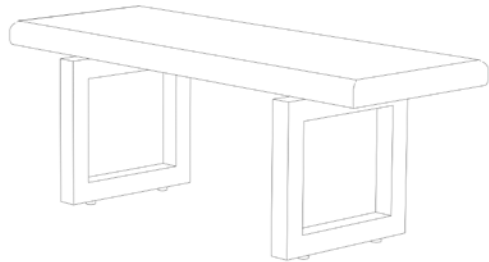

GAX TABLES + BENCHES
GAX 16 BENCH

SKU
A-GAX-16-48

DIMENSIONS
48" W | 16" D | 18" H

GAX TABLES + BENCHES
GAX 16 BENCH

SKU
A-GAX-16-60

DIMENSIONS
60" W | 16" D | 18" H

GAX TABLES + BENCHES
GAX 16 BENCH

SKU
A-GAX-16-72

DIMENSIONS
72" W | 16" D | 18" H

GAX TABLES + BENCHES
GAX 16 BENCH

SKU
A-GAX-16-84

DIMENSIONS
84" W | 16" D | 18" H

GAX TABLES + BENCHES
GAX 16 BENCH

SKU
A-GAX-16-96

DIMENSIONS
96" W | 16" D | 18" H

GAX TABLES + BENCHES
GAX 16 LEATHER BENCH

SKU
A-GAX-16-L-48

DIMENSIONS
48" W | 16" D | 18" H

GAX TABLES + BENCHES
GAX 16 LEATHER BENCH

SKU
A-GAX-16-L-60

DIMENSIONS
60" W | 16" D | 18" H

GAX TABLES + BENCHES
GAX 16 LEATHER BENCH

SKU
A-GAX-16-L-72

DIMENSIONS
72" W | 16" D | 18" H

GAX TABLES + BENCHES
GAX 16 LEATHER BENCH

SKU
A-GAX-16-L-84

DIMENSIONS
84" W | 16" D | 18" H

GAX TABLES + BENCHES
GAX 16 LEATHER BENCH

SKU
A-GAX-16-L-96

DIMENSIONS
96" W | 16" D | 18" H