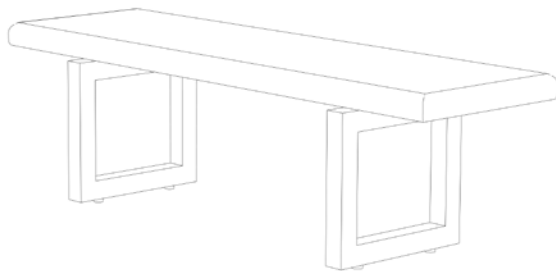

DIMENSIONS
72" W | 16" D | 18" H

GAX TABLES + BENCHES
GAX 16 BENCH

SKU
A-GAX-16-84

DIMENSIONS
84" W | 16" D | 18" H

GAX TABLES + BENCHES
GAX 16 BENCH

SKU
A-GAX-16-96

DIMENSIONS
96" W | 16" D | 18" H

GAX TABLES + BENCHES
GAX 16 LEATHER BENCH

SKU
A-GAX-16-L-48

DIMENSIONS
48" W | 16" D | 18" H

GAX TABLES + BENCHES
GAX 16 LEATHER BENCH

SKU
A-GAX-16-L-60

DIMENSIONS
60" W | 16" D | 18" H

GAX TABLES + BENCHES
GAX 16 LEATHER BENCH

SKU
A-GAX-16-L-72

DIMENSIONS
72" W | 16" D | 18" H

GAX TABLES + BENCHES
GAX 16 LEATHER BENCH

SKU
A-GAX-16-L-84

DIMENSIONS
84" W | 16" D | 18" H

GAX TABLES + BENCHES
GAX 16 LEATHER BENCH

SKU
A-GAX-16-L-96

DIMENSIONS
96" W | 16" D | 18" H