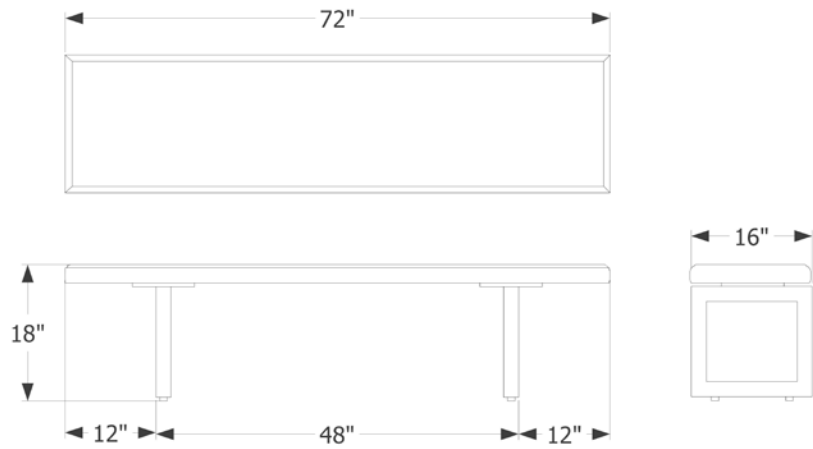

GAX TABLES + BENCHES
GAX 16 BENCH

SKU
A-GAX-16-48

DIMENSIONS
48" W | 16" D | 18" H

GAX TABLES + BENCHES
GAX 16 BENCH

SKU
A-GAX-16-60

DIMENSIONS
60" W | 16" D | 18" H

GAX TABLES + BENCHES
GAX 16 BENCH

SKU
A-GAX-16-72

DIMENSIONS
72" W | 16" D | 18" H

GAX TABLES + BENCHES
GAX 16 BENCH

SKU
A-GAX-16-84

DIMENSIONS
84" W | 16" D | 18" H

GAX TABLES + BENCHES
GAX 16 BENCH

SKU
A-GAX-16-96

DIMENSIONS
96" W | 16" D | 18" H

GAX TABLES + BENCHES
GAX 16 LEATHER BENCH

SKU
A-GAX-16-L-48

DIMENSIONS
48" W | 16" D | 18" H

GAX TABLES + BENCHES
GAX 16 LEATHER BENCH

SKU
A-GAX-16-L-60

DIMENSIONS
60" W | 16" D | 18" H

GAX TABLES + BENCHES
GAX 16 LEATHER BENCH

SKU
A-GAX-16-L-72

DIMENSIONS
72" W | 16" D | 18" H

GAX TABLES + BENCHES
GAX 16 LEATHER BENCH

SKU
A-GAX-16-L-84

DIMENSIONS
84" W | 16" D | 18" H

GAX TABLES + BENCHES
GAX 16 LEATHER BENCH

SKU
A-GAX-16-L-96

DIMENSIONS
96" W | 16" D | 18" H