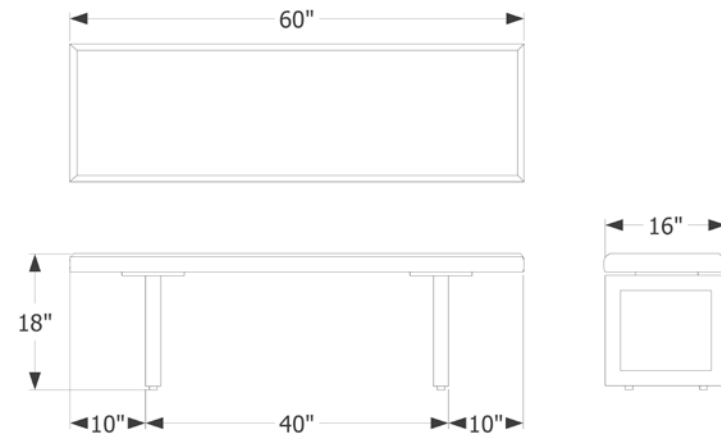

GAX TABLES + BENCHES
GAX 16 BENCH

SKU
A-GAX-16-48

DIMENSIONS
48" W | 16" D | 18" H

GAX TABLES + BENCHES
GAX 16 BENCH

SKU
A-GAX-16-60

DIMENSIONS
60" W | 16" D | 18" H

GAX TABLES + BENCHES
GAX 16 BENCH

SKU
A-GAX-16-72

DIMENSIONS
72" W | 16" D | 18" H

GAX TABLES + BENCHES
GAX 16 BENCH

SKU
A-GAX-16-84

DIMENSIONS
84" W | 16" D | 18" H

GAX TABLES + BENCHES
GAX 16 BENCH

SKU
A-GAX-16-96

DIMENSIONS
96" W | 16" D | 18" H

GAX TABLES + BENCHES
GAX 16 LEATHER BENCH

SKU
A-GAX-16-L-48

DIMENSIONS
48" W | 16" D | 18" H

GAX TABLES + BENCHES
GAX 16 LEATHER BENCH

SKU
A-GAX-16-L-60

DIMENSIONS
60" W | 16" D | 18" H

GAX TABLES + BENCHES
GAX 16 LEATHER BENCH

SKU
A-GAX-16-L-72

DIMENSIONS
72" W | 16" D | 18" H

GAX TABLES + BENCHES
GAX 16 LEATHER BENCH

SKU
A-GAX-16-L-84

DIMENSIONS
84" W | 16" D | 18" H

GAX TABLES + BENCHES
GAX 16 LEATHER BENCH

SKU
A-GAX-16-L-96

DIMENSIONS
96" W | 16" D | 18" H