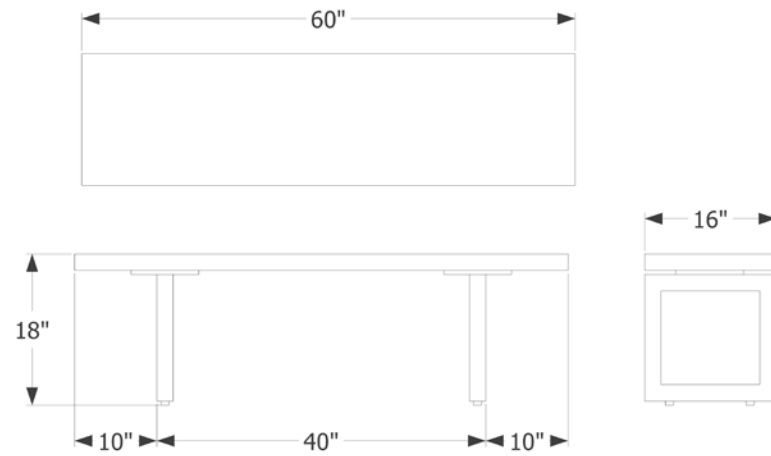

GAX TABLES + BENCHES
GAX 16 BENCH

SKU
A-GAX-16-48

DIMENSIONS
48" W | 16" D | 18" H

GAX TABLES + BENCHES
GAX 16 BENCH

SKU
A-GAX-16-60

DIMENSIONS
60" W | 16" D | 18" H

GAX TABLES + BENCHES
GAX 16 BENCH

SKU
A-GAX-16-72

DIMENSIONS
72" W | 16" D | 18" H

GAX TABLES + BENCHES
GAX 16 BENCH

SKU
A-GAX-16-84

DIMENSIONS
84" W | 16" D | 18" H

GAX TABLES + BENCHES
GAX 16 BENCH

SKU
A-GAX-16-96

DIMENSIONS
96" W | 16" D | 18" H

GAX TABLES + BENCHES
GAX 16 LEATHER BENCH

SKU
A-GAX-16-L-48

DIMENSIONS
48" W | 16" D | 18" H

GAX TABLES + BENCHES
GAX 16 LEATHER BENCH

SKU
A-GAX-16-L-60

DIMENSIONS
60" W | 16" D | 18" H

GAX TABLES + BENCHES
GAX 16 LEATHER BENCH

SKU
A-GAX-16-L-72

DIMENSIONS
72" W | 16" D | 18" H

GAX TABLES + BENCHES
GAX 16 LEATHER BENCH

SKU
A-GAX-16-L-84

DIMENSIONS
84" W | 16" D | 18" H

GAX TABLES + BENCHES
GAX 16 LEATHER BENCH

SKU
A-GAX-16-L-96

DIMENSIONS
96" W | 16" D | 18" H