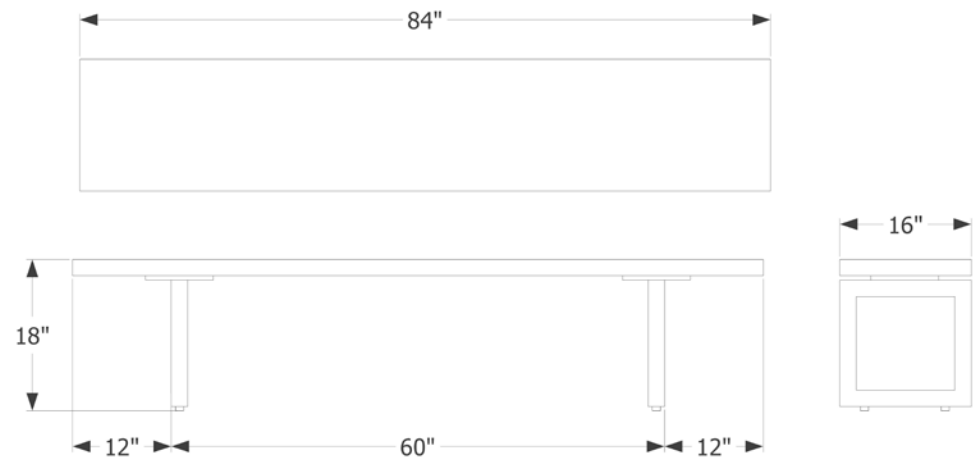

GAX TABLES + BENCHES
GAX 16 BENCH

SKU
A-GAX-16-48

DIMENSIONS
48" W | 16" D | 18" H

GAX TABLES + BENCHES
GAX 16 BENCH

SKU
A-GAX-16-60

DIMENSIONS
60" W | 16" D | 18" H

GAX TABLES + BENCHES
GAX 16 BENCH

SKU
A-GAX-16-72

DIMENSIONS
72" W | 16" D | 18" H

GAX TABLES + BENCHES
GAX 16 BENCH

SKU
A-GAX-16-84

DIMENSIONS
84" W | 16" D | 18" H

GAX TABLES + BENCHES
GAX 16 BENCH

SKU
A-GAX-16-96

DIMENSIONS
96" W | 16" D | 18" H

GAX TABLES + BENCHES
GAX 16 LEATHER BENCH

SKU
A-GAX-16-L-48

DIMENSIONS
48" W | 16" D | 18" H

GAX TABLES + BENCHES
GAX 16 LEATHER BENCH

SKU
A-GAX-16-L-60

DIMENSIONS
60" W | 16" D | 18" H

GAX TABLES + BENCHES
GAX 16 LEATHER BENCH

SKU
A-GAX-16-L-72

DIMENSIONS
72" W | 16" D | 18" H

GAX TABLES + BENCHES
GAX 16 LEATHER BENCH

SKU
A-GAX-16-L-84

DIMENSIONS
84" W | 16" D | 18" H

GAX TABLES + BENCHES
GAX 16 LEATHER BENCH

SKU
A-GAX-16-L-96

DIMENSIONS
96" W | 16" D | 18" H