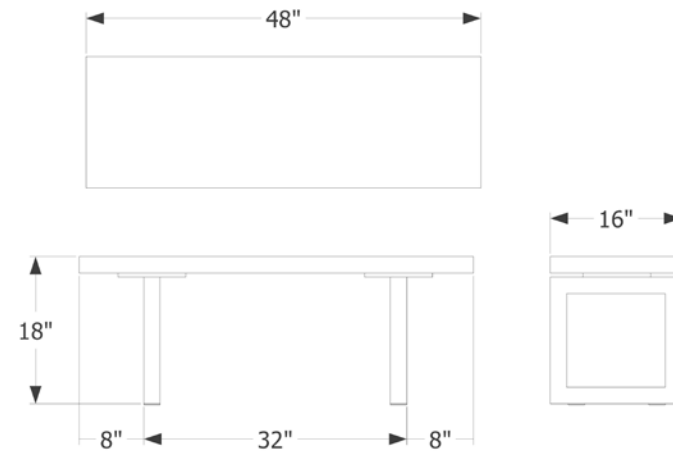

GAX TABLES + BENCHES
GAX 16 BENCH

SKU
A-GAX-16-48

DIMENSIONS
48" W | 16" D | 18" H

GAX TABLES + BENCHES
GAX 16 BENCH

SKU
A-GAX-16-60

DIMENSIONS
60" W | 16" D | 18" H

GAX TABLES + BENCHES
GAX 16 BENCH

SKU
A-GAX-16-72

DIMENSIONS
72" W | 16" D | 18" H

GAX TABLES + BENCHES
GAX 16 BENCH

SKU
A-GAX-16-84

DIMENSIONS
84" W | 16" D | 18" H

GAX TABLES + BENCHES
GAX 16 BENCH

SKU
A-GAX-16-96

DIMENSIONS
96" W | 16" D | 18" H

GAX TABLES + BENCHES
GAX 16 LEATHER BENCH

SKU
A-GAX-16-L-48

DIMENSIONS
48" W | 16" D | 18" H

GAX TABLES + BENCHES
GAX 16 LEATHER BENCH

SKU
A-GAX-16-L-60

DIMENSIONS
60" W | 16" D | 18" H

GAX TABLES + BENCHES
GAX 16 LEATHER BENCH

SKU
A-GAX-16-L-72

DIMENSIONS
72" W | 16" D | 18" H

GAX TABLES + BENCHES
GAX 16 LEATHER BENCH

SKU
A-GAX-16-L-84

DIMENSIONS
84" W | 16" D | 18" H

GAX TABLES + BENCHES
GAX 16 LEATHER BENCH

SKU
A-GAX-16-L-96

DIMENSIONS
96" W | 16" D | 18" H