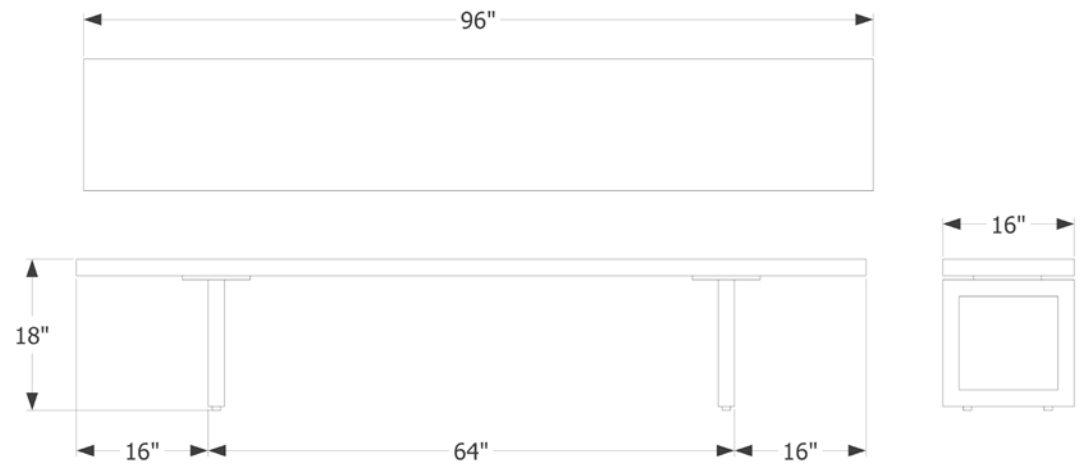

GAX TABLES + BENCHES
GAX 16 BENCH

SKU
A-GAX-16-48

DIMENSIONS
48" W | 16" D | 18" H

GAX TABLES + BENCHES
GAX 16 BENCH

SKU
A-GAX-16-60

DIMENSIONS
60" W | 16" D | 18" H

GAX TABLES + BENCHES
GAX 16 BENCH

SKU
A-GAX-16-72

DIMENSIONS
72" W | 16" D | 18" H

GAX TABLES + BENCHES
GAX 16 BENCH

SKU
A-GAX-16-84

DIMENSIONS
84" W | 16" D | 18" H

GAX TABLES + BENCHES
GAX 16 BENCH

SKU
A-GAX-16-96

DIMENSIONS
96" W | 16" D | 18" H

GAX TABLES + BENCHES
GAX 16 LEATHER BENCH

SKU
A-GAX-16-L-48

DIMENSIONS
48" W | 16" D | 18" H

GAX TABLES + BENCHES
GAX 16 LEATHER BENCH

SKU
A-GAX-16-L-60

DIMENSIONS
60" W | 16" D | 18" H

GAX TABLES + BENCHES
GAX 16 LEATHER BENCH

SKU
A-GAX-16-L-72

DIMENSIONS
72" W | 16" D | 18" H

GAX TABLES + BENCHES
GAX 16 LEATHER BENCH

SKU
A-GAX-16-L-84

DIMENSIONS
84" W | 16" D | 18" H

GAX TABLES + BENCHES
GAX 16 LEATHER BENCH

SKU
A-GAX-16-L-96

DIMENSIONS
96" W | 16" D | 18" H