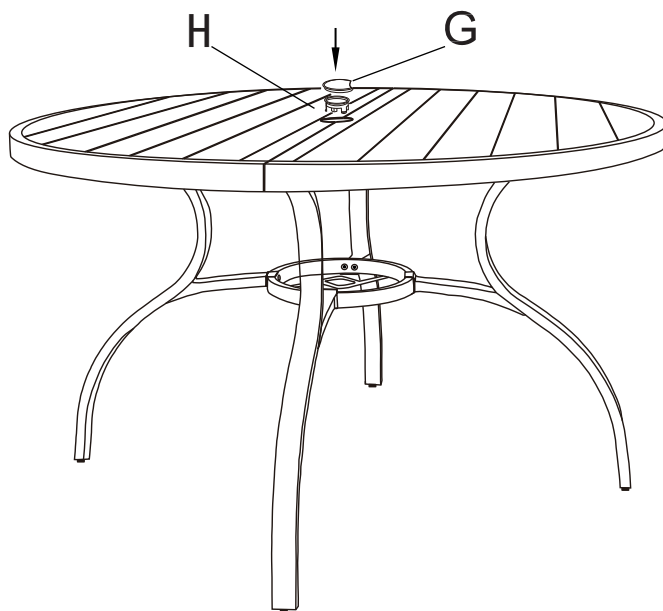

STEP 3

Attach the legs to the tabletop using 8 bolts (D) and 8 washers (F). Do not over-tighten them.

Upon completing the entire assembly and bolting up, you can tighten down all screws.

ASSEMBLY INSTRUCTIONS

CAVEAT

Note: Please only tighten any bolts once all bolts place correctly and the product is lying flat. If you tighten one bolt, it may cause other bolts to get out of position.

STEP 4

Turn the table over and put the umbrella hole plastic and umbrella hole cover on.