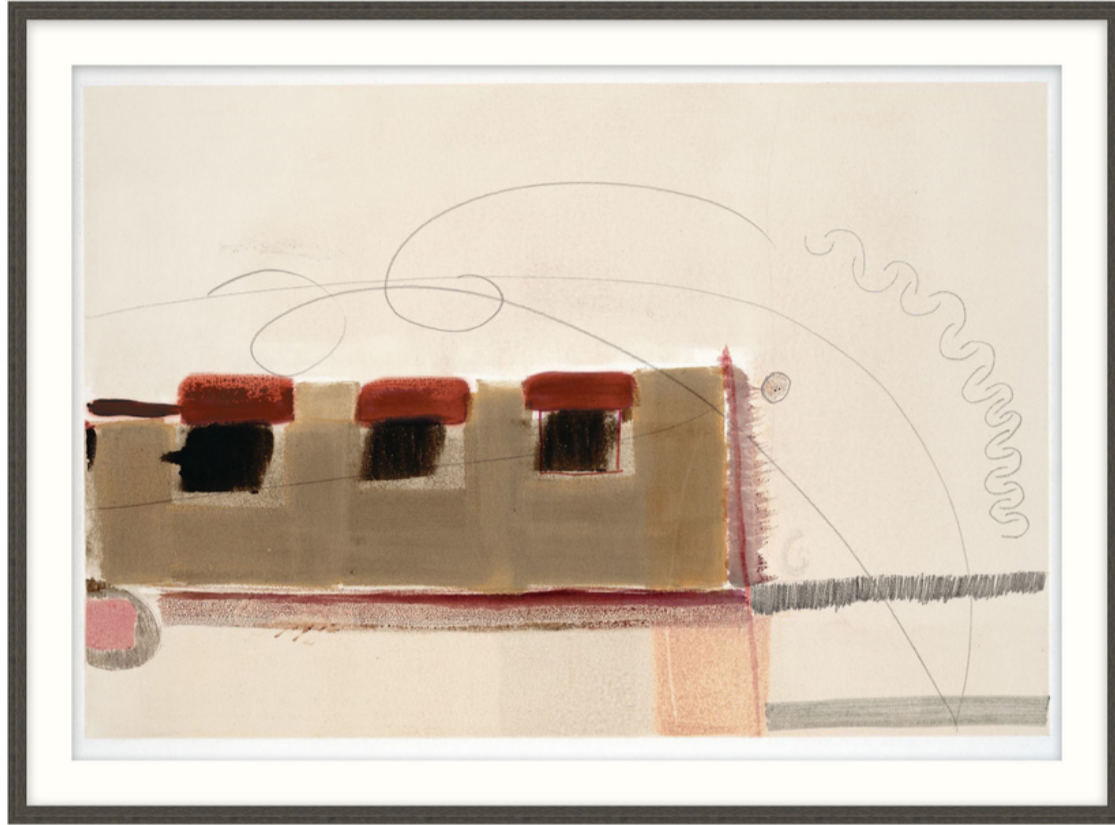

THEODORE ALEXANDER

Little Boxes 1

D2807S56128-4729

Little Boxes 1 pays respect to Architectonic, an art style that integrates architectural principles and aesthetics into artistic compositions. This work on paper accentuates geometric forms and the interplay of objects in space that invites the eye to form its own narrative. Implied lines, the use of light and dark, and a clever color scheme in bone white, mocha, and sienna add to the intrigue of the work. A striking composition on textured paper, Little Boxes 1 uses a pleasing color palette to bring abstracted forms to life. Part of the carefully curated ART by TA collection.

► Textured Paper - Single Matboard, M4 - Warm White Smooth + White Core Width:1.5", F1364 - Gray Oak Cap Frame - Width: 0.77

W 37 x D 1¼ x H 27 inches

Material(s):

Collection: Art by TA

Style: Modern / Formal Modern

Type: Décor / Wall Art