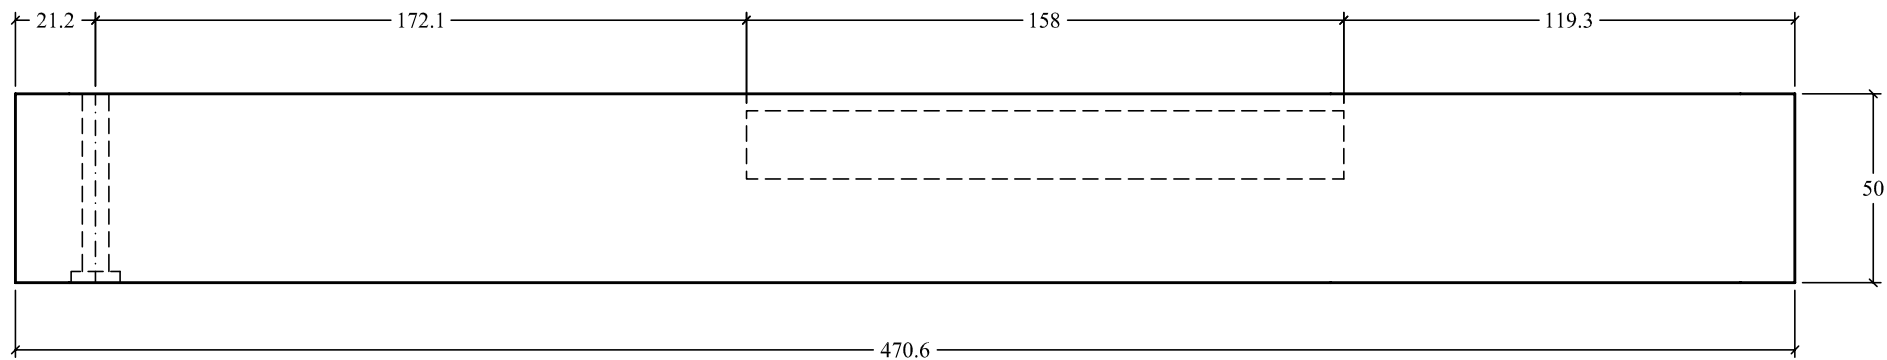

Drawing Code:	Drawn by: lhhung	Product Name: 7 Position chair 580x650x1105	
		Detail:	
		Dimension:	
		Checked by:	Material:
Update:	Designed by:	Scale: 1 / 8	Sheet Number:

Drawing Code:	Drawn by: lhhung	Product Name: 7 Position chair 580x650x1105	
		Detail:	
Update:	Designed by:	Dimension:	
		Checked by:	Material:
		Scale: 1 / 8	Sheet Number:

Chuẩn y: caùc caính bo R2

Drawing Code:	Drawn by: lhung	Product Name: 7 Position chair 580x650x1105	
		Detail:	
Update:	Designed by:	Dimension:	
		Checked by:	Material:
		Scale: 1 / 4	Sheet Number:

Chuẩn vẽ : caduc caĩnh bo R2

Drawing Code:	Drawn by: lhhung	Product Name: 7 Position chair 580x650x1105	
		Detail:	
Update:	Designed by:	Dimension:	Material:
		Checked by:	Sheet Number:
		Scale: 1 / 4	

Chuỳ yũ : caũc caĩnh bo R2

Drawing Code:	Drawn by: lhhung	Product Name: 7 Position chair 580x650x1105	
		Detail:	
Update:	Designed by:	Dimension:	Material:
		Checked by:	Scale: 1/3
		Sheet Number:	

Chuû yû : caùc caĩnh bo R2

Drawing Code:	Drawn by: lhhung	Product Name: 7 Position chair 580x650x1105	
		Detail:	
		Dimension:	
		Checked by:	Material:
Update:	Designed by:	Scale: 1 / 2	Sheet Number: