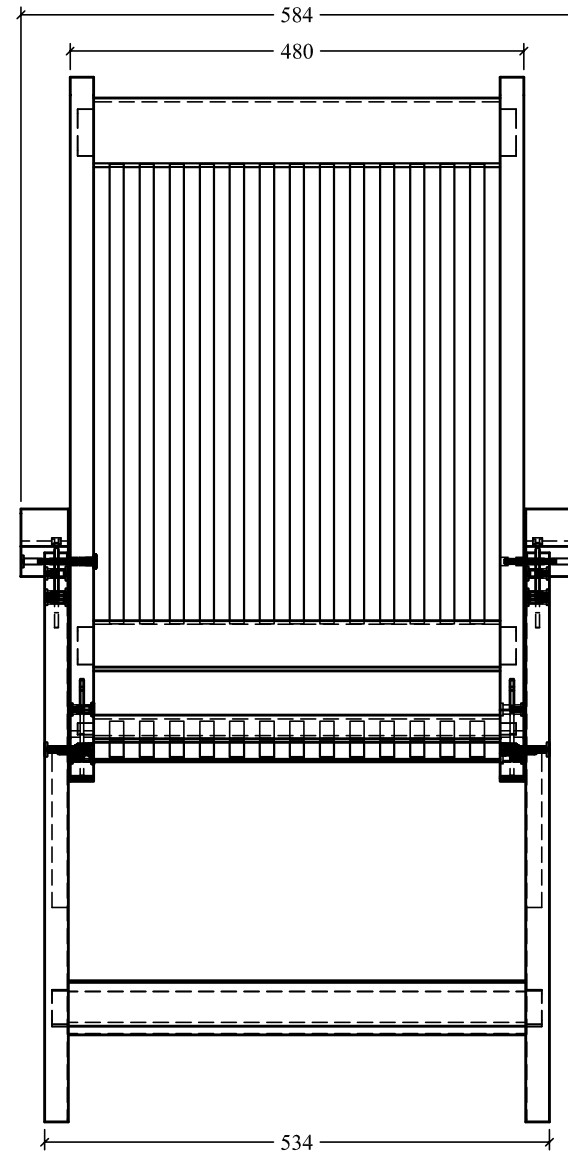

Tea chi tieá	SL/ SP	Quy caùh tinh (mm)			KL tinh (m ³)
		Day	Roäng	Daø	
Chaa sau	2	25	52	710	0.00185
Chaa troøu	2	25	50	630	0.00158
Kieàg chaa	2	25	50	520	0.00130
Doïc meãoã	2	25	45	700	0.00158
Töä ñaa	1	25	70	465	0.00081
Töä döøu	1	25	50	465	0.00058
Nan töä	13	15	20	530	0.00207
Troøu meãgoã	1	25	70	465	0.00081
Doïc meãgoã	2	25	45	510	0.00115
Sau meãgoã	1	25	50	465	0.00058
Nan goã	13	15	20	360	0.00140
Tay gheá	2	30	50	470	0.00141
Toáng :	42				0.01511

Drawing Code:	Drawn by: lhhung	Product Name: 7 Position chair 580x650x1105	
		Detail:	
		Dimension:	
		Checked by:	Material:
Update:	Designed by:	Scale: 1 / 8	Sheet Number:

Drawing Code:	Drawn by: lhhung	Product Name: 7 Position chair 580x650x1105	
		Detail:	
Update:	Designed by:	Dimension:	
		Checked by:	Material:
		Scale: 1 / 8	Sheet Number:

Chuẩn y: caùc caính bo R2

Drawing Code:	Drawn by: lhung	Product Name: 7 Position chair 580x650x1105	
		Detail:	
Update:	Designed by:	Dimension:	
		Checked by:	Material:
		Scale: 1 / 4	Sheet Number:

Chuẩn vẽ : caduc caĩnh bo R2

Drawing Code:	Drawn by: lhhung	Product Name: 7 Position chair 580x650x1105	
		Detail:	
Update:	Designed by:	Dimension:	Material:
		Checked by:	Sheet Number:
		Scale: 1 / 4	

Chuỳ yũ : caũc caĩnh bo R2

Drawing Code:	Drawn by: lhhung	Product Name: 7 Position chair 580x650x1105	
		Detail:	
Update:	Designed by:	Dimension:	Material:
		Checked by:	Scale: 1/3
		Sheet Number:	