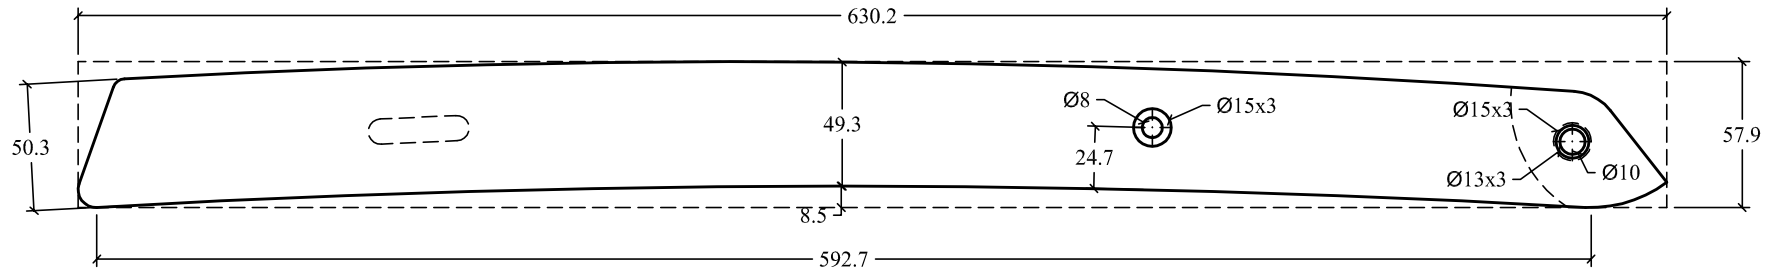

Drawing Code:	Drawn by: lhhung	Product Name: 7 Position chair 580x650x1105	
		Detail:	
		Dimension:	
		Checked by:	Material:
Update:	Designed by:	Scale: 1 / 8	Sheet Number:

Drawing Code:	Drawn by: lhhung	Product Name: 7 Position chair 580x650x1105	
		Detail:	
Update:	Designed by:	Dimension:	
		Checked by:	Material:
		Scale: 1 / 8	Sheet Number:

Chuẩn y: caùc caính bo R2

Drawing Code:	Drawn by: lhung	Product Name: 7 Position chair 580x650x1105	
		Detail:	
Update:	Designed by:	Dimension:	
		Checked by:	Material:
		Scale: 1 / 4	Sheet Number:

Chuẩn vẽ : caduc caĩnh bo R2

Drawing Code:	Drawn by: lhhung	Product Name: 7 Position chair 580x650x1105	
		Detail:	
Update:	Designed by:	Dimension:	Material:
		Checked by:	Sheet Number:
		Scale: 1 / 4	

Chuỳ yũ : caũc caĩnh bo R2

Drawing Code:	Drawn by: lhhung	Product Name: 7 Position chair 580x650x1105	
		Detail:	
Update:	Designed by:	Dimension:	Material:
		Checked by:	Scale: 1/3
		Sheet Number:	

Chuû yû : caùc caĩnh bo R2

Drawing Code:	Drawn by: lhhung	Product Name: 7 Position chair 580x650x1105	
		Detail:	
		Dimension:	
		Checked by:	Material:
Update:	Designed by:	Scale: 1 / 2	Sheet Number: