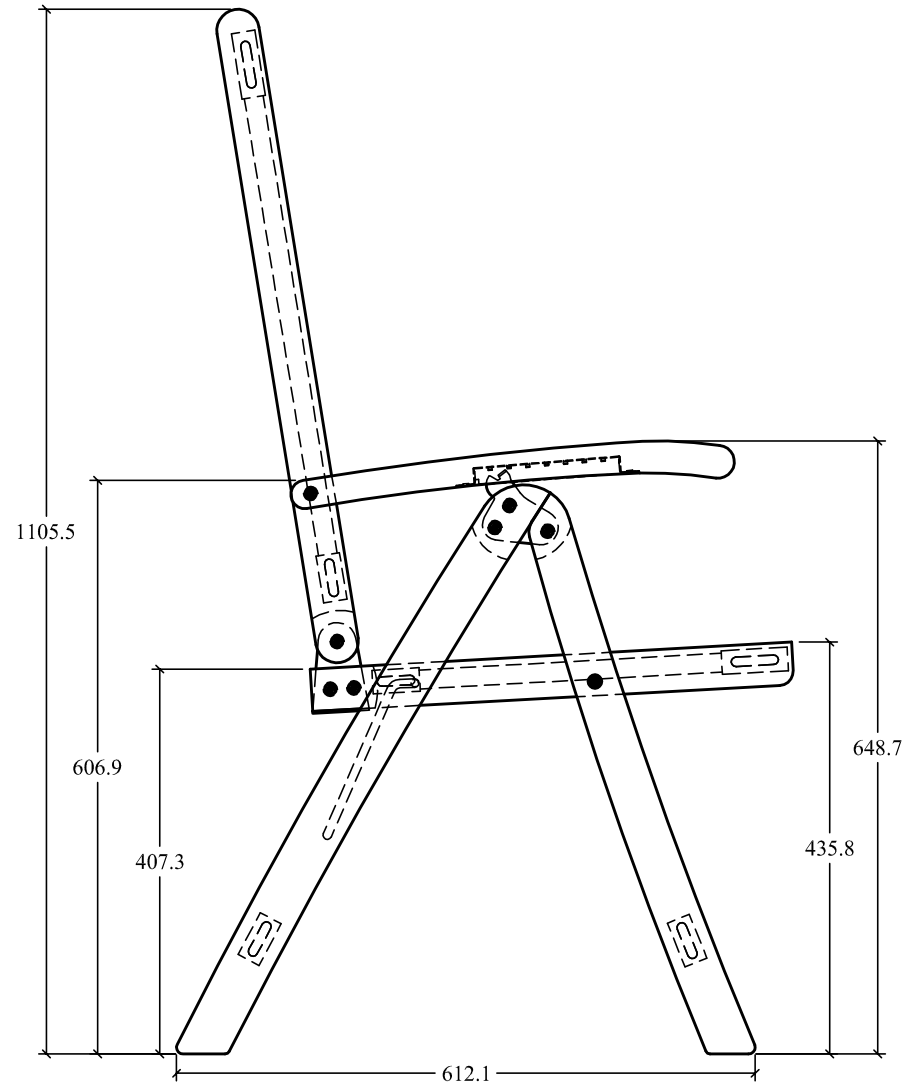

Drawing Code:	Drawn by: lhhung	Product Name: 7 Position chair 580x650x1105	
		Detail:	
		Dimension:	
		Checked by:	Material:
Update:	Designed by:	Scale: 1 / 8	Sheet Number:

Drawing Code:	Drawn by: lhhung	Product Name: 7 Position chair 580x650x1105	
		Detail:	
Update:	Designed by:	Dimension:	
		Checked by:	Material:
		Scale: 1 / 8	Sheet Number:

Chuẩn y: caùc caính bo R2

Drawing Code:	Drawn by: lhung	Product Name: 7 Position chair 580x650x1105	
		Detail:	
Update:	Designed by:	Dimension:	
		Checked by:	Material:
		Scale: 1 / 4	Sheet Number:

Chuẩn vẽ : caduc caĩnh bo R2

Drawing Code:	Drawn by: lhhung	Product Name: 7 Position chair 580x650x1105	
		Detail:	
Update:	Designed by:	Dimension:	Material:
		Checked by:	Sheet Number:
		Scale: 1 / 4	

Chuỳ yũ : caũc caĩnh bo R2

Drawing Code:	Drawn by: lhhung	Product Name: 7 Position chair 580x650x1105	
		Detail:	
Update:	Designed by:	Dimension:	Material:
		Checked by:	Scale: 1/3
		Sheet Number:	

Chuû yû : caùc caĩnh bo R2

Drawing Code:	Drawn by: lhhung	Product Name: 7 Position chair 580x650x1105	
		Detail:	
		Dimension:	
		Checked by:	Material:
Update:	Designed by:	Scale: 1 / 2	Sheet Number: