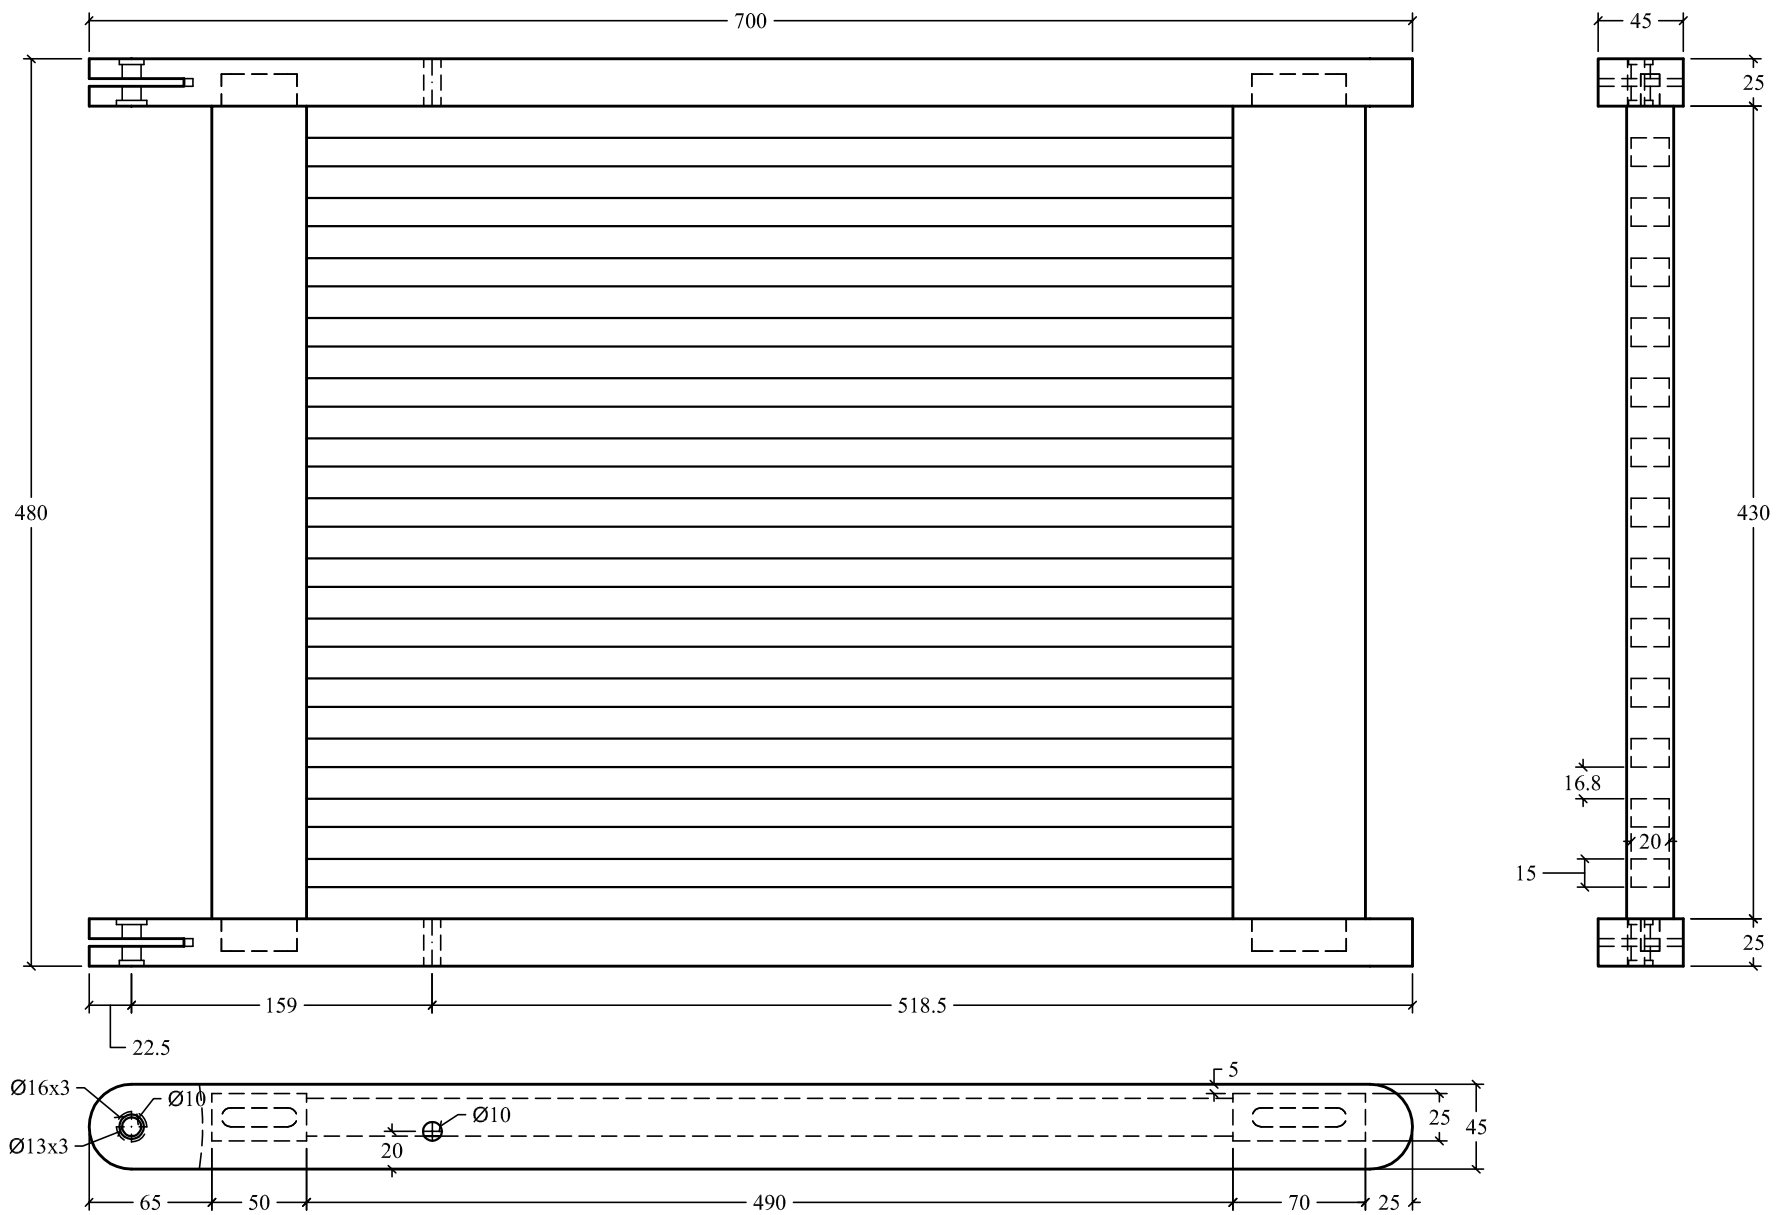

Drawing Code:	Drawn by: lhhung	Product Name: 7 Position chair 580x650x1105	
		Detail:	
		Dimension:	
		Checked by:	Material:
Update:	Designed by:	Scale: 1 / 8	Sheet Number:

Drawing Code:	Drawn by: lhhung	Product Name: 7 Position chair 580x650x1105	
		Detail:	
Update:	Designed by:	Dimension:	
		Checked by:	Material:
		Scale: 1 / 8	Sheet Number:

Chuẩn y: caùc caính bo R2

Drawing Code:	Drawn by: lhung	Product Name: 7 Position chair 580x650x1105	
		Detail:	
Update:	Designed by:	Dimension:	
		Checked by:	Material:
		Scale: 1 / 4	Sheet Number:

Chuẩn vẽ : caduc caĩnh bo R2

Drawing Code:	Drawn by: lhhung	Product Name: 7 Position chair 580x650x1105	
		Detail:	
Update:	Designed by:	Dimension:	Material:
		Checked by:	Sheet Number:
		Scale: 1 / 4	

Chuỳ yũ : caũc caĩnh bo R2

Drawing Code:	Drawn by: lhhung	Product Name: 7 Position chair 580x650x1105	
		Detail:	
Update:	Designed by:	Dimension:	Material:
		Checked by:	Scale: 1/3
		Sheet Number:	

Chuû yû : caùc caĩnh bo R2

Drawing Code:	Drawn by: lhhung	Product Name: 7 Position chair 580x650x1105	
		Detail:	
		Dimension:	
		Checked by:	Material:
Update:	Designed by:	Scale: 1 / 2	Sheet Number: