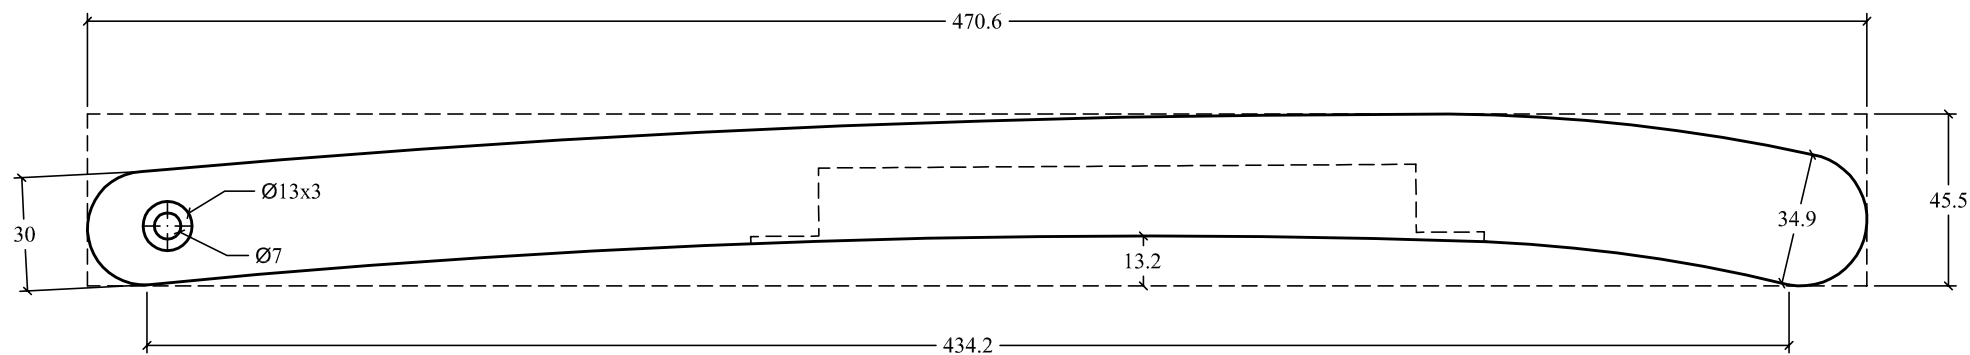

Drawing Code:	Drawn by: lhhung	Product Name: 7 Position chair 580x650x1105	
		Detail:	
		Dimension:	
		Checked by:	Material:
Update:	Designed by:	Scale: 1 / 8	Sheet Number:

Drawing Code:	Drawn by: lhhung	Product Name: 7 Position chair 580x650x1105	
		Detail:	
Update:	Designed by:	Dimension:	
		Checked by:	Material:
		Scale: 1 / 8	Sheet Number:

Chuẩn y: caùc caính bo R2

Drawing Code:	Drawn by: lhung	Product Name: 7 Position chair 580x650x1105	
		Detail:	
Update:	Designed by:	Dimension:	
		Checked by:	Material:
		Scale: 1 / 4	Sheet Number:

Chuẩn vẽ : caduc caĩnh bo R2

Drawing Code:	Drawn by: lhhung	Product Name: 7 Position chair 580x650x1105	
		Detail:	
Update:	Designed by:	Dimension:	Material:
		Checked by:	Sheet Number:
		Scale: 1 / 4	

Chuỳ yũ : caũc caĩnh bo R2

Drawing Code:	Drawn by: lhhung	Product Name: 7 Position chair 580x650x1105	
		Detail:	
Update:	Designed by:	Dimension:	Material:
		Checked by:	Scale: 1/3
		Sheet Number:	

Chuû yû : caùc caĩnh bo R2

Drawing Code:	Drawn by: lhhung	Product Name: 7 Position chair 580x650x1105	
		Detail:	
		Dimension:	
		Checked by:	Material:
Update:	Designed by:	Scale: 1 / 2	Sheet Number: