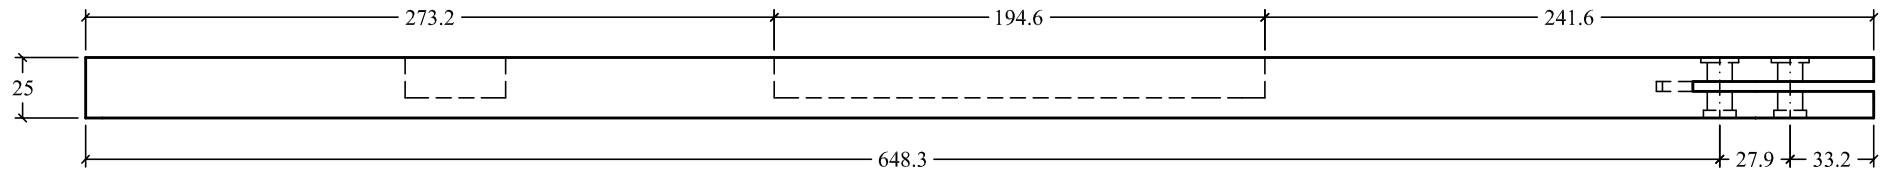

Chuỳ yũ : caũc caĩnh bo R2

Drawing Code:	Drawn by: lhhung	Product Name: 7 Position chair 580x650x1105	
		Detail:	
Update:	Designed by:	Dimension:	Material:
		Checked by:	Scale: 1/3
		Sheet Number: