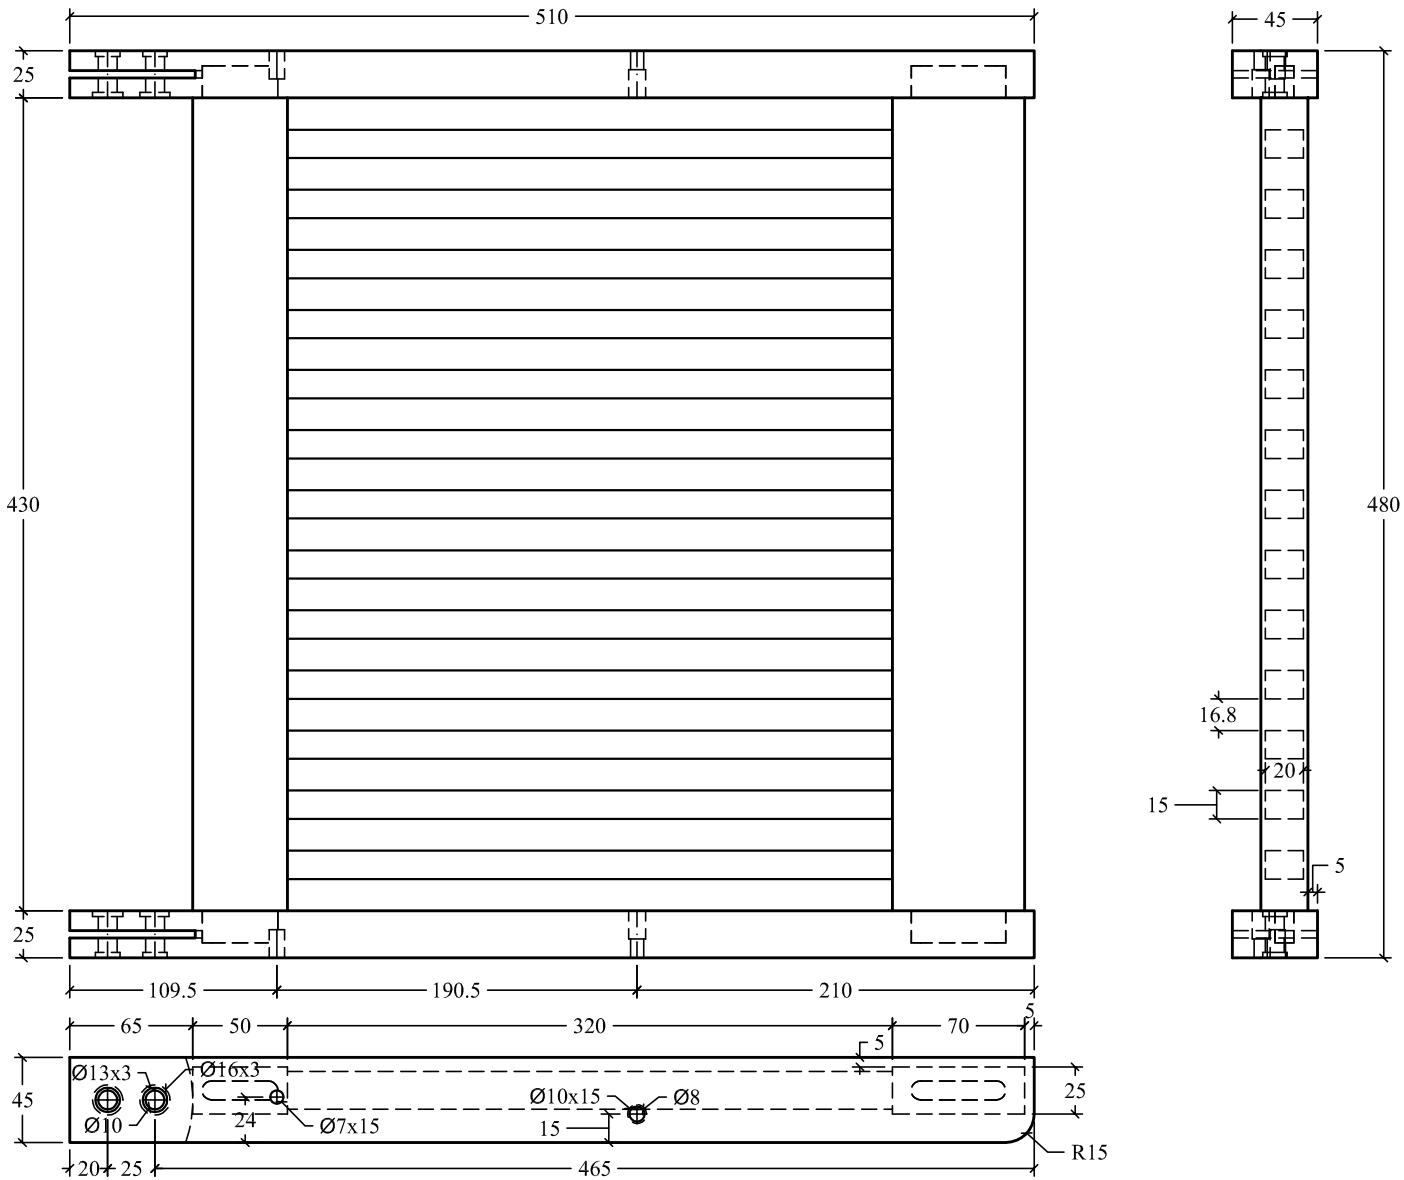

Drawing Code:	Drawn by: lhhung	Product Name: 7 Position chair 580x650x1105	
		Detail:	
		Dimension:	
		Checked by:	Material:
Update:	Designed by:	Scale: 1 / 8	Sheet Number:

Drawing Code:	Drawn by: lhhung	Product Name: 7 Position chair 580x650x1105	
		Detail:	
Update:	Designed by:	Dimension:	
		Checked by:	Material:
		Scale: 1 / 8	Sheet Number:

Chuẩn y: caùc caính bo R2

Drawing Code:	Drawn by: lhung	Product Name: 7 Position chair 580x650x1105	
		Detail:	
Update:	Designed by:	Dimension:	
		Checked by:	Material:
		Scale: 1 / 4	Sheet Number:

Chuẩn vẽ : caduc caĩnh bo R2

Drawing Code:	Drawn by: lhhung	Product Name: 7 Position chair 580x650x1105	
		Detail:	
Update:	Designed by:	Dimension:	Material:
		Checked by:	Sheet Number:
		Scale: 1 / 4	

Chuỳ yũ : caũc caĩnh bo R2

Drawing Code:	Drawn by: lhhung	Product Name: 7 Position chair 580x650x1105	
		Detail:	
Update:	Designed by:	Dimension:	Material:
		Checked by:	Scale: 1/3
		Sheet Number:	

Chuû yû : caùc caĩnh bo R2

Drawing Code:	Drawn by: lhhung	Product Name: 7 Position chair 580x650x1105	
		Detail:	
		Dimension:	
		Checked by:	Material:
Update:	Designed by:	Scale: 1 / 2	Sheet Number: