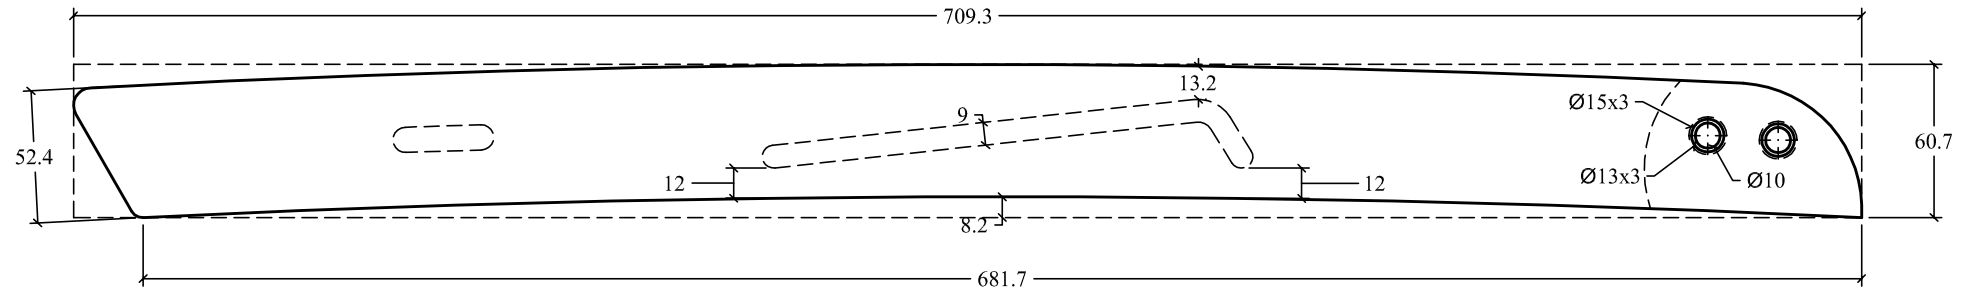

Drawing Code:	Drawn by: lhhung	Product Name: 7 Position chair 580x650x1105	
		Detail:	
		Dimension:	
		Checked by:	Material:
Update:	Designed by:	Scale: 1 / 8	Sheet Number:

Drawing Code:	Drawn by: lhhung	Product Name: 7 Position chair 580x650x1105	
		Detail:	
Update:	Designed by:	Dimension:	
		Checked by:	Material:
		Scale: 1 / 8	Sheet Number:

Chuẩn y: caùc caính bo R2

Drawing Code:	Drawn by: lhung	Product Name: 7 Position chair 580x650x1105	
		Detail:	
Update:	Designed by:	Dimension:	
		Checked by:	Material:
		Scale: 1 / 4	Sheet Number:

Chuẩn vẽ : caduc caĩnh bo R2

Drawing Code:	Drawn by: lhhung	Product Name: 7 Position chair 580x650x1105	
		Detail:	
Update:	Designed by:	Dimension:	Material:
		Checked by:	Sheet Number:
		Scale: 1 / 4	

Chuỳ yũ : caũc caĩnh bo R2

Drawing Code:	Drawn by: lhhung	Product Name: 7 Position chair 580x650x1105	
		Detail:	
Update:	Designed by:	Dimension:	Material:
		Checked by:	Scale: 1/3
		Sheet Number:	

Chuû yû : caùc caĩnh bo R2

Drawing Code:	Drawn by: lhhung	Product Name: 7 Position chair 580x650x1105	
		Detail:	
		Dimension:	
		Checked by:	Material:
Update:	Designed by:	Scale: 1 / 2	Sheet Number: