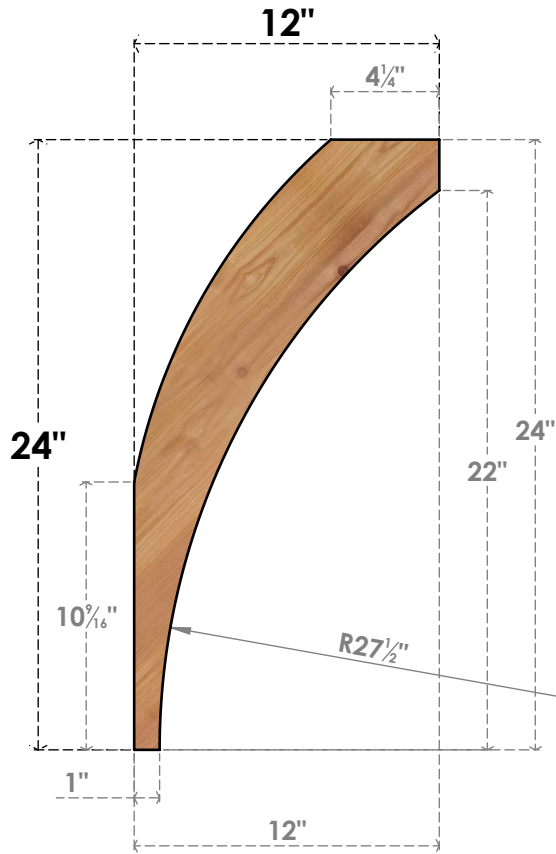

BRC04X12X24THR00SWR

3 1/2"W X 12"D X 24"H THORTON SMOOTH BRACE, WESTERN RED CEDAR

SIDE

FRONT

EKENA MILLWORK
 2300 WEST MAIN ST.
 CLARKSVILLE, TX 75426
 TOLL FREE: 866-607-0453
 WWW.EKENAMILLWORK.COM

NOTES

1. INSTALLATION TO BE COMPLETED IN ACCORDANCE WITH MANUFACTURER'S SPECIFICATIONS.
2. DRAWING MAY NOT BE TO SCALE
3. THIS DRAWING IS INTENDED FOR DESIGN AND PLANNING PURPOSES ONLY.
4. ALL INFORMATION CONTAINED HEREIN WAS CURRENT AT THE TIME OF DEVELOPMENT BUT MUST BE REVIEWED AND APPROVED BY THE PRODUCT MANUFACTURER TO BE CONSIDERED ACCURATE.
5. PRODUCTS ARE NOT KILN DRIED. THIS ITEM IS UNIQUE AND WILL CONTAIN THE NATURAL VARIATIONS THAT THE WOOD SPECIES OFFERS. THIS MAY RESULT IN VARIATIONS UP TO 1/4"