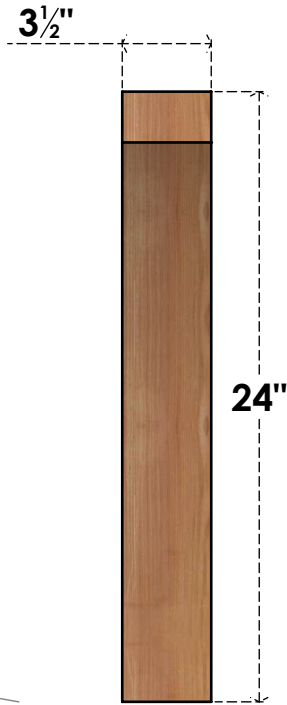

BRC04X12X24THR00SWR

3 1/2"W X 12"D X 24"H THORTON SMOOTH BRACE, WESTERN RED CEDAR

SIDE

FRONT

EKENA MILLWORK
 2300 WEST MAIN ST.
 CLARKSVILLE, TX 75426
 TOLL FREE: 866-607-0453
 WWW.EKENAMILLWORK.COM

NOTES

1. INSTALLATION TO BE COMPLETED IN ACCORDANCE WITH MANUFACTURER'S SPECIFICATIONS.
2. DRAWING MAY NOT BE TO SCALE
3. THIS DRAWING IS INTENDED FOR DESIGN AND PLANNING PURPOSES ONLY.
4. ALL INFORMATION CONTAINED HEREIN WAS CURRENT AT THE TIME OF DEVELOPMENT BUT MUST BE REVIEWED AND APPROVED BY THE PRODUCT MANUFACTURER TO BE CONSIDERED ACCURATE.
5. PRODUCTS ARE NOT KILN DRIED. THIS ITEM IS UNIQUE AND WILL CONTAIN THE NATURAL VARIATIONS THAT THE WOOD SPECIES OFFERS. THIS MAY RESULT IN VARIATIONS UP TO 1/4"