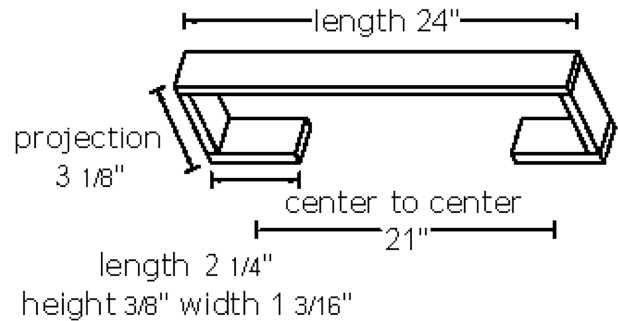

SPECIFICATIONS

LINEAR

Towel Bars

A6420-24
24" TOWEL BAR

FEATURES

Contemporary styling
Multiple finishes

WARRANTY

Limited lifetime